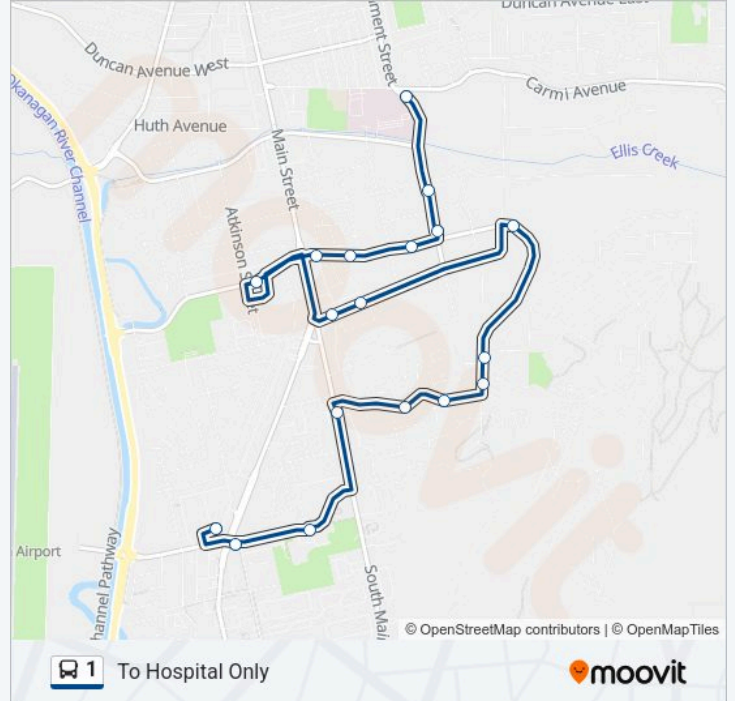

Use the Moovit App to find the closest 1 bus station near you and find out when is the next 1 bus arriving.

Direction: Wiltse - Reverse Loop - To Peachtree

38 stops

[VIEW LINE SCHEDULE](#)

Riverside & Dynes
Churchill & Sydney
Churchill & Power
Churchill 600 Blk
Churchill & Lakeview
Winnipeg & Churchill
Winnipeg & Westminster
Winnipeg & Wade
Wade & Martin
Wade & Ellis
Wade & Braid
Government & Burns
Government & White
Government & Gahan
Government & Forestbrook
Government & Nelson
Government & Bennett
Government & Duncan
Gov'T & Carmi (Penticton Hosp.)
Government & Okanagan
Government & Warren

Direction: To Hospital Only

18 stops

[VIEW LINE SCHEDULE](#)

- Peachtree Square
- Green & Wilson
- Green & Eraut
- S Main & Pineview
- Pineview & Corry
- Pineview & Taber
- Dartmouth & Balsam
- Dartmouth & Wiltse
- Dartmouth & Dartmouth
- Dawson & Braelyn
- Dawson & Main
- Warren & Atkinson (Cherry Lane)

Trip Duration: 14 min

Line Summary:

Warren & Main

Warren 200 Blk

Warren & Camrose

Government & Warren

Government & Okanagan

Gov'T & Carmi (Penticton Hosp.)

Direction: Okanagan Lake - Downtown

43 stops

[VIEW LINE SCHEDULE](#)

Peachtree Square

Green & Wilson

Green & Eraut

Pineview & Corry

Pineview & Taber