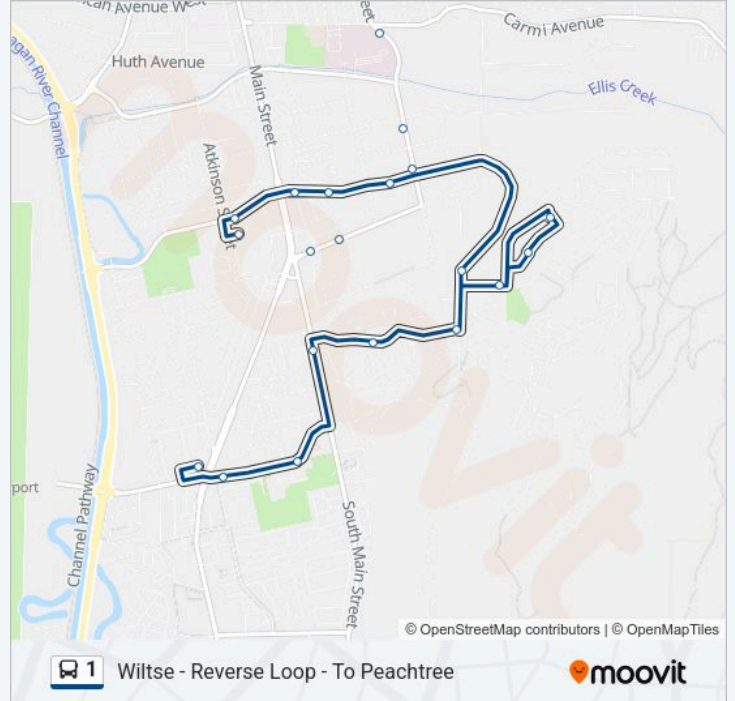

- Dawson & Braelyn
- Dawson & Main
- Cherry Lane Shopping Centre
- Warren & Atkinson (Cherry Lane)
- Warren & Main
- Warren 200 Blk
- Warren & Camrose
- Dartmouth & Wiltse
- Stevens & Wiltse
- Stevens & Stevens
- Wiltse Blvd & Wiltse Dr
- Pineview & Dartmouth
- Pineview & Dafoe
- S Main 2575 Blk
- Green & Eraut
- Green & Wilson
- Peachtree Square

Direction: To Hospital Only

18 stops

[VIEW LINE SCHEDULE](#)

- Peachtree Square
- Green & Wilson
- Green & Eraut
- S Main & Pineview
- Pineview & Corry
- Pineview & Taber
- Dartmouth & Balsam
- Dartmouth & Wiltse
- Dartmouth & Dartmouth
- Dawson & Braelyn
- Dawson & Main
- Warren & Atkinson (Cherry Lane)

1 bus Time Schedule

To Hospital Only Route Timetable:

Monday	18:16
Tuesday	18:16
Wednesday	18:16
Thursday	18:16
Friday	18:16
Saturday	18:16
Sunday	Not Operational

1 bus Info

Direction: To Hospital Only

Stops: 18

Trip Duration: 14 min

Line Summary: