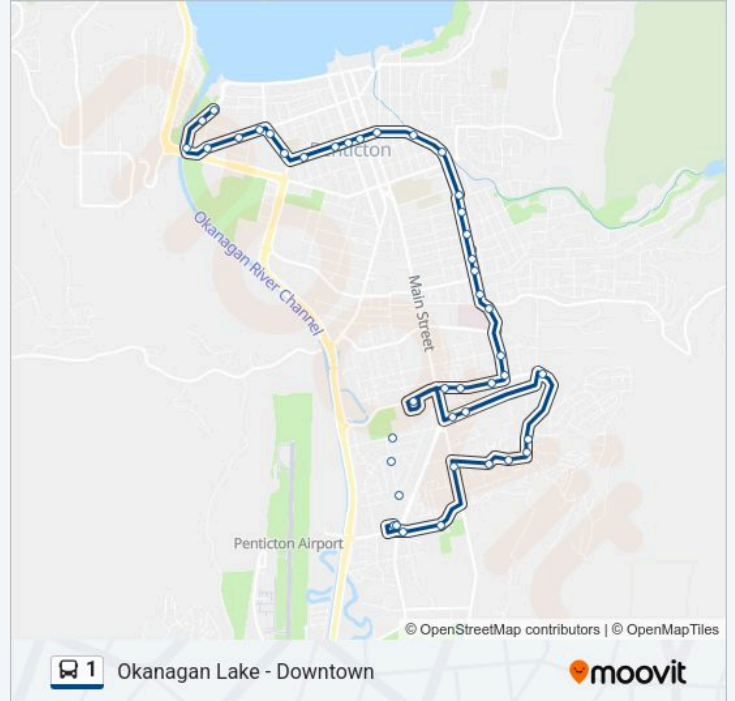

Trip Duration: 14 min

Line Summary:

Warren & Main

Warren 200 Blk

Warren & Camrose

Government & Warren

Government & Okanagan

Gov'T & Carmi (Penticton Hosp.)

Direction: Okanagan Lake - Downtown

43 stops

[VIEW LINE SCHEDULE](#)

Peachtree Square

Green & Wilson

Green & Eraut

Pineview & Corry

Pineview & Taber

1 bus Info

Direction: Okanagan Lake - Downtown

Stops: 43

Trip Duration: 32 min

Line Summary:

- Warren & Camrose
- Government & Warren
- Government & Okanagan
- Gov'T & Carmi (Penticton Hosp.)
- Government Farside Carmi
- Government & Duncan
- Government & Municipal
- Government & Edna
- Government & Edmonton Ave
- Government & Forestbrook
- Government & White
- Government at Papineau
- Wade & Ellis
- Wade & Martin
- Wade & Winnipeg
- Wade & Tennis
- Wade & Maurice
- Power & Wade
- Power & Westminster
- Westminster & Power
- Westminster & Burnaby
- Westminster & Wylie
- Riverside & Eckhardt
- Riverside & Burnaby
- Riverside & Dynes

Direction: Wiltse - Peachtree

28 stops

[VIEW LINE SCHEDULE](#)

- Riverside & Dynes
- Churchill & Sydney
- Churchill & Power
- Churchill 600 Blk

1 bus Time Schedule

Wiltse - Peachtree Route Timetable:

Monday	06:12-17:48
Tuesday	06:12-17:48
Wednesday	06:12-17:48
Thursday	06:12-17:48
Friday	06:12-17:48