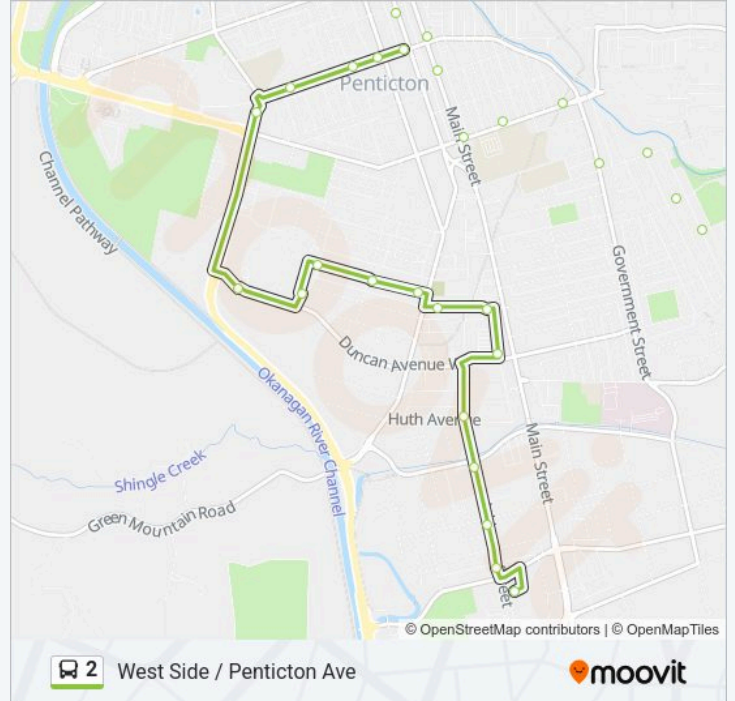

2 Line

West Side / Penticton Ave

Get The App

The 2 bus line (West Side / Penticton Ave) has 3 routes. For regular weekdays, their operation hours are: (1) Westside - To Cherry Lane: 06:54-18:13(2) Downtown Only: 17:54(3) Penticton Ave - Downtown: 06:30-17:30 Use the Moovit App to find the closest 2 bus station near you and find out when is the next 2 bus arriving.

Direction: Westside - To Cherry Lane

36 stops

[VIEW LINE SCHEDULE](#)

- Penticton Ave 1660 Blk
- Penticton Ave 1520 Blk
- Penticton Ave 1410 Blk
- Penticton Ave & Mcpherson
- Penticton Ave & Debeck
- Penticton Ave & Kensington
- Kilwinning & Nelson Ave
- Forestbrook & Kilwinning
- Government & Forestbrook
- Eckhardt & Haywood
- Eckhardt & Braid
- Eckhardt & Main
- Main & Padmore
- Main & Wade
- Main & Nanaimo
- Main & Westminster
- Martin & Lakeshore
- Martin & Nanaimo
- Wade & Martin
- Wade & Winnipeg
- Wade & Tennis

2 bus Info

Direction: Westside - To Cherry Lane

Stops: 36

Trip Duration: 35 min

Line Summary:

Wade & Maurice

Veas & Wade

Duncan & Hwy 97 (Ok College)

Atkinson & Industrial

Atkinson & Okanagan

Atkinson Before Warren

Cherry Lane Shopping Centre

Direction: Downtown Only

18 stops

[VIEW LINE SCHEDULE](#)

Penticton Ave 1660 Blk