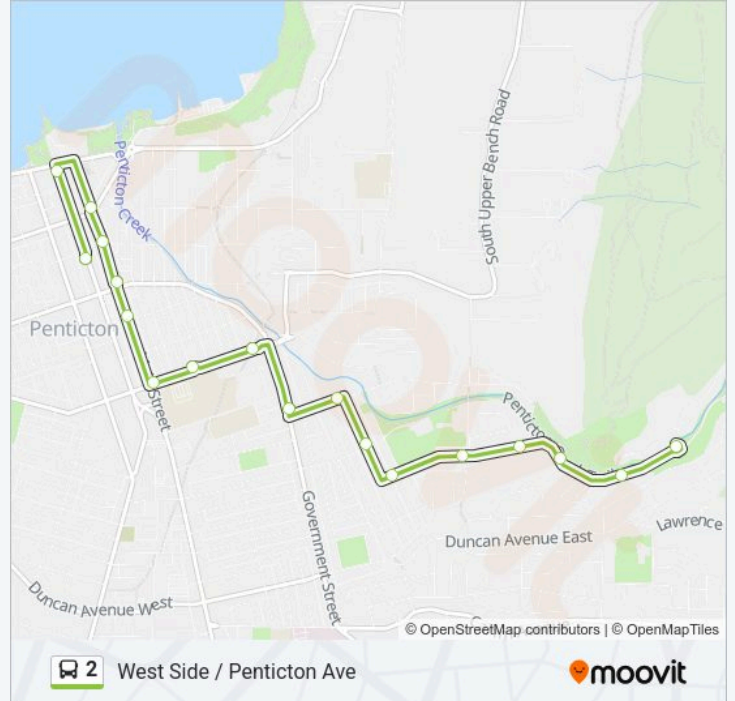

2 Line

West Side / Penticton Ave

Get The App

The 2 bus line (West Side / Penticton Ave) has 3 routes. For regular weekdays, their operation hours are: (1) Westside - To Cherry Lane: 06:54-18:13(2) Downtown Only: 17:54(3) Penticton Ave - Downtown: 06:30-17:30 Use the Moovit App to find the closest 2 bus station near you and find out when is the next 2 bus arriving.

Atkinson & Industrial

Atkinson & Okanagan

Atkinson Before Warren

Cherry Lane Shopping Centre

Direction: Downtown Only

18 stops

[VIEW LINE SCHEDULE](#)

Penticton Ave 1660 Blk

2 bus Info

Direction: Downtown Only

Stops: 18

Trip Duration: 14 min

Line Summary:

Main & Nanaimo

Main & Westminster

Martin & Lakeshore

Martin & Nanaimo

Direction: Penticton Ave - Downtown

34 stops

[VIEW LINE SCHEDULE](#)

Cherry Lane Shopping Centre

Atkinson & Warren

Atkinson & Okanagan

Atkinson & Industrial