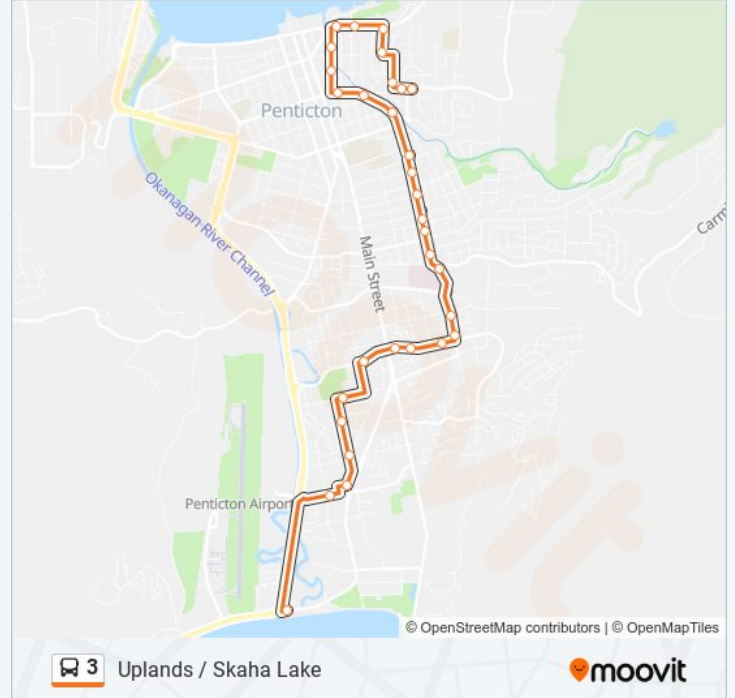

### Direction: Downtown Only

10 stops

[VIEW LINE SCHEDULE](#)

- Johnson & Haven Hill
- Johnson & Truro
- Middle Bench Rd S & Andrew
- Westminster & Middle Bench Rd S
- Westminster & Grandview
- Grandview & Lower Bench
- Vancouver & Cambie
- Abbott & Guernsey
- Nanaimo & Ellis
- Winnipeg & Wade

**3 bus Info**

**Direction:** Skaha Lake - Peachtree

**Stops:** 36

**Trip Duration:** 32 min

**Line Summary:**

Government & Bennett

Government & Duncan

Gov'T & Carmi (Penticton Hosp.)

Johnson & Haven Hill

**Direction: Uplands - Downtown - School Spcl**

39 stops

[VIEW LINE SCHEDULE](#)

Skaha Lake Rd & Channel

Green & Paris

Peachtree Square

Mcgraw & Brandon