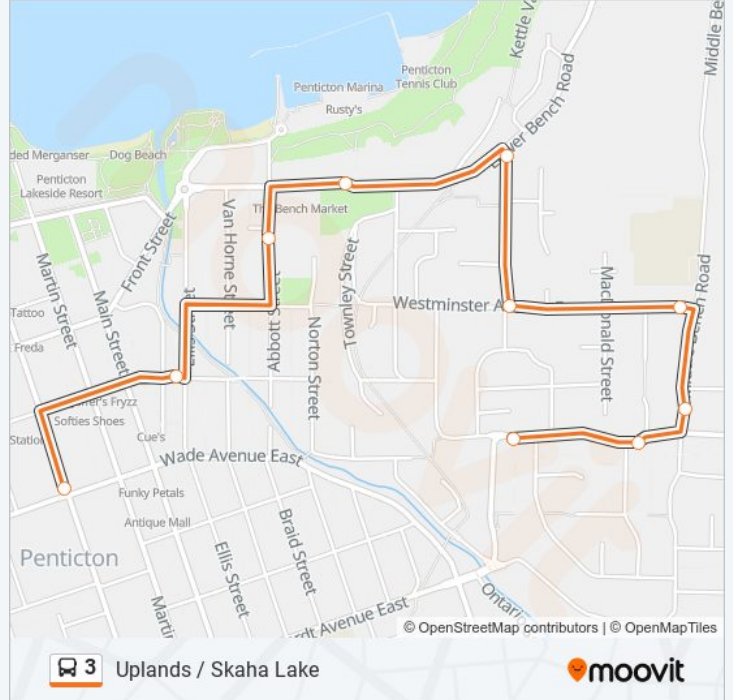

### Direction: Downtown Only

10 stops

[VIEW LINE SCHEDULE](#)

- Johnson & Haven Hill
- Johnson & Truro
- Middle Bench Rd S & Andrew
- Westminster & Middle Bench Rd S
- Westminster & Grandview
- Grandview & Lower Bench
- Vancouver & Cambie
- Abbott & Guernsey
- Nanaimo & Ellis
- Winnipeg & Wade

### 3 bus Info

**Direction:** Downtown Only

**Stops:** 10

**Trip Duration:** 8 min

**Line Summary:**

**Direction: Skaha Lake - Peachtree**

36 stops

[VIEW LINE SCHEDULE](#)

- Johnson & Haven Hill
- Johnson & Truro
- Middle Bench Rd S & Andrew
- Westminster & Middle Bench Rd S
- Westminster & Grandview
- Grandview & Lower Bench
- Vancouver & Cambie
- Abbott & Guernsey
- Nanaimo & Ellis
- Winnipeg & Wade
- Wade & Martin
- Wade & Ellis
- Wade & Braid
- Government & Burns
- Government & White
- Government & Gahan
- Government & Forestbrook
- Government & Nelson

**3 bus Info**

**Direction:** Skaha Lake - Peachtree

**Stops:** 36

**Trip Duration:** 32 min

**Line Summary:**

Government & Bennett

Government & Duncan

Gov'T & Carmi (Penticton Hosp.)