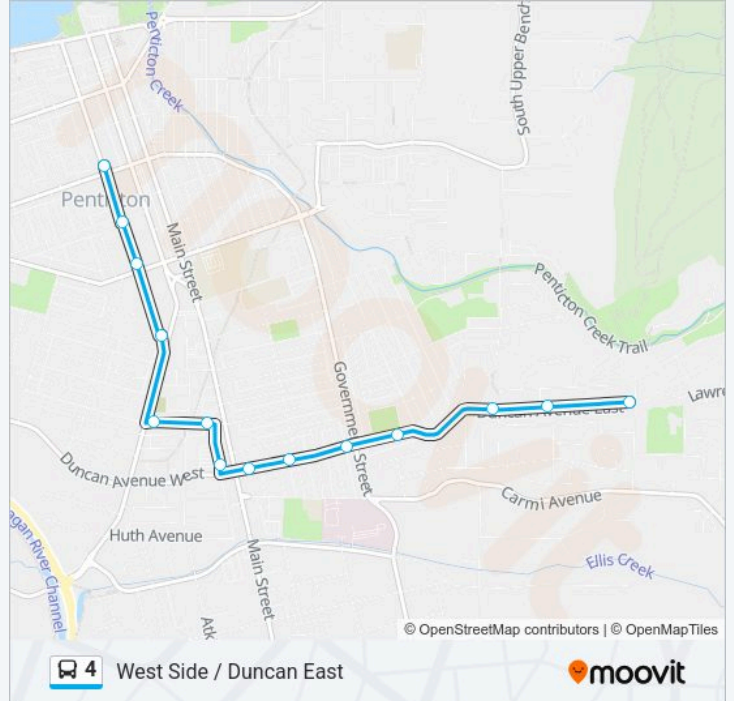

Direction: Downtown Only

14 stops

[VIEW LINE SCHEDULE](#)

Duncan & Columbia

Duncan & Pine

Duncan & Ridgedale

Duncan & Church

Duncan & Government

Duncan & Manitoba

Duncan & Main (Plaza)

Penticton Plaza

Calgary & Main

Calgary & Fairview

Winnipeg & Fairview

Winnipeg & Eckhardt

Winnipeg & Orchard

4 bus Info

Direction: Downtown Only

Stops: 14

Trip Duration: 10 min

Line Summary:

Direction: Duncan East - Downtown

39 stops

[VIEW LINE SCHEDULE](#)

- Cherry Lane Shopping Centre
- Atkinson & Warren
- Atkinson & Okanagan
- Atkinson & Industrial
- Atkinson & Phoenix
- Duncan & Fairview
- Duncan & Hastings
- Duncan & Moosejaw
- Duncan & Hwy 97 (Ok College)
- Hwy 97 at Eckhardt (King's Park)
- Power & Wade
- Power & Westminster
- Westminster & Maple
- Westminster & Haynes
- Winnipeg & Westminster
- Winnipeg & Wade
- Winnipeg & Orchard
- Winnipeg & Eckhardt