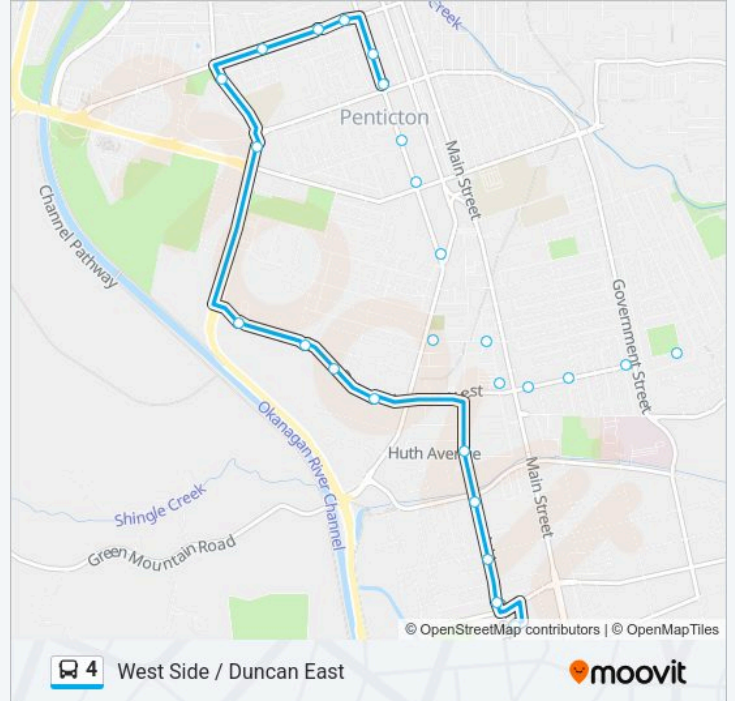

Duncan & Moosejaw

Duncan & Hastings

Duncan & Fairview

Atkinson & Huth

Atkinson & Industrial

Atkinson & Okanagan

Atkinson Before Warren

Cherry Lane Shopping Centre

Direction: Downtown Only

14 stops

[VIEW LINE SCHEDULE](#)

Duncan & Columbia

Duncan & Pine

Duncan & Ridgedale

Duncan & Church

Duncan & Government

Duncan & Manitoba

Duncan & Main (Plaza)

Penticton Plaza

Calgary & Main

Calgary & Fairview

Winnipeg & Fairview

Winnipeg & Eckhardt

Winnipeg & Orchard

4 bus Info

Direction: Downtown Only

Stops: 14

Trip Duration: 10 min

Line Summary:

Direction: Duncan East - Downtown

39 stops

[VIEW LINE SCHEDULE](#)