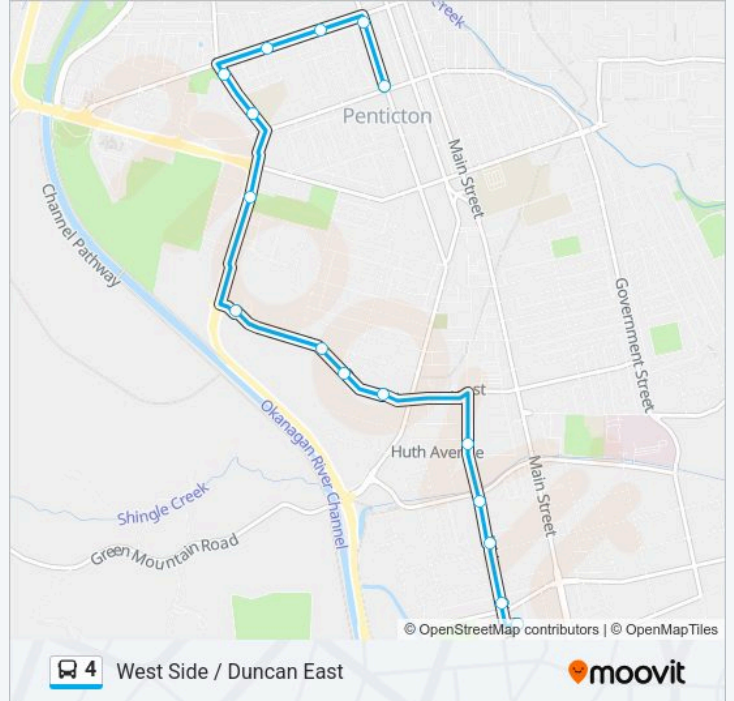

Use the Moovit App to find the closest 4 bus station near you and find out when is the next 4 bus arriving.

Direction: Downtown Only

16 stops

[VIEW LINE SCHEDULE](#)

Cherry Lane Shopping Centre
Atkinson & Warren
Atkinson & Okanagan
Atkinson & Industrial
Atkinson & Phoenix
Duncan & Fairview
Duncan & Hastings
Duncan & Moosejaw
Duncan & Hwy 97 (Ok College)
Hwy 97 at Eckhardt (King's Park)
Power & Wade
Power & Westminster
Westminster & Maple
Westminster & Haynes
Winnipeg & Westminster
Winnipeg & Wade

4 bus Info

Direction: Downtown Only

Stops: 16

Trip Duration: 14 min

Line Summary:

Direction: Westside - To Cherry Lane

29 stops

[VIEW LINE SCHEDULE](#)

Direction: Downtown Only

14 stops

[VIEW LINE SCHEDULE](#)

Duncan & Columbia

Duncan & Pine

Duncan & Ridgedale

Duncan & Church

Duncan & Government

4 bus Info

Direction: Duncan East - Downtown

Stops: 39

Trip Duration: 27 min

Line Summary:

Winnipeg & Fairview

Fairview & Conklin

Calgary & Fairview