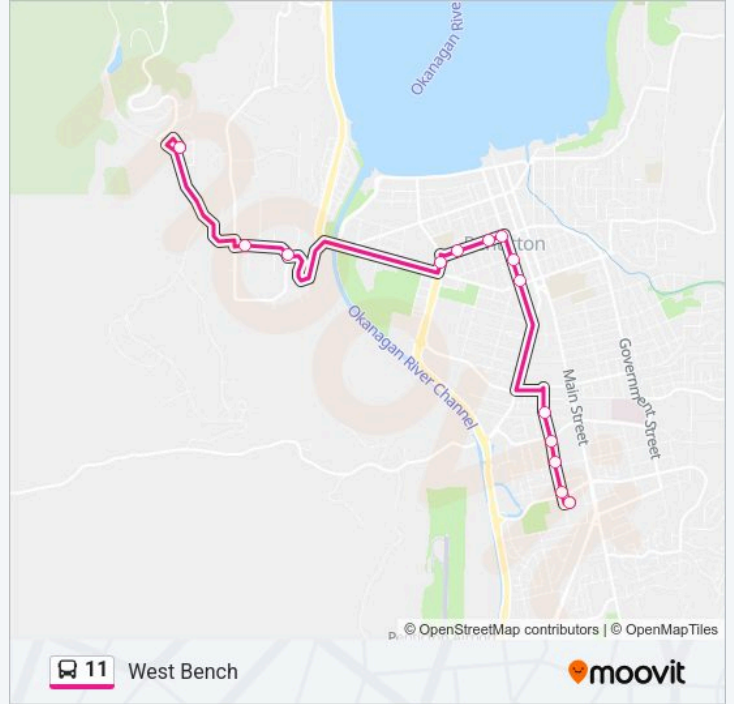

Use the Moovit App to find the closest 11 bus station near you and find out when is the next 11 bus arriving.

Direction: Penticton - To Cherry Lane

21 stops

[VIEW LINE SCHEDULE](#)

Sandstone Cres & Sandpiper Ln

11 bus Info

Direction: Penticton - To Cherry Lane

Stops: 21

Trip Duration: 24 min

Line Summary:

Direction: West Bench

14 stops

[VIEW LINE SCHEDULE](#)

11 bus Time Schedule

West Bench Route Timetable:

Monday	09:30-18:05
Tuesday	09:30-18:05
Wednesday	09:30-18:05
Thursday	09:30-18:05
Friday	09:30-18:05
Saturday	Not Operational
Sunday	Not Operational

11 bus Info

Direction: West Bench

Stops: 14

Trip Duration: 15 min

Line Summary:

11 bus time schedules and route maps are available in an offline PDF at moovitapp.com. Use the Moovit App to see live bus times, train schedule or subway schedule, and step-by-step directions for all public transit in Kelowna.