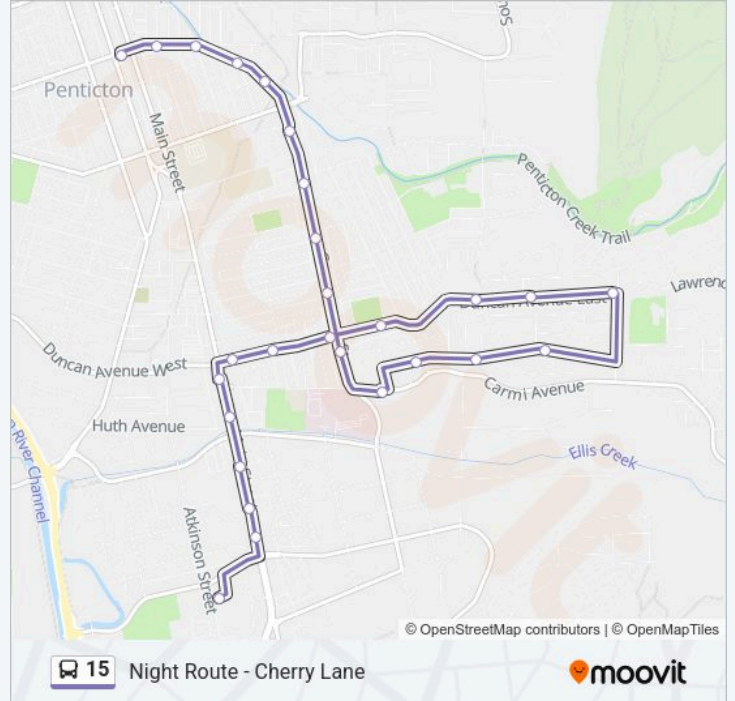

Direction: Night Route - Peachtree

Stops: 22

Trip Duration: 16 min

Line Summary:

Direction: Night Route - Cherry Lane

27 stops

[VIEW LINE SCHEDULE](#)

- Wade & Martin
- Wade & Ellis
- Wade & Braid
- Government & Burns
- Government & White
- Government & Gahan
- Government & Forestbrook
- Government & Nelson
- Government & Bennett
- Government & Duncan
- Carmi & Halifax (Health Unit)
- Maccleave & Carmi
- Maccleave & Steward
- Maccleave & Pine
- Duncan & Columbia

15 bus Time Schedule

Night Route - Cherry Lane Route Timetable:

Monday	18:50
Tuesday	18:50
Wednesday	18:50
Thursday	18:50
Friday	18:50
Saturday	Not Operational
Sunday	Not Operational

15 bus Info

Direction: Night Route - Cherry Lane

Stops: 27

Trip Duration: 15 min

Line Summary:

- Duncan & Pine
- Duncan & Ridgedale
- Duncan & Church
- Duncan & Government
- Duncan & Manitoba
- Duncan & Main (Plaza)
- Main & Carmi
- Main & Granby
- Main & Rosetown
- Main & Okanagan
- Main & Warren
- Cherry Lane Shopping Centre

Direction: Night Route - Peachtree

43 stops

[VIEW LINE SCHEDULE](#)

- Wade & Martin
- Wade & Ellis
- Wade & Braid
- Government & Burns
- Government & White
- Government & Gahan
- Government & Forestbrook
- Government & Nelson
- Government & Bennett
- Government & Duncan
- Carmi & Halifax (Health Unit)
- Maccleave & Carmi
- Maccleave & Steward
- Maccleave & Pine
- Duncan & Columbia
- Duncan & Pine
- Duncan & Ridgedale