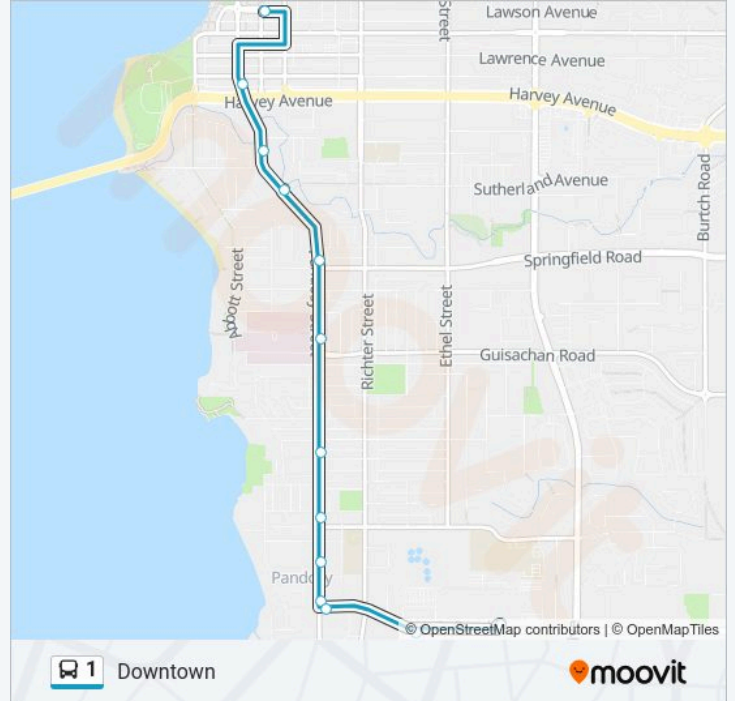

Kelowna General Hospital

Pandosy at Cadder

Pandosy at Sutherland

Pandosy at Buckland

Water at Leon

Queensway Exchange

1 bus time schedules and route maps are available in an offline PDF at moovitapp.com. Use the Moovit App to see live bus times, train schedule or subway schedule, and step-by-step directions for all public transit in Kelowna.

© 2025 Moovit - All Rights Reserved