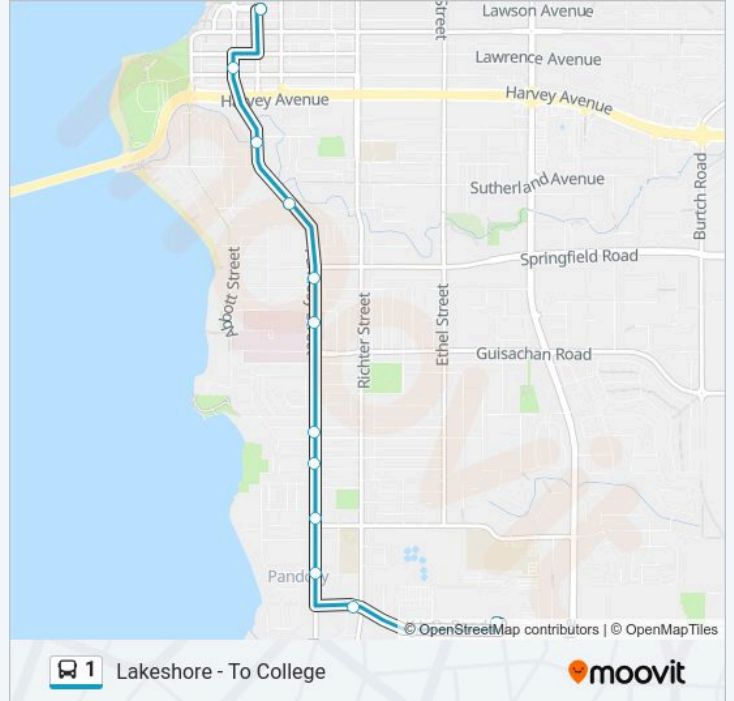

**1 bus Info****Direction:** Lakeshore - Mission Rec Exch**Stops:** 24**Trip Duration:** 24 min**Line Summary:**

4069 Block Lakeshore

Lequime Road

Mission Rec Exchange

Lakeshore - Mission Rec Exch

### Direction: Lakeshore - To College

13 stops

[VIEW LINE SCHEDULE](#)

Queensway Exchange

Water at Leon

Pandosy at Buckland

Pandosy at Sutherland

Pandosy at Cadder

### 1 bus Time Schedule

Lakeshore - To College Route Timetable:

Monday	15:38
Tuesday	15:38
Wednesday	15:38
Thursday	15:38
Friday	15:38
Saturday	Not Operational
Sunday	Not Operational

### 1 bus Info

**Direction:** Lakeshore - To College

**Stops:** 13

**Trip Duration:** 12 min

**Line Summary:**

**Direction: Downtown**

24 stops

[VIEW LINE SCHEDULE](#)