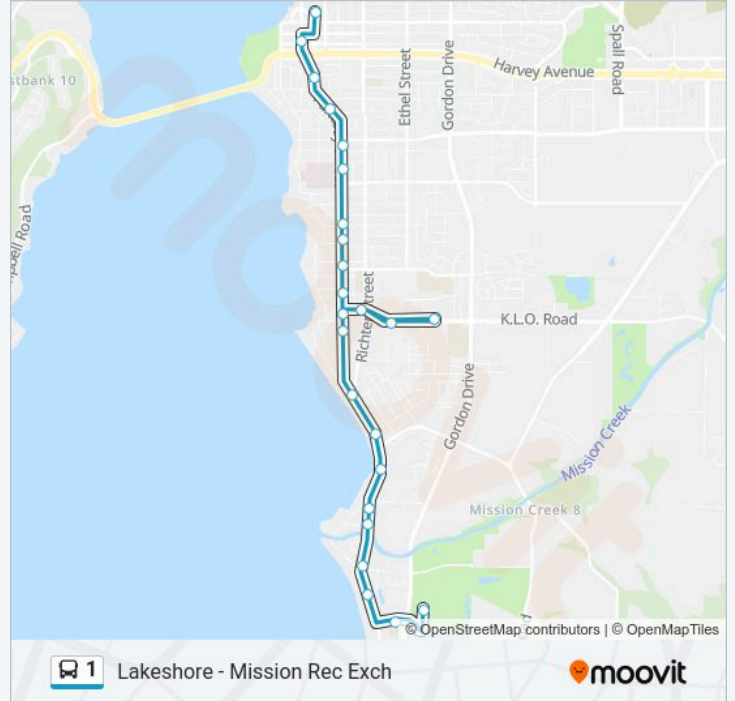

**Direction: Lakeshore - Mission Rec Exch**

24 stops

[VIEW LINE SCHEDULE](#)

Queensway Exchange  
Water at Leon  
Pandosy at Buckland  
Pandosy at Sutherland  
Pandosy at Cadder  
Kelowna General Hospital  
Pandosy at Morrison  
Pandosy at Patterson  
Pandosy at Raymer  
Pandosy at Groves  
K.L.O. at Richter  
Klo at Casorso  
Okanagan College Exchange  
Lakeshore at Cedar  
Lakeshore at Pandosy Exchange  
Lakeshore at Swordy  
Lakeshore at Bechard  
Lakeshore at Barrera  
Lakeshore at Cook  
Lakeshore at Truswell  
Lakeshore at Bluebird

**1 bus Info****Direction:** Lakeshore - Mission Rec Exch**Stops:** 24**Trip Duration:** 24 min**Line Summary:**

4069 Block Lakeshore

Lequime Road

Mission Rec Exchange

Lakeshore - Mission Rec Exch

### Direction: Lakeshore - To College

13 stops

[VIEW LINE SCHEDULE](#)

Queensway Exchange

Water at Leon

Pandosy at Buckland

Pandosy at Sutherland

Pandosy at Cadder

**Direction:** Downtown

**Stops:** 24

**Trip Duration:** 23 min

**Line Summary:**

Kelowna General Hospital

Pandosy at Cadder

Pandosy at Sutherland

Pandosy at Buckland