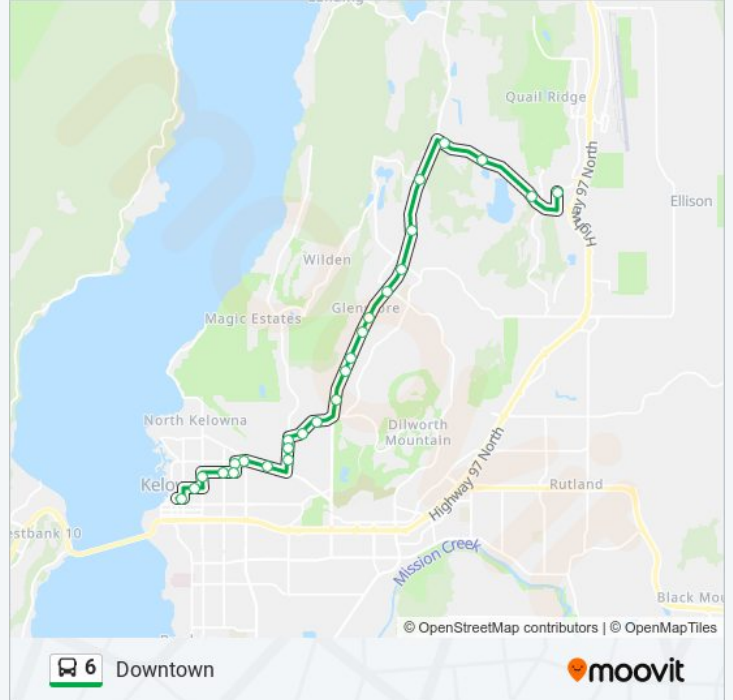

### Direction: Downtown

26 stops

[VIEW LINE SCHEDULE](#)

- Ubco Exchange
- John Hindle at Upper Campus Way
- John Hindle at Landfill
- John Hindle at Glenmore
- Glenmore at Begbie
- Glenmore at Scenic
- Glenmore at Union
- Glenmore at Cross
- Glenmore at Dallas
- Glenmore at Ballou
- Glenmore at Watson
- Glenmore at Yates
- Glenmore at Glenmeadows
- High at Kennedy
- High at Tronson
- Clifton at Lynwood
- Clifton at Lambert
- Clifton at Hartwick
- Clement at Cerise
- Clement at Gordon
- Graham at Clement
- Cawston at Graham

### 6 bus Info

**Direction:** Downtown

**Stops:** 26

**Trip Duration:** 27 min

**Line Summary:**

Cawston at Ethel  
 Richter at Wilson  
 Doyle at Bertram  
 Queensway Exchange

**Direction: Ubco**

26 stops  
[VIEW LINE SCHEDULE](#)