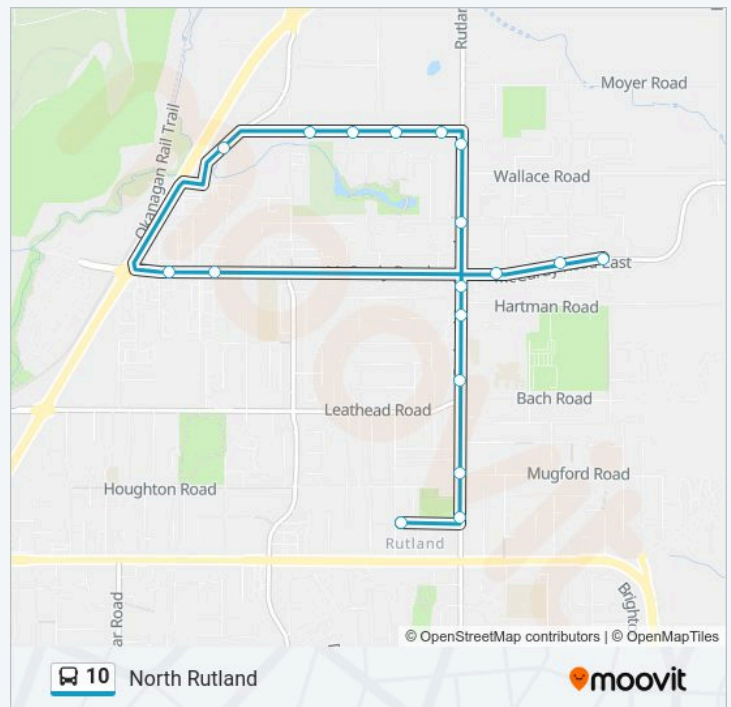

Franklyn at Mccurdy

Mccurdy at Mayfair

Mccurdy at Alsgard

Finns at Fitzpatrick

Direction: North Rutland

18 stops

[VIEW LINE SCHEDULE](#)

- Mccurdy at Craig
- Mccurdy at Friesen
- Mccurdy at Keyes
- Mccurdy at Mayfair
- Mccurdy at Alsgard
- Finns at Fitzpatrick
- Fitzpatrick at Findlay
- Fitzpatrick at Chichester
- Fitzpatrick at Stafford
- Fitzpatrick at Aldon
- Rutland at Fitzpatrick
- Rutland at Sumac
- Rutland at Mccurdy
- Rutland at Hartman
- Rutland at Leathead
- Rutland at Mcintosh
- Rutland at Shepherd
- Rutland Exchange

Direction: North Rutland

Stops: 18

Trip Duration: 10 min

Line Summary:

10 bus time schedules and route maps are available in an offline PDF at moovitapp.com. Use the Moovit App to see live bus times, train schedule or subway schedule, and step-by-step directions for all public transit in Kelowna.