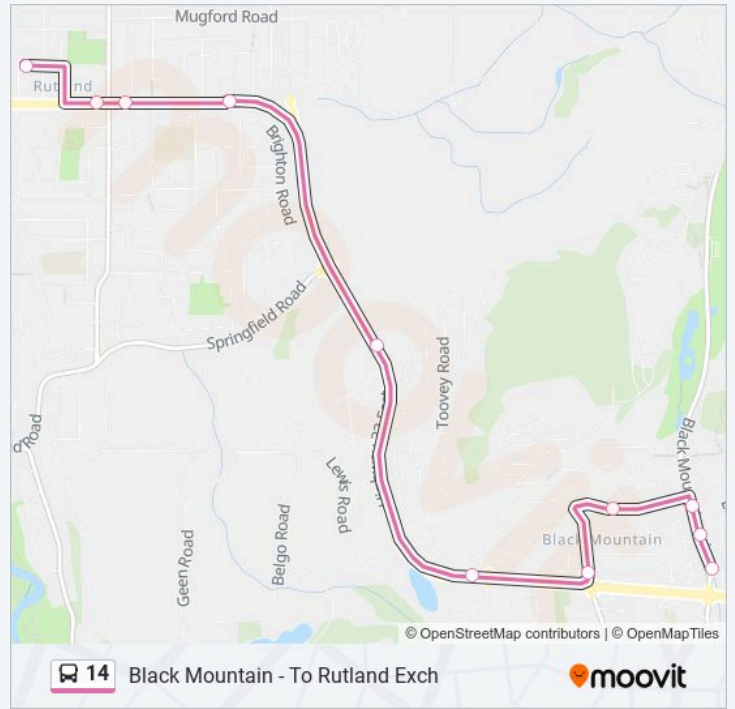

14 bus time schedules and route maps are available in an offline PDF at moovitapp.com. Use the Moovit App to see live bus times, train schedule or subway schedule, and step-by-step directions for all public transit in Kelowna.

© 2024 Moovit - All Rights Reserved