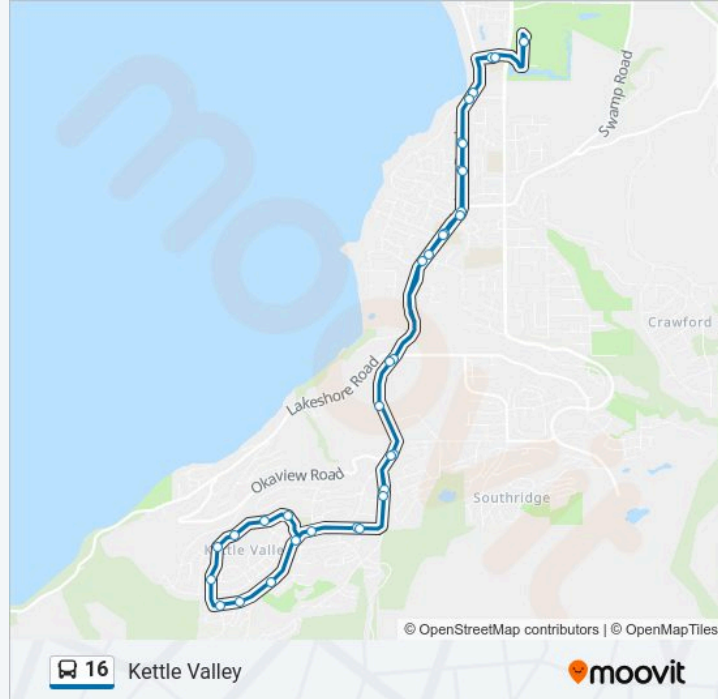

Chute Lake at Lakepointe

Chute Lake at Hedeman

5150 Block Chute Lake

Chute Lake at South Crest

Chute Lake at Chute Lake Crescent

Chute Lake at Barnaby

Lakeshore at Keith

Lakeshore at Eldorado

Lakeshore at Dehart

Lakeshore at Willms

Lakeshore at Simeon

Lakeshore at Old Meadows

Lequime Road

Mission Rec Exchange

16 bus time schedules and route maps are available in an offline PDF at moovitapp.com. Use the Moovit App to see live bus times, train schedule or subway schedule, and step-by-step directions for all public transit in Kelowna.

© 2025 Moovit - All Rights Reserved