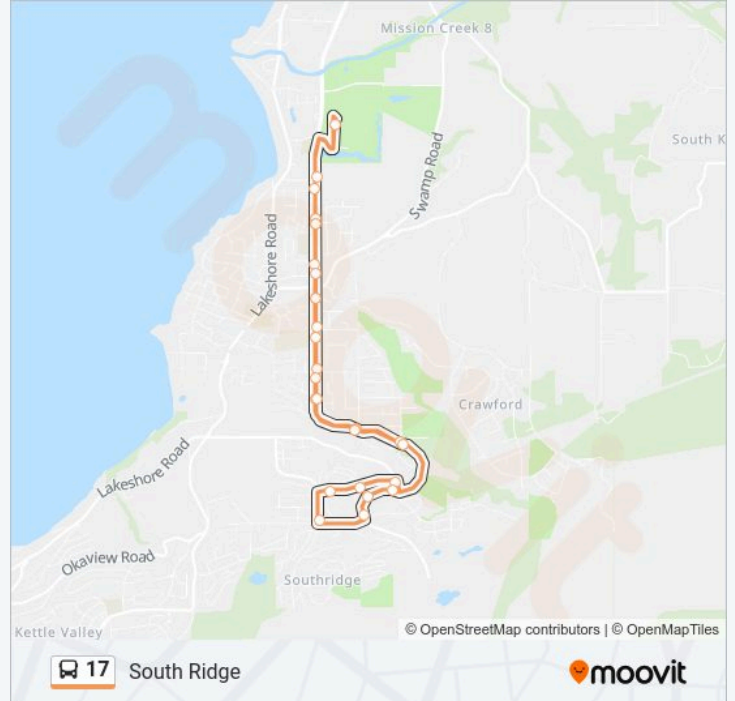

Gordon at Raymer

Gordon at Tozer

Gordon at Young

Gordon at Old Meadows

Mission Rec Exchange

17 bus time schedules and route maps are available in an offline PDF at moovitapp.com. Use the Moovit App to see live bus times, train schedule or subway schedule, and step-by-step directions for all public transit in Kelowna.

© 2025 Moovit - All Rights Reserved