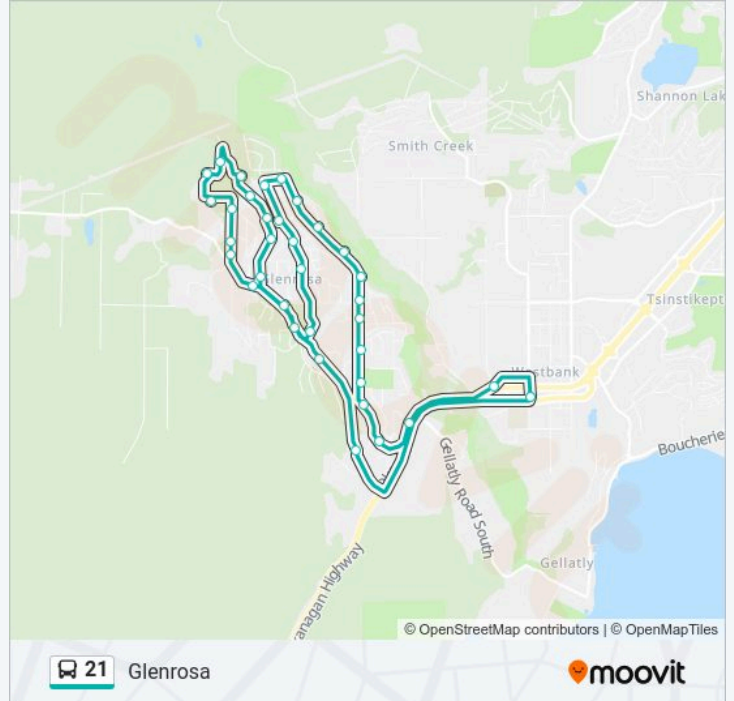

Mcginnis at Mcgee

McLeod at Mcginnis

McLeod at Mccoy

McLeod at Blue Jay

Canary at Blue Jay

Oriole at Canary

Salmon at Oriole

Gates at Mcmurchie

Gates at Mcpherson

Gates at Glenrosa

Glenrosa at Rosedale

Glenrosa at Mciver

Glenrosa at Glen Abbey

Glenrosa at Dunfield

Westbank Exchange

21 bus time schedules and route maps are available in an offline PDF at moovitapp.com. Use the Moovit App to see live bus times, train schedule or subway schedule, and step-by-step directions for all public transit in Kelowna.

© 2025 Moovit - All Rights Reserved