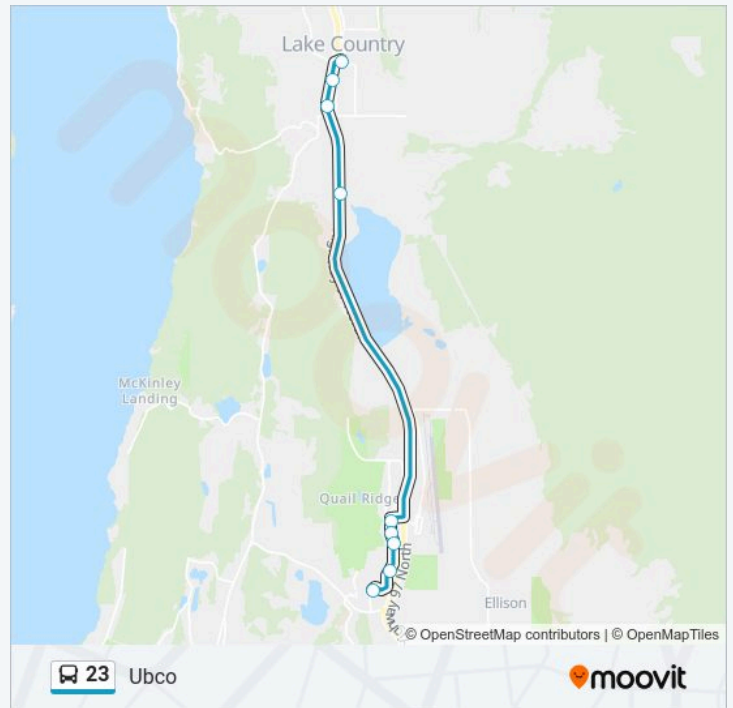

Innovation at University Way

Ubco Exchange

Direction: Ubco

Stops: 9

Trip Duration: 14 min

Line Summary:

23 bus time schedules and route maps are available in an offline PDF at moovitapp.com. Use the Moovit App to see live bus times, train schedule or subway schedule, and step-by-step directions for all public transit in Kelowna.

© 2025 Moovit - All Rights Reserved