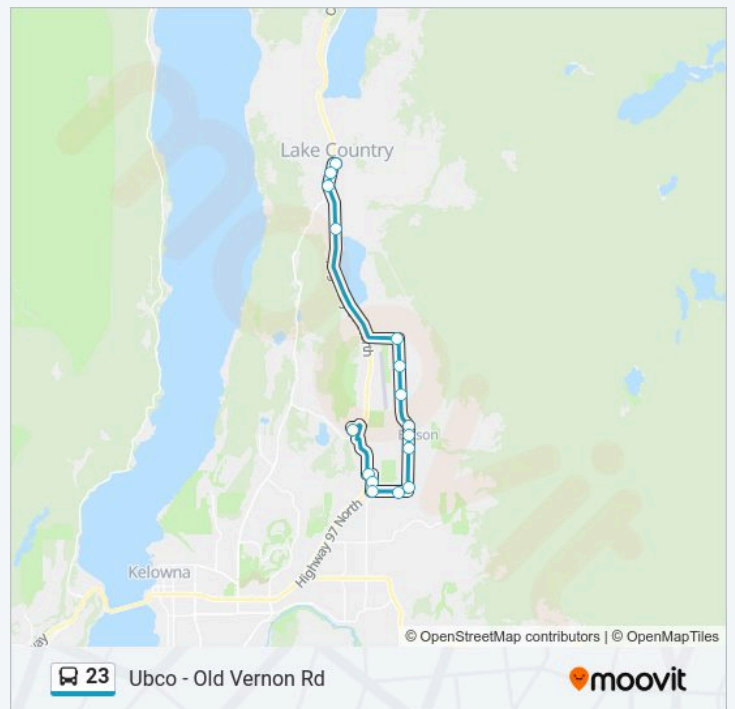

Wednesday	07:32-10:05
Thursday	07:32-10:05
Friday	07:32-10:05
Saturday	09:58
Sunday	Not Operational

23 bus Info

Direction: Ubco - Old Vernon Rd

Stops: 16

Trip Duration: 23 min

Line Summary:

Direction: Ubco

9 stops

[VIEW LINE SCHEDULE](#)

Berry at Bottom Wood Lake
 Hwy 97 at Pollard
 Hwy 97 at Okanagan Centre
 Hwy 97 at Commonwealth
 Innovation at Quail Ridge
 Innovation at Fleet
 Innovation at Spectrum

23 bus Time Schedule