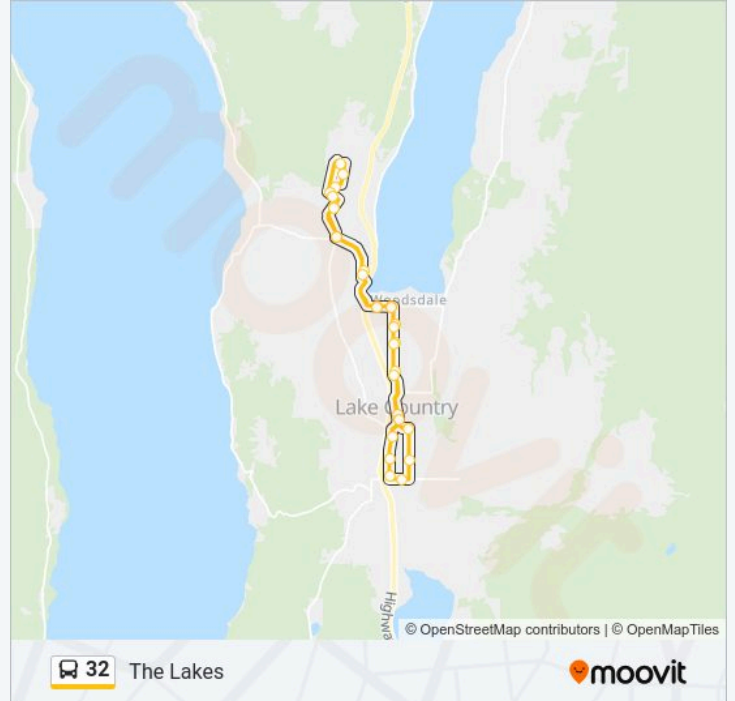

Direction: The Lakes

29 stops

[VIEW LINE SCHEDULE](#)

Bottom Wood Lake at George Elliott

Bottom Wood Lake at Mayrus

Main at Grant

Bottom Wood Lake at Powley

Bottom Wood Lake at Wageman

Stillwater at Lake Hill

Stillwater at Driftwood

Lake Hill at Lake Breeze

Lake Hill at Oceola

Oceola at Pretty

Woodsdale at Turtle Bay

Woodsdale at Bottom Wood Lake

Bottom Wood Lake at Wageman

Direction: The Lakes

Stops: 29

Trip Duration: 26 min

Line Summary:

Bottom Wood Lake at Mayrus

Bottom Wood Lake at Powley

Bottom Wood Lake at Berry

Bottom Wood Lake at Konschuh

Bottom Wood Lake at Seniors Centre

Beaver Lake at Jensen

Main at Hill

Main at Winfield

32 bus time schedules and route maps are available in an offline PDF at moovitapp.com. Use the Moovit App to see live bus times, train schedule or subway schedule, and step-by-step directions for all public transit in Kelowna.