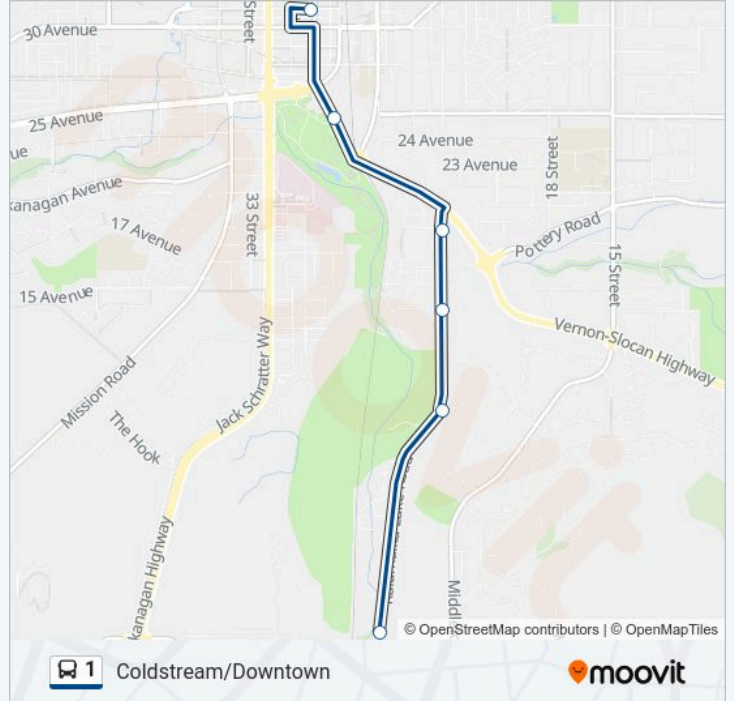

Use the Moovit App to find the closest 1 bus station near you and find out when is the next 1 bus arriving.

Direction: Coldstream- Downtown

6 stops

[VIEW LINE SCHEDULE](#)

Kal Lake at Kalamalka

Kal Lake & Browne

Kal Lake & 14 Ave

Kal Lake & 19 Ave

Hwy 6 2580 Block

Downtown Exchange

1 bus Time Schedule

Coldstream- Downtown Route Timetable:

Monday	06:47-19:07
Tuesday	06:47-19:07
Wednesday	06:47-19:07
Thursday	06:47-19:07
Friday	06:47-19:07
Saturday	08:28-19:07
Sunday	11:56-16:36

1 bus Info**Direction:** Coldstream- Downtown**Stops:** 6**Trip Duration:** 8 min**Line Summary:**

Direction: Coldstream- Kal Beach

33 stops

[VIEW LINE SCHEDULE](#)

- Downtown Exchange
- Hwy 6 2600 Block
- Kal Lake & 18 Ave
- Kal Lake & 11 Ave
- 11 Ave & Kalamalka Lake
- Middleton & 11 Ave
- Middleton & Kosmina
- Sarsons 120 Blck
- Sarsons Rd & 216 Blck
- Sarsons & Sarsons
- Sarsons 370 Blck
- Middleton & Aberdeen
- Aberdeen & Venables
- Aberdeen & Paisley
- Aberdeen 8450 Block
- Aberdeen & Wisbey
- Kalamalka & Bonavista
- Kalamalka & Whetzell

Direction: Coldstream- Kal Beach

Stops: 33

Trip Duration: 25 min

Line Summary: