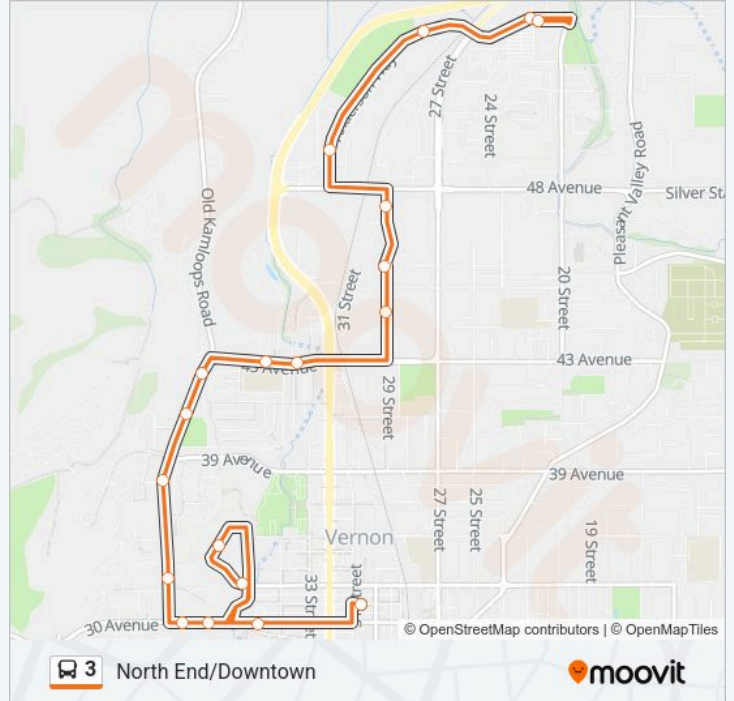

**Direction: Downtown- Via Alexis Park**

19 stops

[VIEW LINE SCHEDULE](#)

58 Ave Ns 20 St

58 Ave &amp; 2400 Block

Anderson Way &amp; 5600 Block

Anderson Way &amp; 5000 Block

29 St &amp; 48 Ave

30 Ave &amp; 37 St

30 Ave 3600 Blk

Centennial &amp; 35 St

Centennial Dr &amp; 3301 Block

30 Ave &amp; 35 St

Downtown Exchange

**3 bus Time Schedule**

Downtown- Via Alexis Park Route Timetable:

Monday	06:31-21:51
Tuesday	06:31-21:51
Wednesday	06:31-21:51
Thursday	06:31-21:51
Friday	06:31-21:51
Saturday	08:31-21:51
Sunday	09:11-18:59

**3 bus Info****Direction:** Downtown- Via Alexis Park**Stops:** 19**Trip Duration:** 20 min**Line Summary:**

**Direction: North End- Anderson Way- Via Alexis Park**

18 stops

[VIEW LINE SCHEDULE](#)

- Downtown Exchange
- 30 Ave & 35 St
- Centennial & 35 St
- Centennial Dr & 3301 Block
- 30 Ave at 3600 Block
- Alexis Park & 32 Ave
- Alexis Park & 35 Ave
- Alexis Park & Turtle Mountain
- Alexis Park & 42 Ave
- 43 Ave & 35 St
- 43 Ave & 34 St
- 29 St & 43 Ave
- 29 St & 48 Ave
- Village Green Centre
- Anderson 4960 Block
- Anderson 5530 Block
- 58 Ave & 24 St
- 58 Ave Ns 20 St