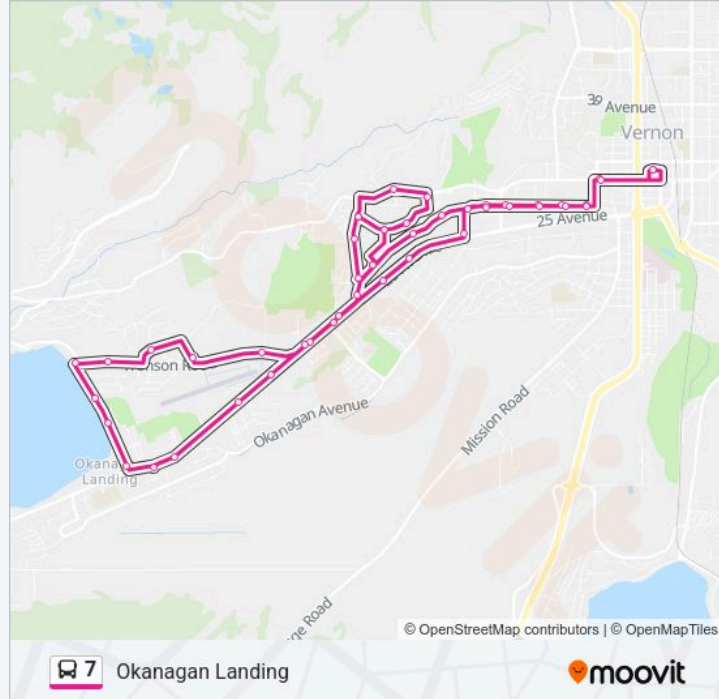

The 7 bus line Okanagan Landing has one route. For regular weekdays, their operation hours are:

(1) Ok Landing: 06:52-21:20

Use the Moovit App to find the closest 7 bus station near you and find out when is the next 7 bus arriving.

Direction: Ok Landing

48 stops

[VIEW LINE SCHEDULE](#)

- Downtown Exchange
- 30 Ave & 35 St
- 27 Ave & 35 St
- 27 Ave & 37 St
- 27th & 39th
- 27 Ave & 41 St
- 27 Ave & 42 St
- 27 Ave 4500 Block
- 27 Ave 4800 Block
- 27 Ave & Alvastron
- Allenby & 27 Ave
- Allenby & Prospect
- Heritage Dr & Allenby Way
- Heritage Dr & Lardeau Way
- Heritage Dr & 5000 Block
- Heritage Dr & Bella Vista Rd
- Bella Vista & Allenby Way
- Heritage Dr & Allenby Way
- Heritage Dr & Lardeau Way
- 27 Ave & Alvastron
- 27 Ave & Allenby

Stops: 48

Trip Duration: 36 min

Line Summary:

Okanagan Landing & Okeefe

Okanagan Landing & Willow Park

Tronson & Scott

Palmer & Tronson

Scott 6640 Blk

27 Ave & 40 St

27 Ave & 39 St

27 Ave & 37 St

27 Ave & 35 St

30 Ave & 35 St

Downtown Exchange

7 bus time schedules and route maps are available in an offline PDF at moovitapp.com. Use the Moovit App to see live bus times, train schedule or subway schedule, and step-by-step directions for all public transit in Kelowna.