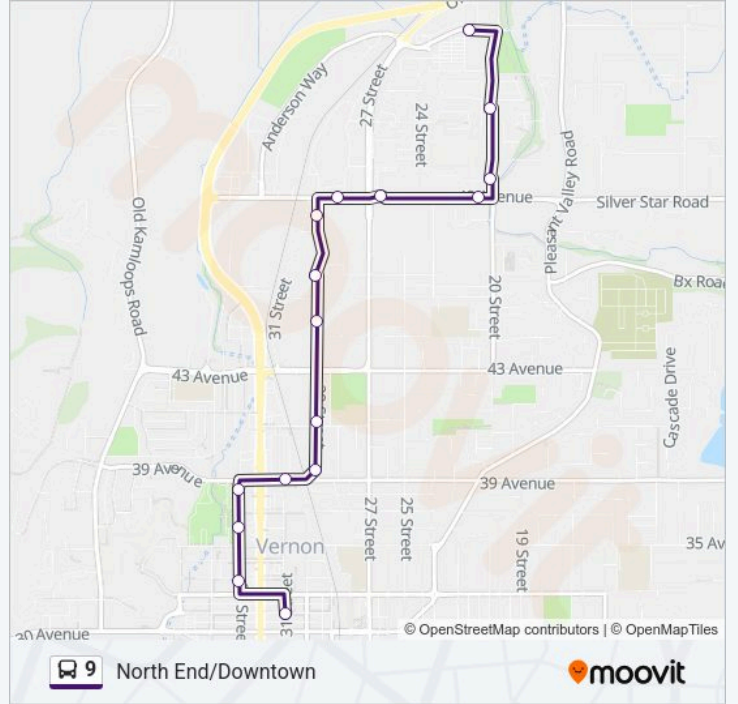

9 bus time schedules and route maps are available in an offline PDF at moovitapp.com. Use the Moovit App to see live bus times, train schedule or subway schedule, and step-by-step directions for all public transit in Kelowna.

© 2025 Moovit - All Rights Reserved