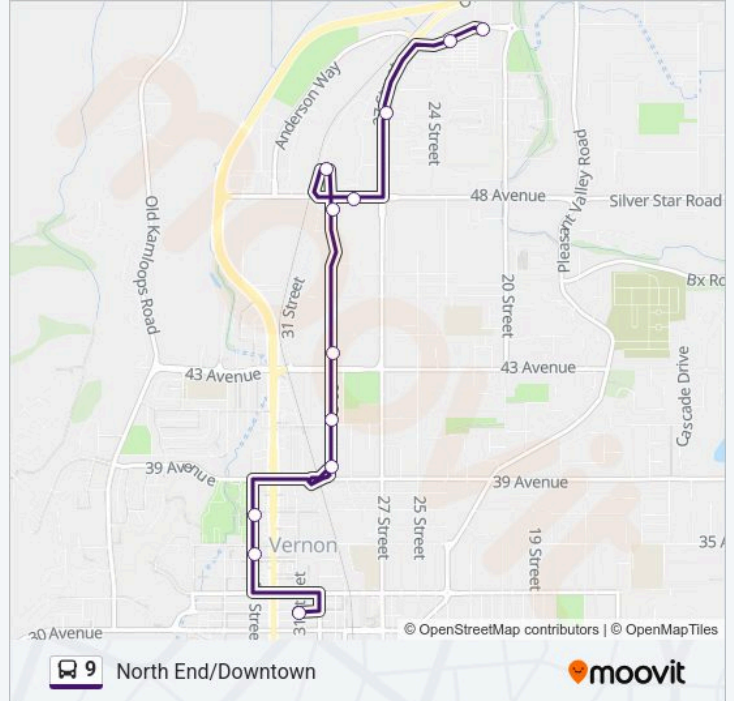

Direction: North End

12 stops

[VIEW LINE SCHEDULE](#)

Downtown Exchange

33 St & 34 Ave

33 St & 37 Ave

29th St & 39th Ave

29th St & 41 Ave

29 St & 43 Ave

29 St & 48 Ave

Village Green Centre

48th & 29th

27 St & 53 Ave

58 Ave & 24 St

58 Ave Ns 20 St

9 bus Time Schedule

North End Route Timetable:

Monday	07:00-19:15
Tuesday	07:00-19:15
Wednesday	07:00-19:15
Thursday	07:00-19:15
Friday	07:00-21:23
Saturday	08:35-21:23
Sunday	09:07-18:11

9 bus Info

Direction: North End

Stops: 12

Trip Duration: 16 min

Line Summary:

Direction: Downtown

16 stops

[VIEW LINE SCHEDULE](#)

- 58 Ave Ns 20 St
- 20 St & 55 Ave
- 20 St & 50 Ave
- 48 Ave & 20 St
- 48 Ave & 27 St
- 48th & 29th
- 29 St & 48 Ave
- 29 St & 45 Ave
- 29 St & 44 Ave
- 29 St & 41 Ave
- 29th St & 39th Ave
- 39 Ave & 31 St
- 39 Ave & 33 St
- 33 St & 37 Ave
- 33 St & 33 Ave
- Downtown Exchange