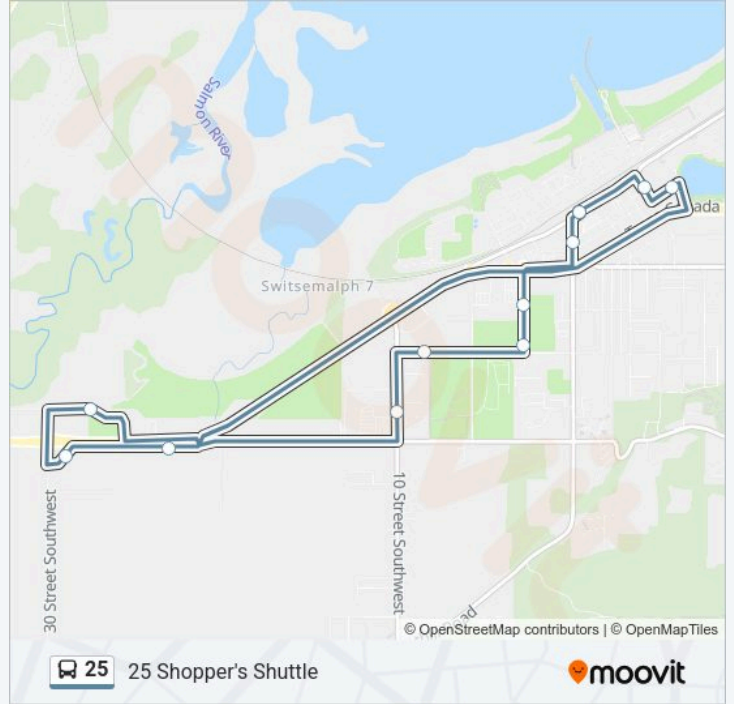

 **25 Line**

**25 Shopper's Shuttle**

Get The App

The 25 bus line 25 Shopper's Shuttle has one route. For regular weekdays, their operation hours are:

(1) 25 Shopper's Shuttle: 07:38-19:15

Use the Moovit App to find the closest 25 bus station near you and find out when is the next 25 bus arriving.

**Direction: 25 Shopper's Shuttle**

12 stops

[VIEW LINE SCHEDULE](#)

- Lakeshore & Alexander
- Shuswap St N & Hudson Ave
- Centenoka Mall
- 3 St SW & 5 Ave SW
- 5 Ave SW & 10 St SW
- 10th St SW at Picadilly Mall
- West Shopping Centre: Walmart
- Frontage Rd at 30th St SW
- 10 Ave SW at 20th St SW
- Hudson Ave NE & 6 St NE
- 4 St NE & Lakeshore Dr NE
- Lakeshore & Alexander

**25 bus Time Schedule**

25 Shopper's Shuttle Route Timetable:

|           |                 |
|-----------|-----------------|
| Monday    | 07:38-19:15     |
| Tuesday   | 07:38-19:15     |
| Wednesday | 07:38-19:15     |
| Thursday  | 07:38-19:15     |
| Friday    | 07:38-20:15     |
| Saturday  | 08:40-18:46     |
| Sunday    | Not Operational |

**25 bus Info**

**Direction:** 25 Shopper's Shuttle

**Stops:** 12

**Trip Duration:** 18 min

**Line Summary:**

25 bus time schedules and route maps are available in an offline PDF at [moovitapp.com](https://moovitapp.com). Use the Moovit App to see live bus times, train schedule or subway schedule, and step-by-step directions for all public transit in Kelowna.