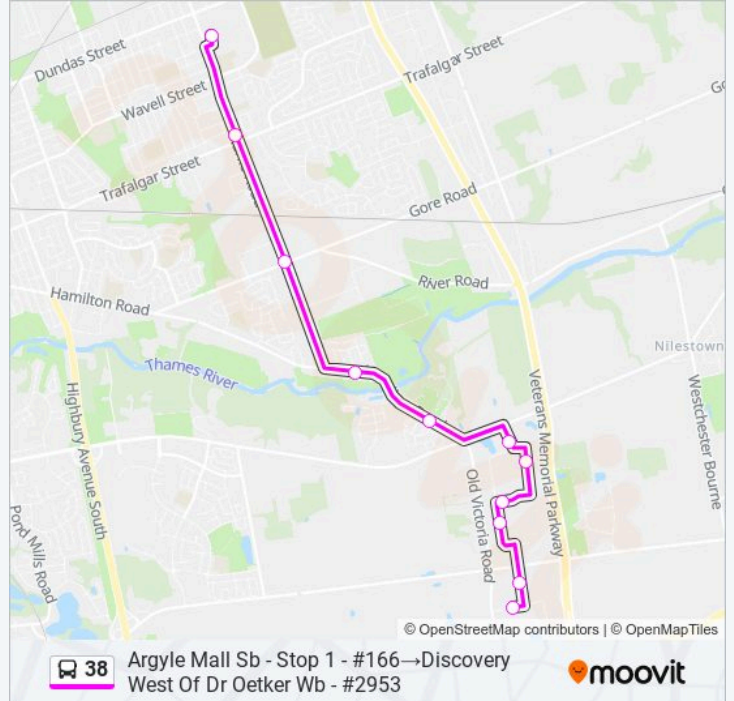

Direction: Argyle Mall Sb - Stop 1 - #166→Discovery West Of Dr Oetker Wb - #2953

11 stops

[VIEW LINE SCHEDULE](#)

- Argyle Mall Sb - Stop 1 - #166
- Clarke North Of Trafalgar Sb - #418
- Clarke & Gore Ns Sb - #2638
- Hamilton at Wildgoose Eb - #2958
- Hamilton at Oriole Sb - #2955
- Venture at Innovation Sb - #2959
- 2860 Innovation Sb - #2951
- Concept at Innovation Wb - #2952
- 2530 Innovation Sb - #2950
- Dr Oetker South Of Bradley Sb - #2954
- Discovery West Of Dr Oetker Wb - #2953

38 bus Time Schedule

Argyle Mall Sb - Stop 1 - #166→Discovery West Of Dr Oetker Wb - #2953 Route Timetable:

Sunday	Not Operational
Monday	06:32 - 23:12
Tuesday	06:32 - 23:12
Wednesday	06:32 - 23:12
Thursday	06:32 - 23:12
Friday	06:32 - 23:12
Saturday	Not Operational

38 bus Info

Direction: Argyle Mall Sb - Stop 1 - #166→Discovery West Of Dr Oetker Wb - #2953

Stops: 11

Trip Duration: 18 min

Line Summary:

Direction: Discovery West Of Dr Oetker Wb - #2953 → Argyle Mall Sb - Stop 1 - #166

38 bus Info

Direction: Discovery West Of Dr Oetker Wb - #2953 → Argyle Mall Sb - Stop 1 - #166

Stops: 6

Trip Duration: 14 min

Line Summary:

38 bus time schedules and route maps are available in an offline PDF at moovitapp.com. Use the Moovit App to see live bus times, train schedule or subway schedule, and step-by-step directions for all public transit in London.