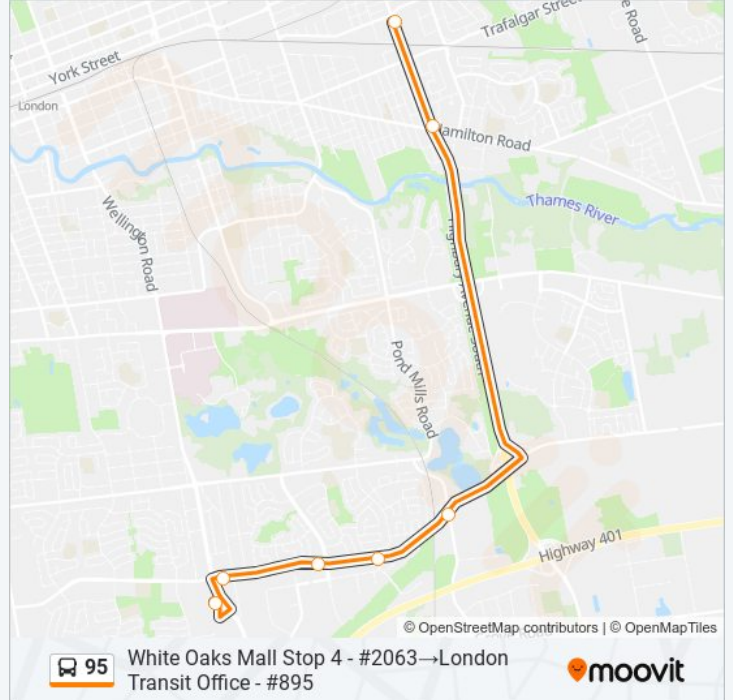

**Stops:** 10

**Trip Duration:** 22 min

**Line Summary:**

**Direction: White Oaks Mall Stop 4 - #2063→London Transit Office - #895**

7 stops

[VIEW LINE SCHEDULE](#)

White Oaks Mall Stop 4 - #2063

Bradley East Of Wellington Rd Eb - #297

### 95 bus Time Schedule

White Oaks Mall Stop 4 - #2063→London Transit Office - #895 Route Timetable:

Sunday	Not Operational
Monday	08:55 - 17:45
Tuesday	08:55 - 17:45
Wednesday	08:55 - 17:45
Thursday	08:55 - 17:45
Friday	08:55 - 17:45
Saturday	Not Operational

### 95 bus Info

**Direction:** White Oaks Mall Stop 4 - #2063→London Transit Office - #895

**Stops:** 7

**Trip Duration:** 16 min

**Line Summary:**

95 bus time schedules and route maps are available in an offline PDF at [moovitapp.com](https://moovitapp.com). Use the [Moovit App](#) to see live bus times, train schedule or subway schedule, and step-by-step directions for all public transit in London.