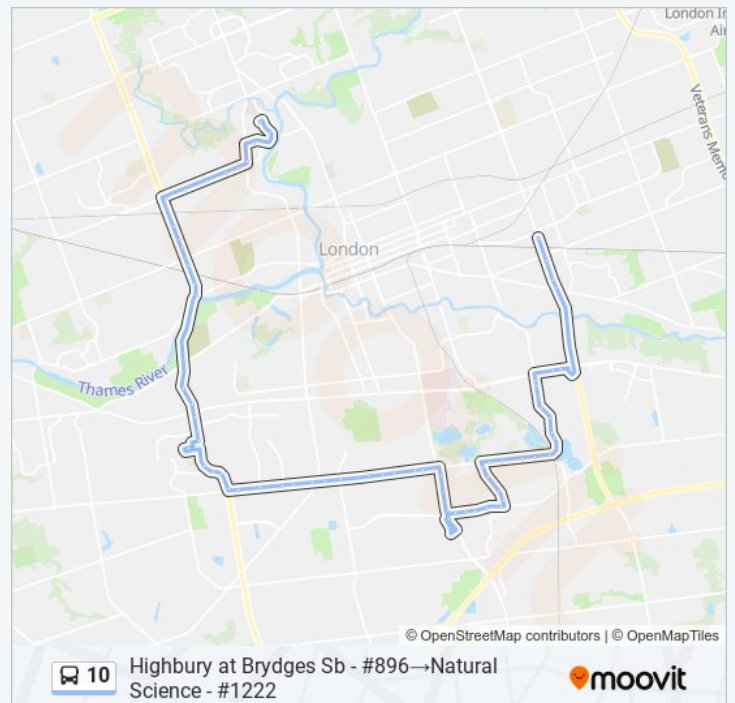

**10 bus Info**

**Direction:** Highbury at Brydges Sb - #896→Natural Science - #1222

**Stops:** 72

**Trip Duration:** 66 min

**Line Summary:**

Wellington at Bradley Sb - #1927

White Oaks Mall Stop 4 - #2063