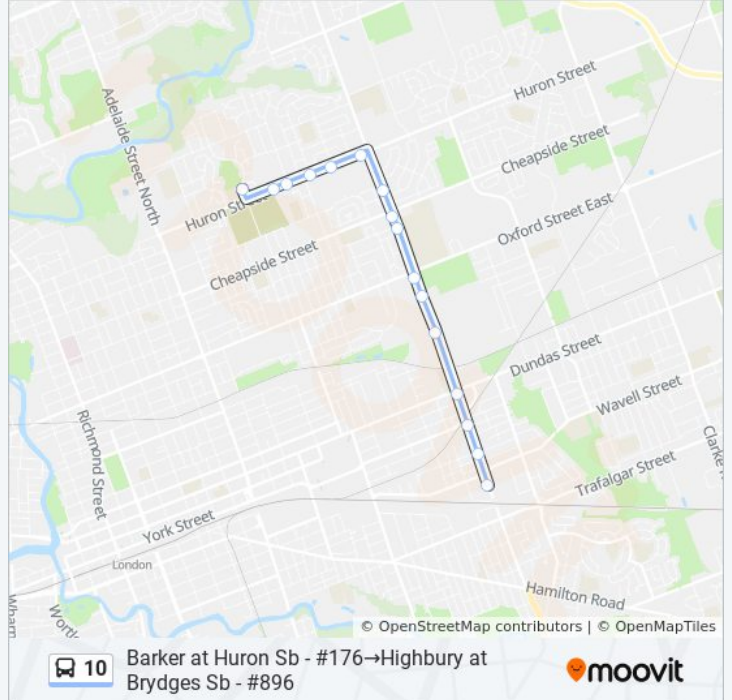

Use the Moovit App to find the closest 10 bus station near you and find out when is the next 10 bus arriving.

**Direction: Barker at Huron Sb - #176→Highbury at Brydges Sb - #896**

16 stops

[VIEW LINE SCHEDULE](#)

**10 bus Time Schedule**

Barker at Huron Sb - #176→Highbury at Brydges Sb - #896 Route Timetable:

Sunday	01:12 - 23:04
Monday	08:44
Tuesday	01:09 - 08:44
Wednesday	01:09 - 08:44
Thursday	01:09 - 08:44
Friday	01:09 - 08:44
Saturday	01:09 - 23:33

**10 bus Info**

**Direction:** Barker at Huron Sb - #176→Highbury at Brydges Sb - #896

**Stops:** 16

**Trip Duration:** 13 min

**Line Summary:**

**Direction: Barker at Huron Sb - #176→Masonville Place Stop #4 - #1143**

93 stops

[VIEW LINE SCHEDULE](#)

- Barker at Huron Sb - #176
- 945 Huron - #2306
- Huron at Briarhill Eb - #1002
- Huron at Mcnay Eb - #1011
- Huron at Vesta Eb - #1017
- Huron West Of Highbury Eb - #2241
- Highbury at Godfrey Sb - #908
- Highbury at Cheapside Sb - #899
- Highbury at Landor Sb - #917
- Oxbury Mall - #925
- 953 Highbury - #923
- Regional Mental Health Centre - #920
- Highbury at Dundas Sb - #901
- Highbury at Beattie Sb - #894
- Highbury at Wilton Sb - #929
- Highbury at Brydges Sb - #896
- Highbury at Trafalgar Sb - #927
- Highbury at Calvin Sb - #897