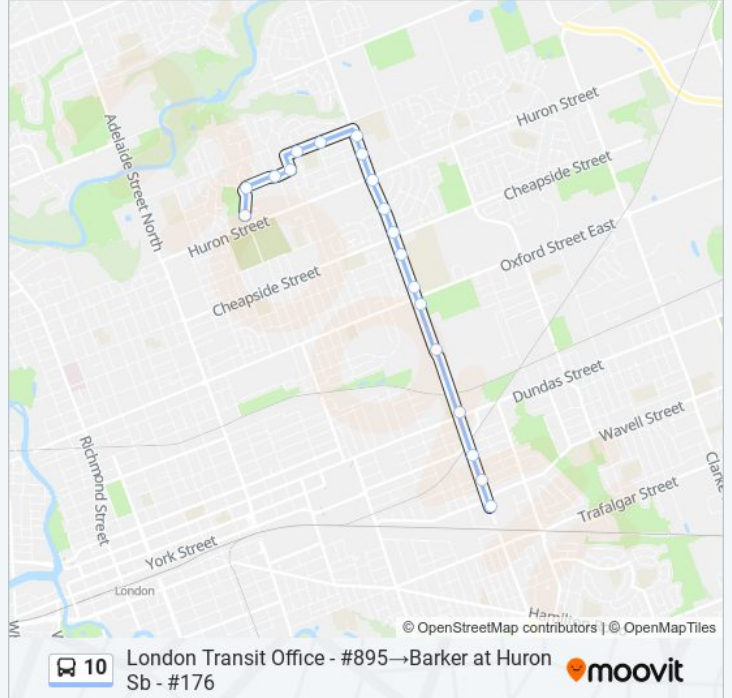

**Stops:** 19

**Trip Duration:** 11 min

**Line Summary:**

Melsandra at Sussex Wb - #1171

Barker at Huron Sb - #176

**Direction: Masonville Place Stop #4 - #1143 → Barker at Huron Sb - #176**

100 stops

[VIEW LINE SCHEDULE](#)