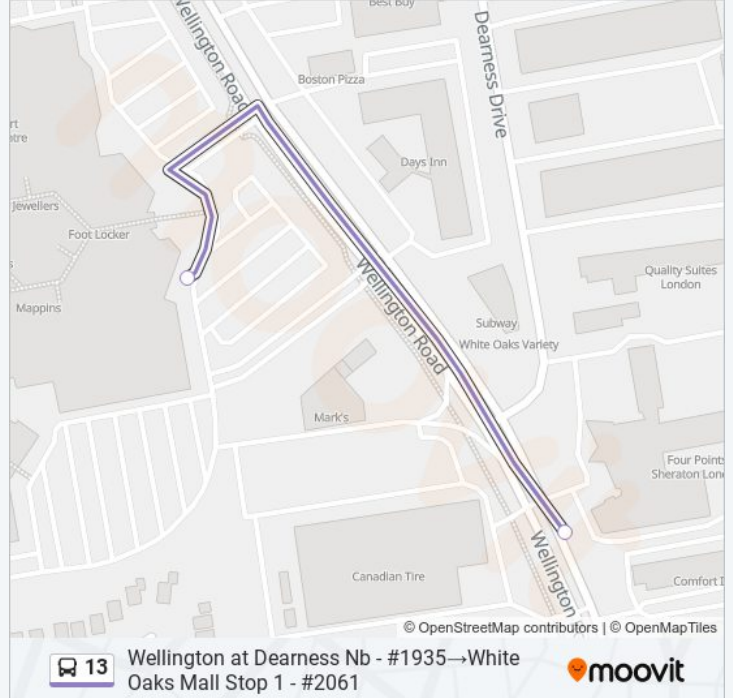

13 bus Info

Direction: Wellington at Bradley Sb - #1927→White Oaks Mall Stop 1 - #2061

Stops: 2

Trip Duration: 1 min

Line Summary:

Direction: Wellington at Dearness Nb - #1935 → White Oaks Mall Stop 1 - #2061

2 stops

[VIEW LINE SCHEDULE](#)

Wellington at Dearness Nb - #1935

White Oaks Mall Stop 1 - #2061

13 bus Time Schedule

Wellington at Dearness Nb - #1935 → White Oaks Mall Stop 1 - #2061 Route Timetable:

Sunday	Not Operational
Monday	Not Operational
Tuesday	05:51 - 06:46
Wednesday	05:51 - 06:46
Thursday	05:51 - 06:46
Friday	05:51 - 06:46
Saturday	Not Operational

13 bus Info

Direction: Wellington at Dearness Nb - #1935 → White Oaks Mall Stop 1 - #2061

Stops: 2

Trip Duration: 2 min

Line Summary:

Direction: White Oaks Mall Stop 1 - #2061 → Masonville Place Stop #5 - #1144

69 stops

[VIEW LINE SCHEDULE](#)

White Oaks Mall Stop 1 - #2061

Bradley East Of Wellington Rd Eb - #297

Dearness at Bradley Nb - #505

Dearness at Dunelm Lane Nb - #506

Willow at Dearness Eb - #2068

Willow at Osgoode Eb - #2069