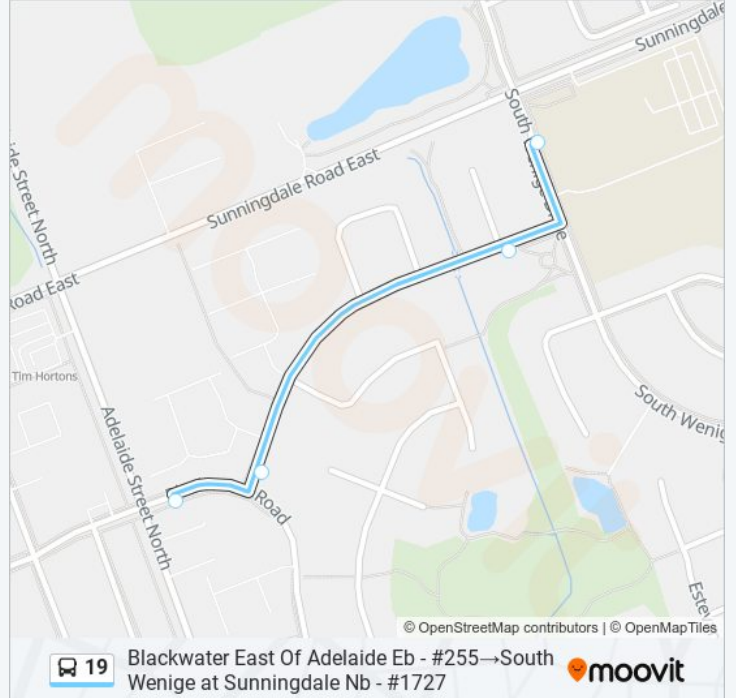

Use the Moovit App to find the closest 19 bus station near you and find out when is the next 19 bus arriving.

Direction: Blackwater East Of Adelaide Eb - #255→South Wenige at Sunningdale Nb - #1727

4 stops

19 bus Info

Direction: Blackwater East Of Adelaide Eb - #255→South Wenige at Sunningdale Nb - #1727

Stops: 4

Trip Duration: 2 min

Line Summary:

Direction: Fanshawe at Hastings Wb - #696→Wellington South Of Dundas St Nb - #1939

53 stops

[VIEW LINE SCHEDULE](#)

- Fanshawe at Hastings Wb - #696
- Fanshawe at Jennifer 1 Wb - #699
- Fanshawe at Jennifer 2 Wb - #700
- Fanshawe West Of North Centre Wb - #705
- Fanshawe at Richmond Wb - #2832
- Fanshawe East Of North Centre Wb - #707
- Fanshawe at Louise Wb - #702
- Fanshawe at Derwent Wb - #2512
- Fanshawe at Pinnacle Wb - #2515
- 517 Fanshawe Park Road - #2505
- Fanshawe at Wonderland Wb - #2517
- Fanshawe West Of Wonderland Wb - #2756
- Fanshawe at Foxwood Wb - #2513
- Fanshawe at Aldersbrook Wb - #2511
- Fanshawe at Dalmagarry NS2 Wb - #2754
- Fanshawe at Dalmagarry Wb - #2615
- Stanton at Fanshawe Park Sb - #1757
- Seagull at Hyde Park Wb - #1653

19 bus Info

Direction: Fanshawe at Hastings Wb - #696→Wellington South Of Dundas St Nb - #1939

Stops: 53

Trip Duration: 39 min

Line Summary:

Hyde Park at North Routledge Park 1 Sb - #2686

Hyde Park at North Routledge Park 2 Sb - #2687