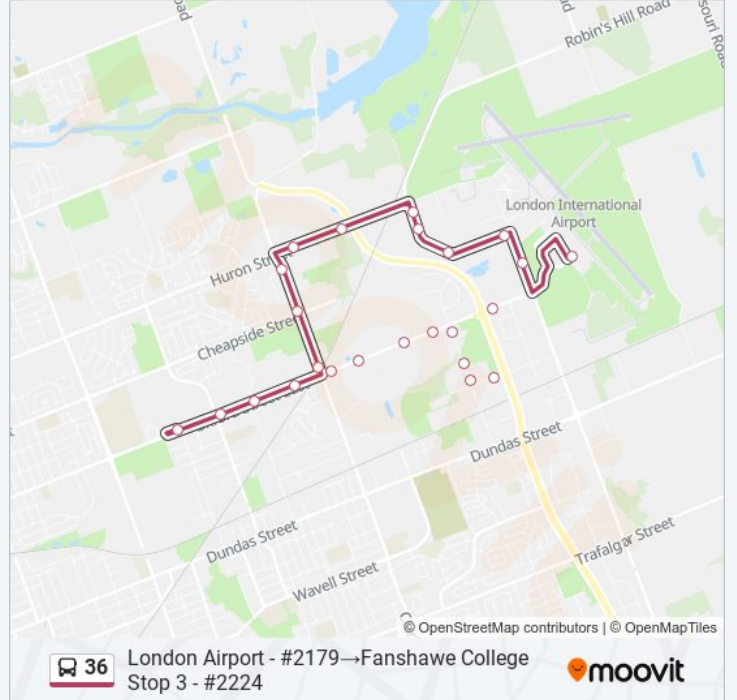

**36 bus Info**

**Direction:** Fanshawe College Stop 3 - #2224→London Airport - #2179

**Stops:** 17

**Trip Duration:** 12 min

**Line Summary:**

**Direction: London Airport - #2179→Fanshawe College Stop 3 - #2224**

15 stops

[VIEW LINE SCHEDULE](#)

- London Airport - #2179
- 1980 Crumlin Nb - #2933
- Robins Hill at Crumlin Wb - #2944
- 15701 Robins Hill Wb - #2930
- 15835 Robins Hill Wb - #2931
- Robins Hill South Of Huron Nb - #2946
- Huron at Veterans Wb - #2940
- Huron at Clarke Wb - #2938
- Clarke at Stronach Crescent Sb - #2936
- Clarke at Cheapside Sb - #2947
- Clarke at Oxford Sb - #2948
- Oxford at 3m Wb - #1277
- Oxford at Third Wb - #1353
- Oxford at Fanshawe College Blvd Wb - #1344
- Fanshawe College Stop 3 - #2224

**36 bus Time Schedule**

London Airport - #2179→Fanshawe College Stop 3 - #2224 Route Timetable:

Sunday	Not Operational
Monday	06:25 - 23:19
Tuesday	06:25 - 23:19
Wednesday	06:25 - 23:19
Thursday	06:25 - 23:19
Friday	06:25 - 23:19
Saturday	Not Operational

**36 bus Info**

**Direction:** London Airport - #2179→Fanshawe College Stop 3 - #2224

**Stops:** 15

**Trip Duration:** 16 min

**Line Summary:**

36 bus time schedules and route maps are available in an offline PDF at [moovitapp.com](https://moovitapp.com). Use the [Moovit App](#) to see live bus times, train schedule or subway schedule, and step-by-step directions for all public transit in London.