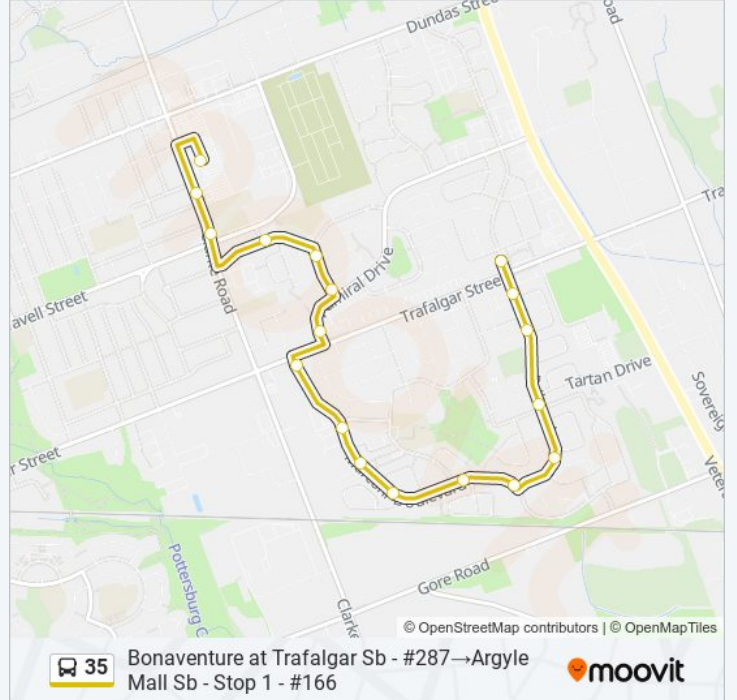

18 stops

[VIEW LINE SCHEDULE](#)

- Bonaventure at Trafalgar Sb - #287
- Railton at Daybreak Sb - #2267
- Railton at Kennedy Place Sb - #1445
- Railton at Saddy Sb - #1447
- Railton at Portsmouth Sb - #1446
- Marconi at Railton Wb - #1138
- Marconi at Exmouth Wb - #2666
- Marconi at Woodview Wb - #2671
- Marconi at Julia Nb - #2667
- Marconi at Noel Nb - #2668
- Marconi at Trafalgar Nb - #2670
- Admiral at Trafalgar Nb - #2635
- Wexford & Admiral Nb - #2677
- Wexford at Royal Cr Nb - #2010
- Royal at Castle Wb - #1610
- Clarke Road Secondary School - #420
- Clarke at Churchill Nb - #398
- Argyle Mall Sb - Stop 1 - #166

35 bus Time Schedule

Bonaventure at Trafalgar Sb - #287→Argyle Mall Sb - Stop 1 - #166 Route Timetable:

Sunday	12:00 - 18:54
Monday	07:00 - 20:44
Tuesday	07:00 - 20:44
Wednesday	07:00 - 20:44
Thursday	07:00 - 20:44
Friday	07:00 - 20:44
Saturday	08:00 - 19:53

35 bus Info

Direction: Bonaventure at Trafalgar Sb - #287→Argyle Mall Sb - Stop 1 - #166

Stops: 18

Trip Duration: 14 min

Line Summary:

35 bus time schedules and route maps are available in an offline PDF at moovitapp.com. Use the [Moovit App](#) to see live bus times, train schedule or subway schedule, and step-by-step directions for all public transit in London.