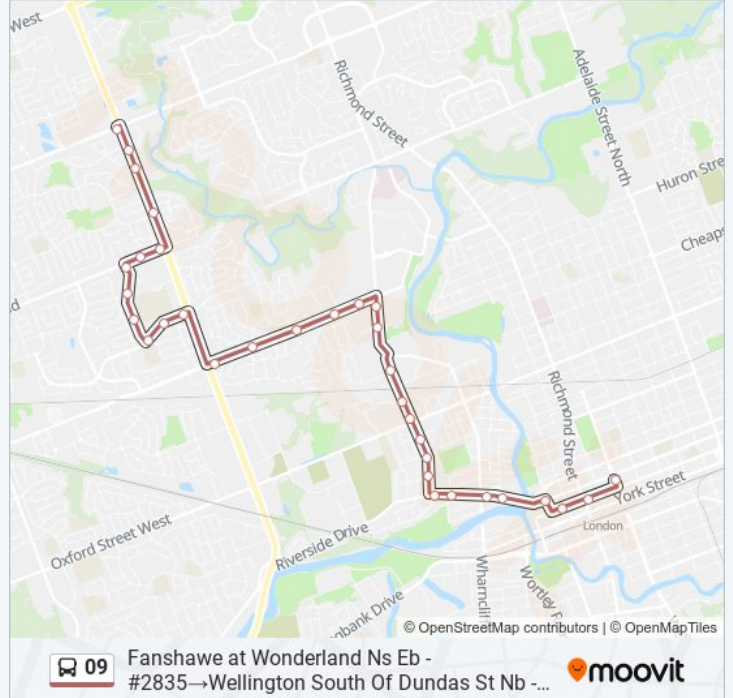

Use the Moovit App to find the closest 09 bus station near you and find out when is the next 09 bus arriving.

Direction: Fanshawe at Wonderland Ns Eb - #2835→Wellington South Of Dundas St Nb - #1939

33 stops

Platts Lane at Trott Sb - #1394

Platts Lane at Cherryhill Place Sb - #1390

Platts Lane at Oxford Sb - #1392

Woodward at Cambridge Sb - #2141

Woodward at Edinburgh Sb - #2143

Woodward at Tozer Ave Sb - #2146

Riverside at Woodward Eb - #1606

Riverside at Cavendish Eb - #1570

Riverside at Wharncliffe Eb - #1600

Riverside at Wilson Eb - #1602

Dundas at Ridout Eb - #600

King at Talbot Eb - #2736

King at Richmond Eb - #1086

Wellington South Of Dundas St Nb - #1939

Direction: Fanshawe at Wonderland Ns Eb - #2835→Wonderland at Blackacres Blvd Sb - #2099

4 stops

[VIEW LINE SCHEDULE](#)

Fanshawe at Wonderland Ns Eb - #2835

Wonderland at Aldersbrook Rd Sb - #2095