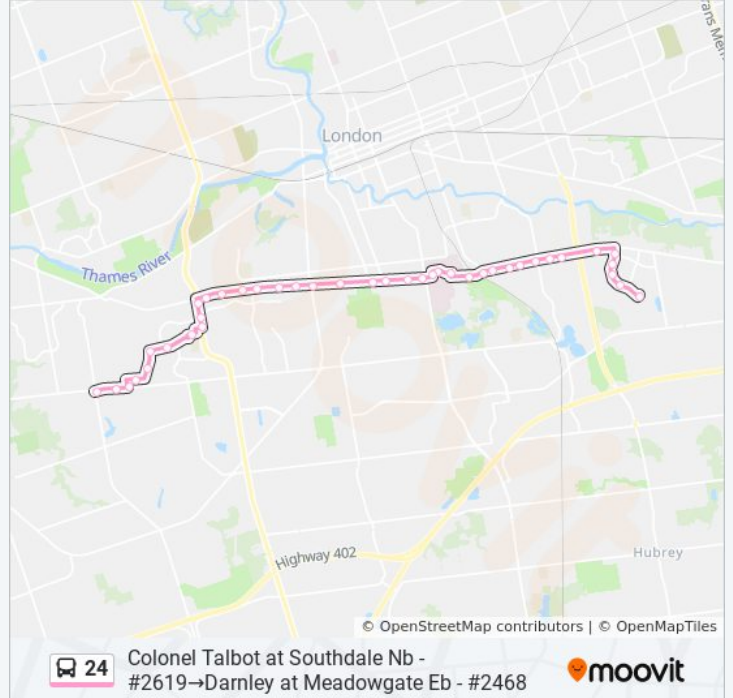

Commissioners East Of Pondmills Eb - #477

Commissioners at Deveron Eb - #449

Commissioners at Meadowlilly Eb - #2215

Meadowgate at Reardon Sb - #2485

Meadowgate at Evans Sb - #2483

Meadowgate at Goodfellow Sb - #2484

Meadowgate at Dormer Sb - #2482

Darnley at Meadowgate Eb - #2468

Direction: Commissioners West Of Deveron 1 Wb - #450→Colonel Talbot at Southdale Nb - #2619

42 stops

[VIEW LINE SCHEDULE](#)

24 bus Time Schedule