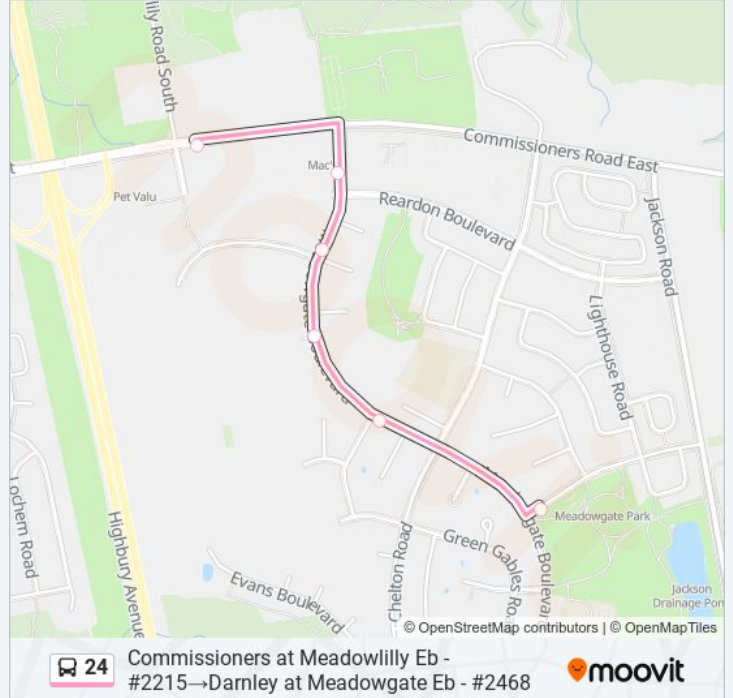

24 bus Time Schedule

Commissioners at Meadowlilly Eb - #2215→Darnley at Meadowgate Eb - #2468 Route Timetable:

Sunday	07:20
Monday	05:55
Tuesday	05:55
Wednesday	05:55
Thursday	05:55
Friday	05:55
Saturday	06:35

24 bus Info

Direction: Commissioners at Meadowlilly Eb - #2215→Darnley at Meadowgate Eb - #2468

Stops: 6

Trip Duration: 2 min

Line Summary:

Direction: Darnley at Meadowgate Eb - #2468 → Colonel Talbot at Southdale Nb - #2619