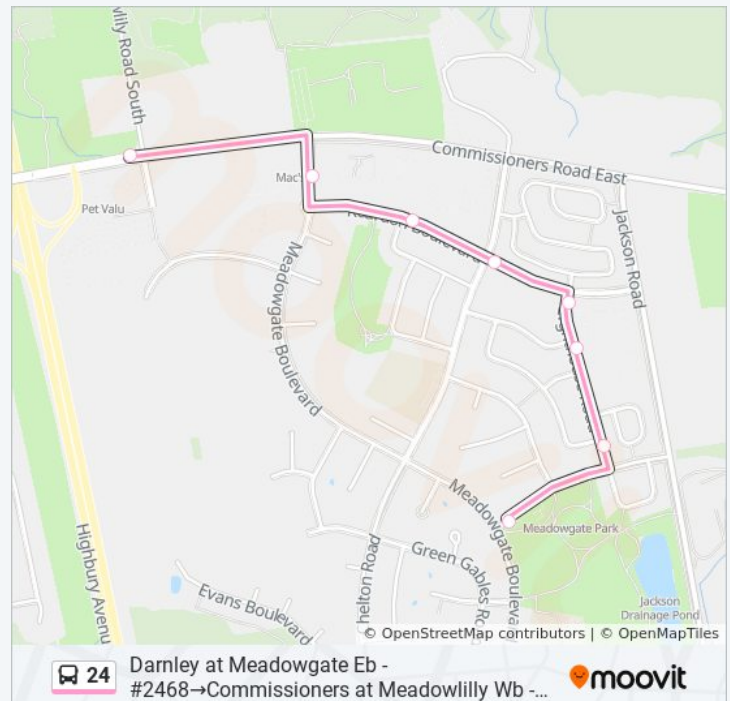

#2468→Commissioners at Meadowlilly Wb - #2216

Stops: 8

Trip Duration: 5 min

Line Summary:

Direction: Darnley at Meadowgate Eb - #2468→Westmount Mall at Stop 1 - #1997

39 stops

[VIEW LINE SCHEDULE](#)

Darnley at Meadowgate Eb - #2468