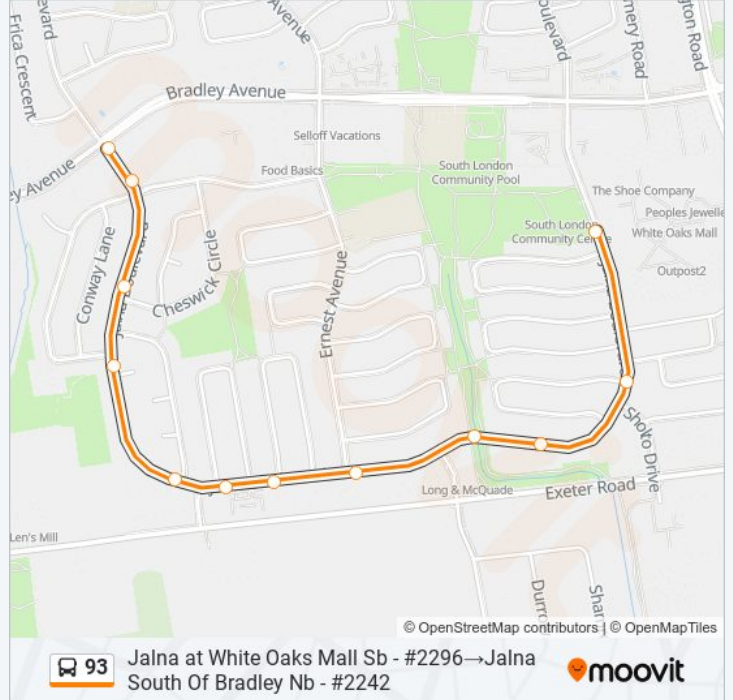

**93 bus Info**

**Direction:** Bradley at Jalna Eb - #296→Jalna at White Oaks Mall Sb - #2296

**Stops:** 6

**Trip Duration:** 3 min

**Line Summary:**

**Direction: Jalna at White Oaks Mall Sb - #2296→Jalna South Of Bradley Nb - #2242**

12 stops

[VIEW LINE SCHEDULE](#)

- Jalna at White Oaks Mall Sb - #2296
- Jalna at Archer N Leg Sb - #1661
- Jalna South Of Archer 2 Sb - #2598
- Jalna at Meg Wb - #1063
- Jalna at Ernest South Wb - #1056
- Jalna at Augusta Wb - #1039
- Jalna at Clara Cr Wb - #1049
- Jalna at Fairchild Wb - #1059
- 1559 Jalna Nb - #1058
- Jalna at Cheswick Circle Nb - #1048
- Jalna at Conway Nb - #2243
- Jalna South Of Bradley Nb - #2242

### 93 bus Time Schedule

Jalna at White Oaks Mall Sb - #2296→Jalna South Of Bradley Nb - #2242 Route Timetable:

Sunday	22:53
Monday	Not Operational
Tuesday	00:15
Wednesday	00:15
Thursday	00:15
Friday	00:15
Saturday	00:15 - 23:43

### 93 bus Info

**Direction:** Jalna at White Oaks Mall Sb - #2296→Jalna South Of Bradley Nb - #2242

**Stops:** 12

**Trip Duration:** 6 min

**Line Summary:**

**Direction: Jalna at White Oaks Mall Sb - #2296→Masonville Place Stop #3 - #1142**