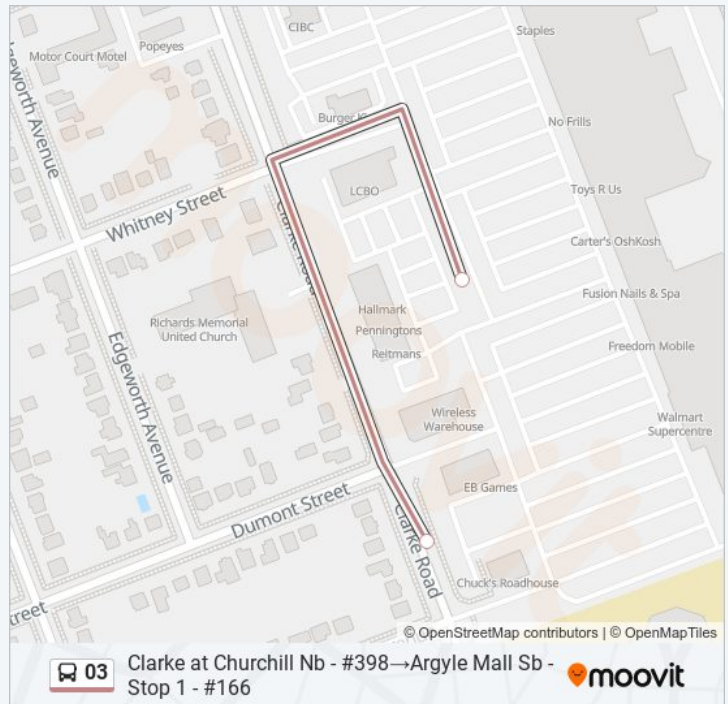

Use the Moovit App to find the closest 03 bus station near you and find out when is the next 03 bus arriving.

Direction: Argyle Mall Sb - Stop 1 - #166→Richmond South Of Queens Sb - #2742

41 stops

[VIEW LINE SCHEDULE](#)

03 bus Info

Direction: Argyle Mall Sb - Stop 1 - #166→Richmond South Of Queens Sb - #2742

Stops: 41

Trip Duration: 31 min

Line Summary:

- Hamilton at Ymca Wb - #2662
- Hamilton at Fairmont Wb - #2656
- Hamilton at Hale Wb - #859
- Hamilton at Highbury Wb - #861
- Hamilton at Giles Wb - #856
- Hamilton at East Wb - #850
- Hamilton at St. Julien Wb - #884
- Hamilton at Elm Wb - #854
- Hamilton at Egerton Wb - #852
- Hamilton at Sackville Wb - #880
- Hamilton at Rectory Wb - #875
- Hamilton at Little Grey Wb - #863
- Hamilton at Adelaide Wb - #846
- Hamilton at William Wb - #2318
- Horton at Hamilton Wb - #966
- Horton at Colborne Wb - #2239
- Horton at Waterloo Wb - #977
- Wellington North Of Horton Nb - #1947
- Wellington at York Nb - #1979
- Wellington South Of Dundas St Nb - #1939
- Queens at Clarence Wb - #1442
- Richmond South Of Queens Sb - #2742

Direction: Clarke at Churchill Nb - #398→Argyle Mall Sb - Stop 1 - #166

2 stops

[VIEW LINE SCHEDULE](#)

Clarke at Churchill Nb - #398

Argyle Mall Sb - Stop 1 - #166

03 bus Time Schedule

Clarke at Churchill Nb - #398→Argyle Mall Sb - Stop 1 - #166 Route Timetable:

03 bus Info

Direction: Clarke at Churchill Nb - #398→Argyle Mall Sb - Stop 1 - #166

Stops: 2

Trip Duration: 1 min

Line Summary:

Direction: Hamilton at Highbury Wb - #861→Richmond South Of Queens Sb - #2742