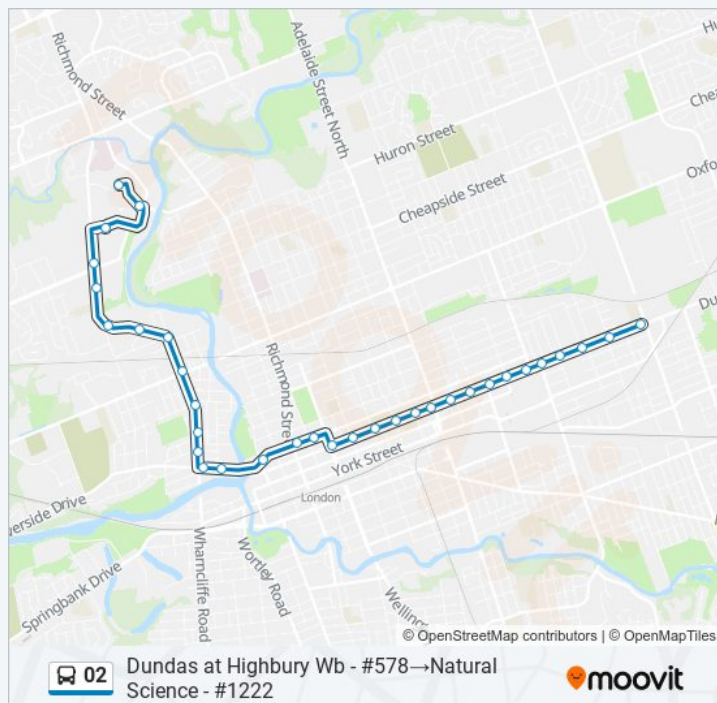

Western at Platts Lane Nb - #2001

Western South Of Phillip Aziz Nb - #2290

Western North Of Phillip Aziz Nb - #2291

Alumni Hall Eb - #141

Talbot College - #1173

Natural Science - #1222

Direction: Dundas at Highbury Wb - #578→Natural Science - #1222

33 stops

[VIEW LINE SCHEDULE](#)

Dundas at Highbury Wb - #578

Dundas East Of Ashland Wb - #542

Dundas at McCormick Blvd Wb - #2219

Dundas at Dorinda Wb - #554

Dundas at Egerton Wb - #561

Dundas at Quebec Wb - #595

Dundas at Ontario Wb - #593

Dundas at Rectory Wb - #597

Dundas at English Wb - #565

Dundas at Elizabeth Wb - #564

Dundas at Adelaide Wb - #538

Dundas at William Wb - #624

Dundas at Maitland Wb - #586

Dundas at Colborne Wb - #553

Dundas at Waterloo Wb - #615

Dundas at Wellington Wb - #620

Queens at Clarence Wb - #1442

Queens at Richmond 1 Wb - #2737

Queens at Ridout Wb - #1443

Riverside at Wilson Wb - #1603

Riverside East Of Wharncliffe Wb - #2336

Wharncliffe at Mount Pleasant Nb - #2044

02 bus Time Schedule

Dundas at Highbury Wb - #578→Natural Science - #1222 Route Timetable:

Sunday	06:08 - 11:08
Monday	Not Operational
Tuesday	Not Operational
Wednesday	Not Operational
Thursday	Not Operational
Friday	Not Operational
Saturday	10:13

02 bus Info

Direction: Dundas at Highbury Wb - #578→Natural Science - #1222

Stops: 33

Trip Duration: 27 min

Line Summary: