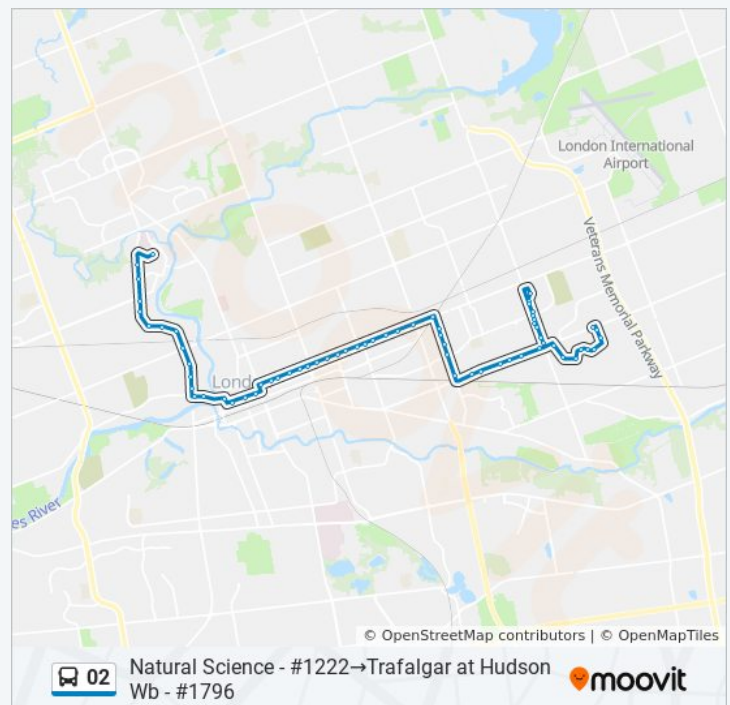

**02 bus Info**

**Direction:** Natural Science - #1222→Trafalgar at Hudson Wb - #1796

**Stops:** 65

**Trip Duration:** 57 min

**Line Summary:**

Dundas at Kellogg Lane Eb - #583

Dundas at Eleanor Eb - #562

Dundas at Ashland Eb - #540