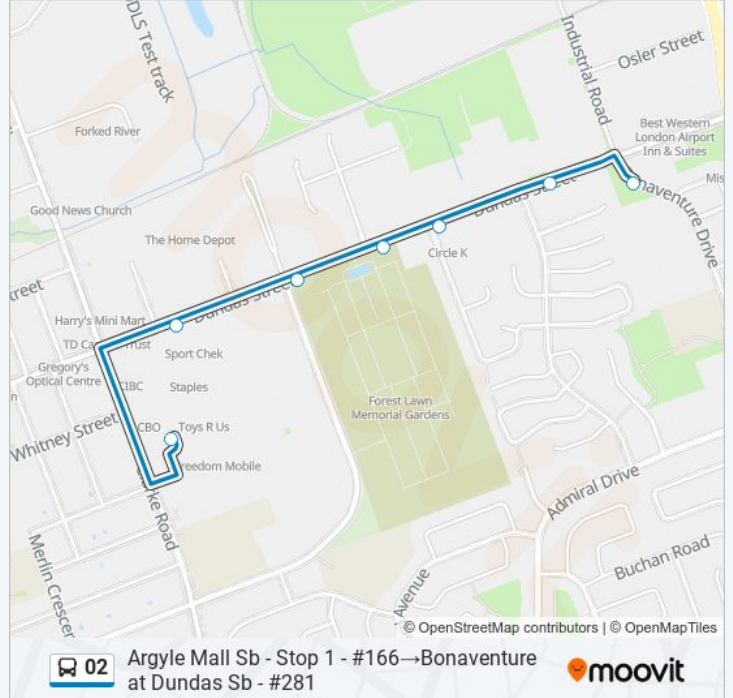

Use the Moovit App to find the closest 02 bus station near you and find out when is the next 02 bus arriving.

**Direction: Argyle Mall Sb - Stop 1 - #166→Bonaventure at Dundas Sb - #281**

7 stops

[VIEW LINE SCHEDULE](#)

- Argyle Mall Sb - Stop 1 - #166
- Dundas East Of Eastwood Eb - #557
- Dundas East Of Wavell Eb - #617
- Dundas at Forest Lawn Eb - #569
- Dundas at Speight Eb - #605
- Dundas at Carlyle Eb - #547
- Bonaventure at Dundas Sb - #281

**02 bus Time Schedule**

Argyle Mall Sb - Stop 1 - #166→Bonaventure at Dundas Sb - #281 Route Timetable:

Sunday	06:15 - 11:06
Monday	05:57
Tuesday	05:57
Wednesday	05:57
Thursday	05:57
Friday	05:57
Saturday	Not Operational

**02 bus Info**

**Direction:** Argyle Mall Sb - Stop 1 - #166→Bonaventure at Dundas Sb - #281

**Stops:** 7

**Trip Duration:** 4 min

**Line Summary:**

**Direction: Bonaventure at Dundas Sb - #281 → Argyle Mall Nb - Stop 2 - #167**