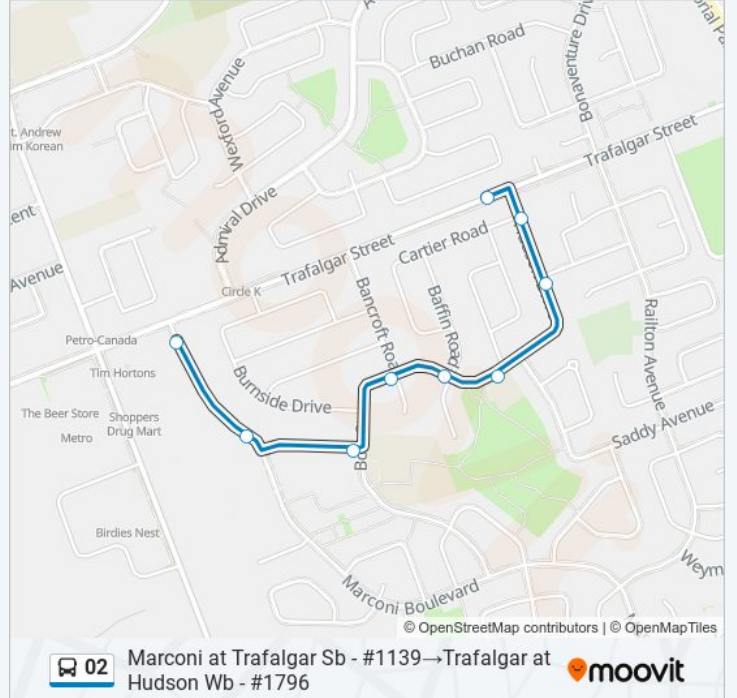

Direction: Natural Science - #1222→Bonaventure at Dundas Sb - #281

46 stops

[VIEW LINE SCHEDULE](#)

- Natural Science - #1222
- Huron College - #1989
- Western at Lambton Sb - #1996
- Western at Sarnia Rd Sb - #2003
- Althouse College - #2004
- Western at Platts Lane Sb - #2002
- Western at Hollywood Crt Sb - #1993
- Western at Essex Sb - #2042
- Wharnccliffe at Oxford Sb - #2047
- Wharnccliffe at Paul Sb - #2049
- Wharnccliffe at Lexington Sb - #2041
- Wharnccliffe at Mt. Pleasant Ave Sb - #2045
- Riverside at Wharnccliffe Eb - #1600
- Riverside at Wilson Eb - #1602
- Dundas at Ridout Eb - #600
- King at Talbot Eb - #2736
- King at Richmond Eb - #1086
- Dundas East Of Wellington Eb - #622

02 bus Time Schedule

Natural Science - #1222→Bonaventure at Dundas Sb - #281 Route Timetable:

Sunday	00:38 - 22:07
Monday	06:12 - 23:57
Tuesday	00:37 - 23:57
Wednesday	00:37 - 23:57
Thursday	00:37 - 23:57
Friday	00:37 - 23:57
Saturday	00:37 - 23:40

02 bus Info

Direction: Natural Science - #1222→Bonaventure at Dundas Sb - #281

Stops: 46

Trip Duration: 43 min

Line Summary: