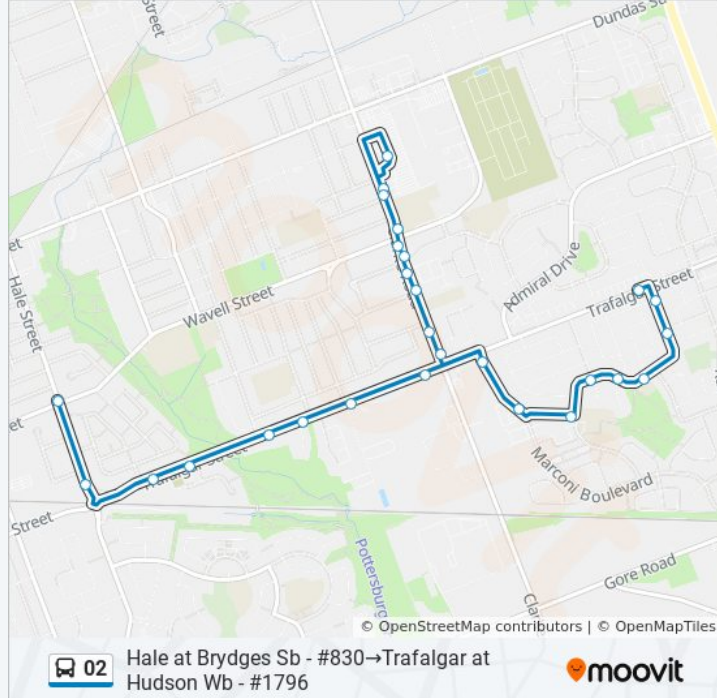

Clarke at Sudbury Sb - #416

Marconi at Trafalgar Sb - #1139

Marconi at Noel Sb - #1137

Noel at Bow Eb - #1238

Bow at Bancroft Eb - #290

Hudson at Baffin Place Eb - #990

Hudson at Frobisher Eb - #991

Hudson at Joliet Nb - #992

Hudson at Trafalgar Nb - #993

Trafalgar at Hudson Wb - #1796

Direction: King at Richmond Eb - #1086→Bonaventure at Dundas Sb - #281

30 stops

[VIEW LINE SCHEDULE](#)

King at Richmond Eb - #1086

Dundas East Of Wellington Eb - #622

Dundas East Of Waterloo Eb - #614

Dundas at Colborne Eb - #552

Dundas at Maitland Eb - #585

Dundas at William Eb - #623

Dundas at Adelaide Eb - #537

Dundas at Lyle Eb - #584

Dundas at Hewitt Eb - #576

Dundas at Rectory Eb - #596

Dundas at Ontario Eb - #592

Dundas at Quebec Eb - #594

Dundas at Egerton Eb - #560

Dundas at Kellogg Lane Eb - #583

Dundas at Eleanor Eb - #562

Dundas at Ashland Eb - #540

Dundas at Highbury Eb - #577

Dundas West Of Hale Eb - #573

02 bus Time Schedule

King at Richmond Eb - #1086→Bonaventure at Dundas Sb - #281 Route Timetable:

Sunday	Not Operational
Monday	06:07
Tuesday	06:07
Wednesday	06:07
Thursday	06:07
Friday	06:07
Saturday	Not Operational

02 bus Info

Direction: King at Richmond Eb - #1086→Bonaventure at Dundas Sb - #281

Stops: 30

Trip Duration: 24 min

Line Summary: