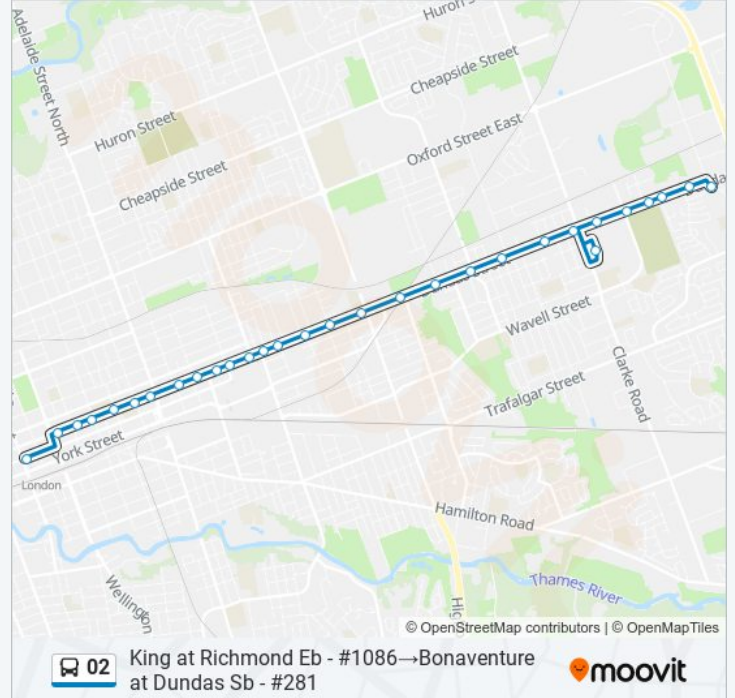

**Stops:** 30

**Trip Duration:** 24 min

**Line Summary:**

Dundas at First Eb - #566

Dundas at Saskatoon Eb - #602

Dundas at Manitoba Eb - #587

Dundas at Beatrice Eb - #543

Dundas at Clarke Eb - #550

Argyle Mall Sb - Stop 1 - #166

Dundas East Of Eastwood Eb - #557

Dundas East Of Wavell Eb - #617

Dundas at Forest Lawn Eb - #569

Dundas at Speight Eb - #605

Dundas at Carlyle Eb - #547

Bonaventure at Dundas Sb - #281

**Direction: Marconi at Trafalgar Sb - #1139→Trafalgar at Hudson Wb - #1796**

9 stops

[VIEW LINE SCHEDULE](#)

Marconi at Trafalgar Sb - #1139

Marconi at Noel Sb - #1137

Noel at Bow Eb - #1238

Bow at Bancroft Eb - #290