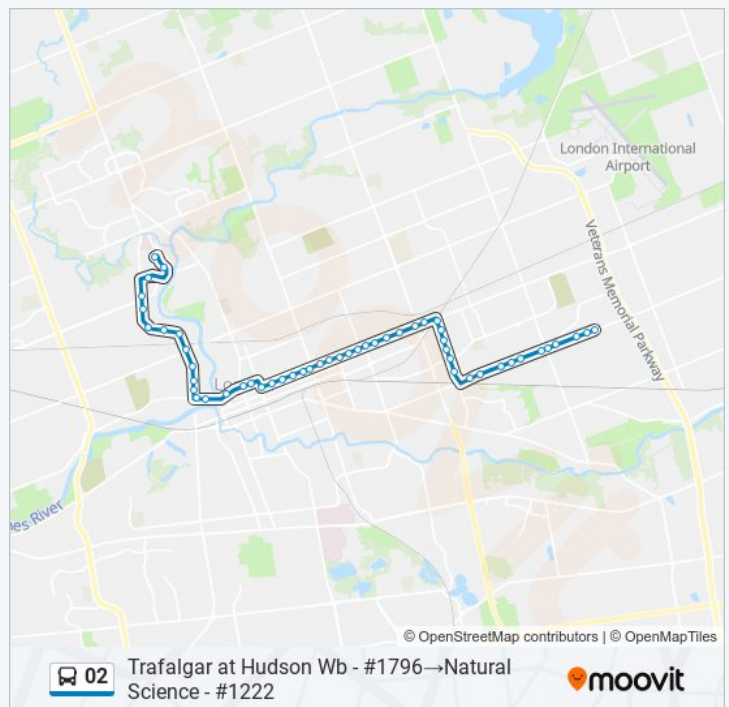

51 stops

[VIEW LINE SCHEDULE](#)

- Trafalgar at Hudson Wb - #1796
- Trafalgar Between Hudson And Admiral Wb - #1797
- Trafalgar at Bancroft Wb - #1790
- Trafalgar at Marconi Blvd Wb - #1798
- Trafalgar at Clarke Rd Wb - #1792
- Trafalgar West Of Clarke Rd Wb - #1793
- Trafalgar at Atkinson Wb - #1788
- Trafalgar at Dawn Wb - #1794
- Trafalgar at Vancouver Wb - #1804
- Trafalgar at Thorne Wb - #1802
- Trafalgar at Stevenson Ave Wb - #1800
- Hale at Stevenson Nb - #839
- Hale at Brydges Nb - #829
- Hale at Graydon Nb - #836
- Hale at Eastman Nb - #834
- Hale at Doulton Nb - #831
- Hale at Dundas Nb - #833
- Dundas West Of Hale Wb - #574
- Dundas at Highbury Wb - #578
- Dundas East Of Ashland Wb - #542
- Dundas at McCormick Blvd Wb - #2219
- Dundas at Dorinda Wb - #554
- Dundas at Egerton Wb - #561
- Dundas at Quebec Wb - #595
- Dundas at Ontario Wb - #593
- Dundas at Rectory Wb - #597
- Dundas at English Wb - #565
- Dundas at Elizabeth Wb - #564
- Dundas at Adelaide Wb - #538
- Dundas at William Wb - #624
- Dundas at Maitland Wb - #586

Trafalgar at Hudson Wb - #1796→Natural Science - #1222 Route Timetable:

Sunday	07:04 - 22:30
Monday	06:03 - 23:20
Tuesday	00:03 - 23:20
Wednesday	00:03 - 23:20
Thursday	00:03 - 23:20
Friday	00:03 - 23:20
Saturday	00:03 - 23:59

02 bus Info

Direction: Trafalgar at Hudson Wb - #1796→Natural Science - #1222

Stops: 51

Trip Duration: 42 min

Line Summary: