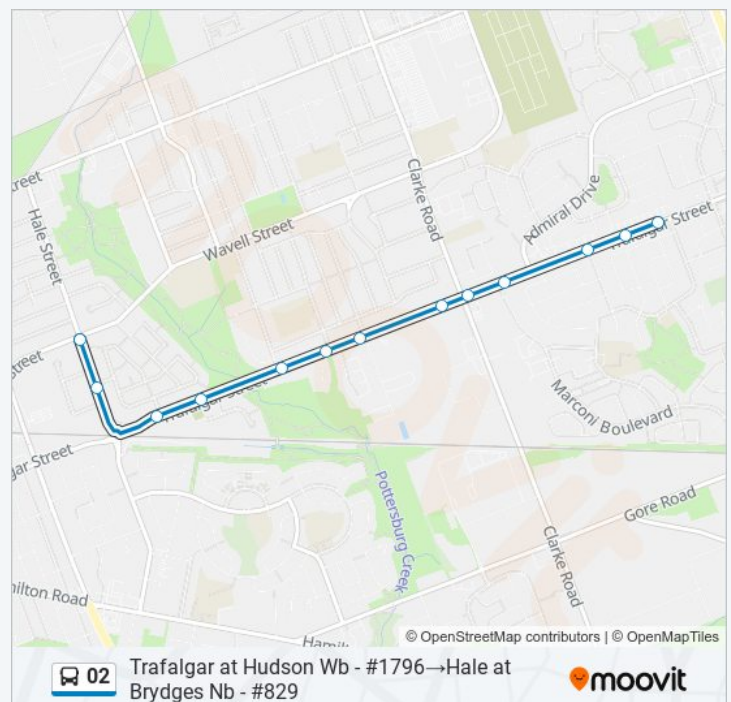

**02 bus Info**

**Direction:** Trafalgar at Hudson Wb - #1796→Hale at Brydges Nb - #829

**Stops:** 13

**Trip Duration:** 7 min

**Line Summary:**

**Direction: Trafalgar at Hudson Wb - #1796→Natural Science - #1222**