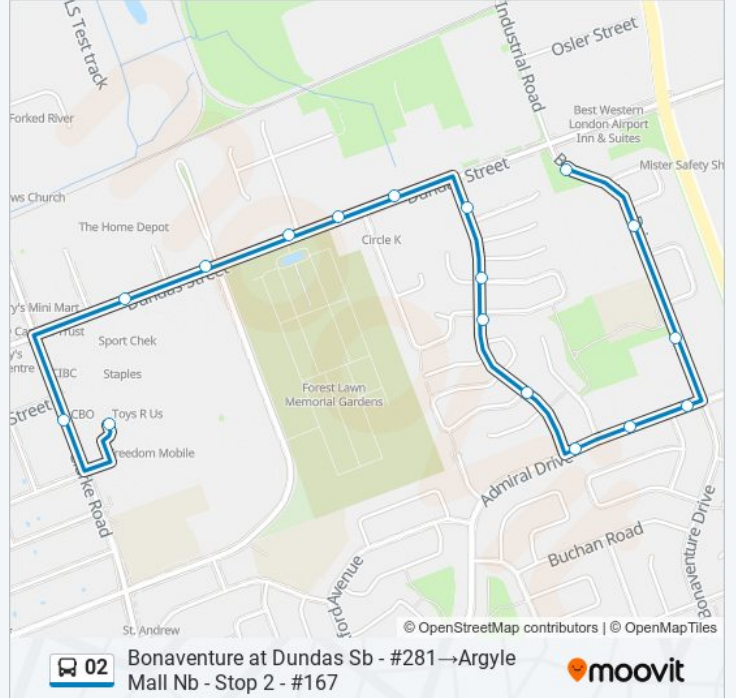

Use the Moovit App to find the closest 02 bus station near you and find out when is the next 02 bus arriving.

**Direction: Argyle Mall Sb - Stop 1 - #166→Bonaventure at Dundas Sb - #281**

7 stops

[VIEW LINE SCHEDULE](#)

**02 bus Info**

**Direction:** Argyle Mall Sb - Stop 1 - #166→Bonaventure at Dundas Sb - #281

**Stops:** 7

**Trip Duration:** 4 min

**Line Summary:**

**Direction: Bonaventure at Dundas Sb - #281 → Argyle Mall Nb - Stop 2 - #167**

Sunday	01:20 - 22:45
Monday	23:54
Tuesday	01:09 - 23:54
Wednesday	01:09 - 23:54
Thursday	01:09 - 23:54
Friday	01:09 - 23:54
Saturday	01:09 - 20:50

**02 bus Info**

**Direction:** Bonaventure at Dundas Sb - #281 → Argyle Mall Nb - Stop 2 - #167

**Stops:** 17

**Trip Duration:** 8 min

**Line Summary:**

**Direction: Bonaventure at Dundas Sb - #281 → Natural Science - #1222**

57 stops

[VIEW LINE SCHEDULE](#)

- Bonaventure at Dundas Sb - #281
- Bonaventure at Simpson Cr Sb - #285
- Bonaventure at Moreau Cr Sb - #283
- Admiral at Bonaventure Wb - #94
- Admiral at Vaubois Wb - #102
- Admiral at Carlyle Wb - #96
- Carlyle at Caprice Cres Nb - #327
- Carlyle at Speight Cres South Nb - #329
- Carlyle at Speight Cres North Nb - #328
- Carlyle at Tiffany Nb - #330
- Dundas East Of Speight Wb - #606
- Dundas West Of Speight Wb - #607
- Dundas at Forest Lawn Wb - #570
- Dundas at Arvilla Wb - #539
- Dundas at Eastwood Wb - #556
- Clarke at Whitney Sb - #2212
- Argyle Mall Nb - Stop 2 - #167
- Dundas at Clarke Wb - #551