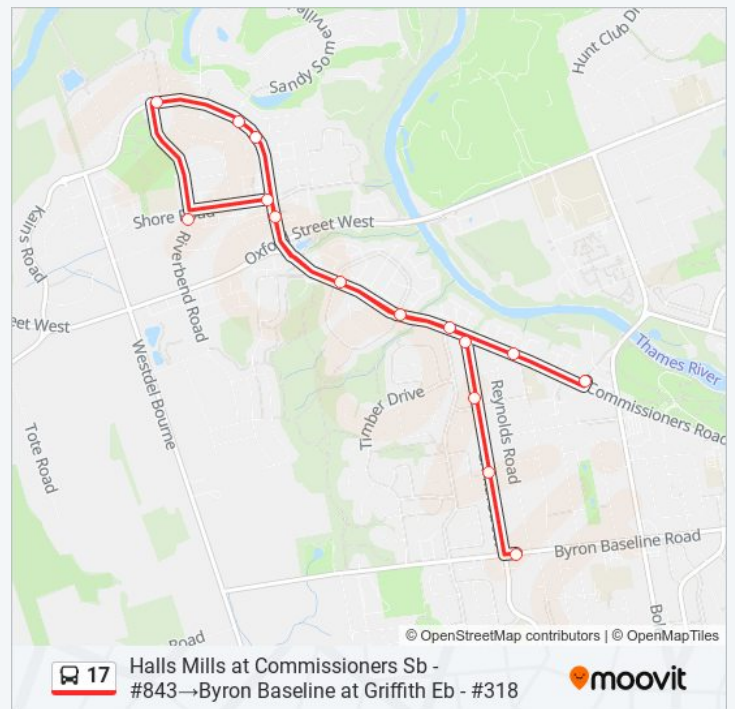

Commissioners at Grandview Wb - #2536

Commissioners at Cadeau Terrace 1 Wb - #2531

Commissioners at Cadeau Terrace 2 Wb - #2532

Kains at Oxford Nb - #2543

Kains at Kirkpatrick Nb - #2542

Kains at Summerville Nb - #2546

Kains at Riverbend Wb - #2545

Riverbend at Shore Sb - #2547

Shore at Kains Eb - #2548

Griffith at Commissioners Sb - #811

Griffith at Helena Montague Sb - #816

Griffith at Norman Sb - #817

Byron Baseline at Griffith Eb - #318

Thursday	05:51 - 06:37
Friday	05:51 - 06:37
Saturday	05:57

17 bus Info

Direction: Halls Mills at Commissioners Sb - #843→Byron Baseline at Griffith Eb - #318

Stops: 15

Trip Duration: 4 min

Line Summary:

Direction: Halls Mills at Commissioners Sb - #843→Shore at Kains Eb - #2548

11 stops

[VIEW LINE SCHEDULE](#)

Halls Mills at Commissioners Sb - #843

Commissioners at Stephen Wb - #482

Commissioners at Grandview Wb - #2536

Commissioners at Cadeau Terrace 1 Wb - #2531

Commissioners at Cadeau Terrace 2 Wb - #2532

Kains at Oxford Nb - #2543

Kains at Kirkpatrick Nb - #2542

Kains at Summerville Nb - #2546

17 bus Time Schedule

Halls Mills at Commissioners Sb - #843→Shore at Kains Eb - #2548 Route Timetable:

Sunday	Not Operational
Monday	06:17
Tuesday	06:17
Wednesday	06:17
Thursday	06:17
Friday	06:17
Saturday	Not Operational

17 bus Info