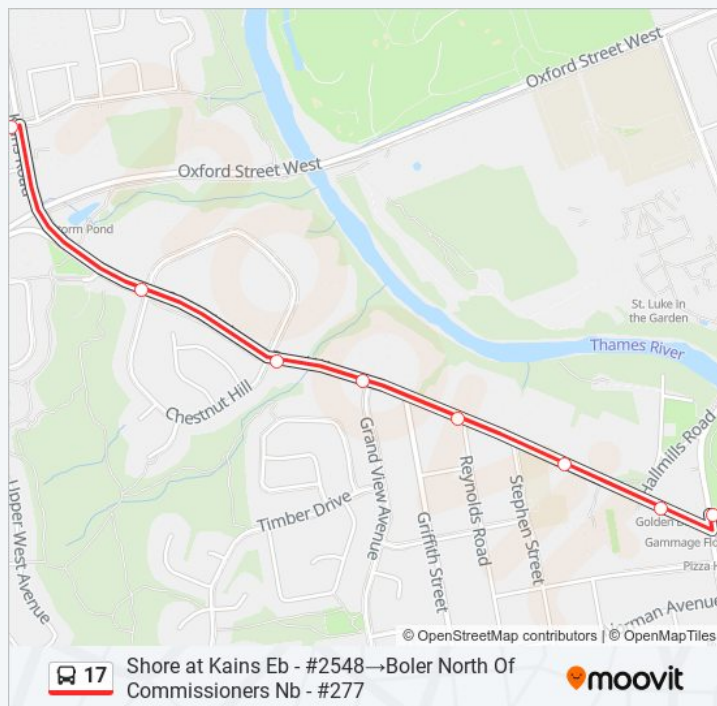

Stops: 8

Trip Duration: 4 min

Line Summary:

17 bus time schedules and route maps are available in an offline PDF at moovitapp.com. Use the [Moovit App](#) to see live bus times, train schedule or subway schedule, and step-by-step directions for all public transit in London.