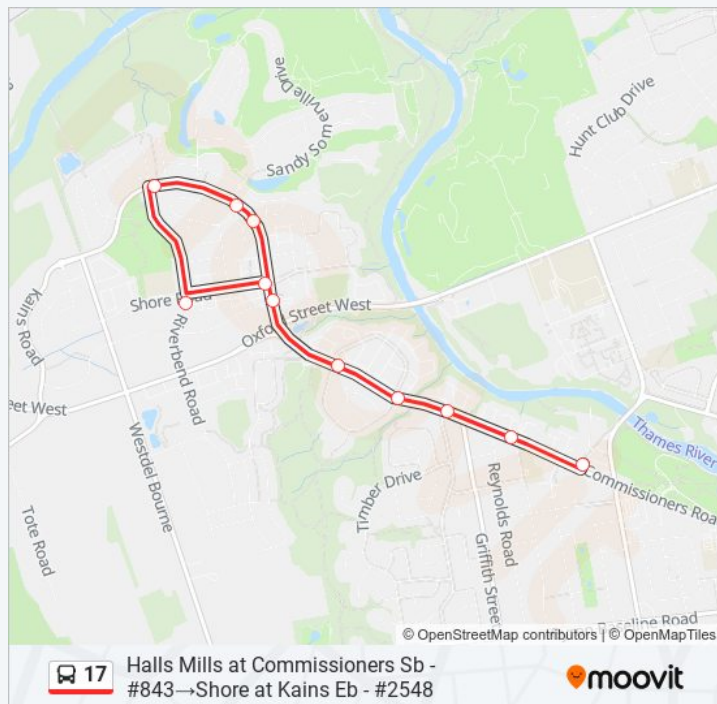

Line Summary:

Direction: Shore at Kains Eb - #2548→Argyle Mall Nb - Stop 2 - #167

71 stops

[VIEW LINE SCHEDULE](#)

Shore at Kains Eb - #2548

Commissioners at Chestnut Hill 1 Sb - #2533

Commissioners at Chestnut Hill 2 Sb - #2534