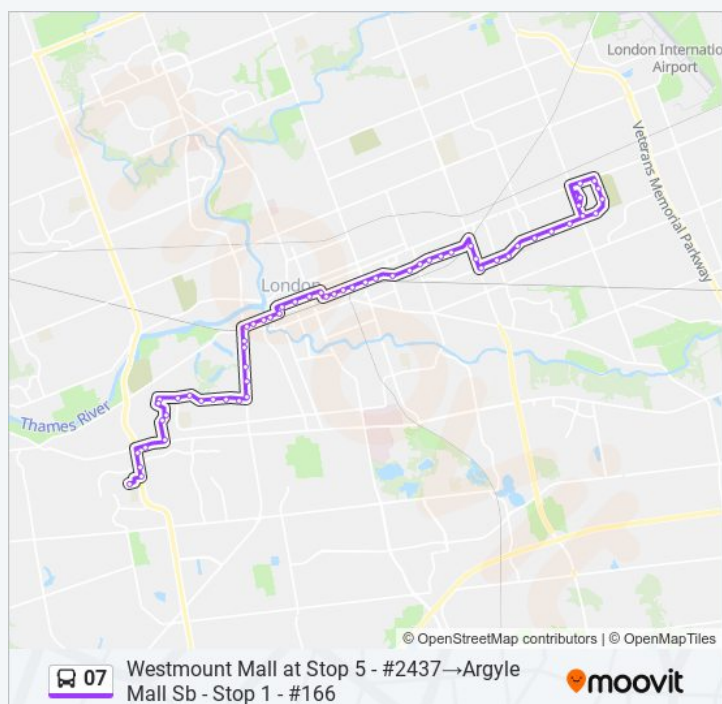

Stanley at Wortley Eb - #1760

York at Thames Eb - #2170

07 bus Time Schedule

Westmount Mall at Stop 5 - #2437→Argyle Mall Sb - Stop 1 - #166 Route Timetable:

Sunday	08:39 - 22:36
Monday	06:04 - 23:35
Tuesday	06:04 - 23:35
Wednesday	06:04 - 23:35
Thursday	06:04 - 23:35
Friday	06:04 - 23:35
Saturday	06:08 - 23:42

07 bus Info

Direction: Westmount Mall at Stop 5 - #2437→Argyle Mall Sb - Stop 1 - #166

Stops: 62

Trip Duration: 48 min

Line Summary:

Ridout at York Nb - #2743

King at Talbot Eb - #2736

King at Richmond Eb - #1086

King West Of Wellington Eb - #2916

Waterloo & King St Sb - #2744

York at Waterloo Eb - #2172

York at Colborne Eb - #2157

York at Maitland Eb - #2163

York at William Eb - #2175

York at Adelaide Eb - #2154

York at Lyle Eb - #2161