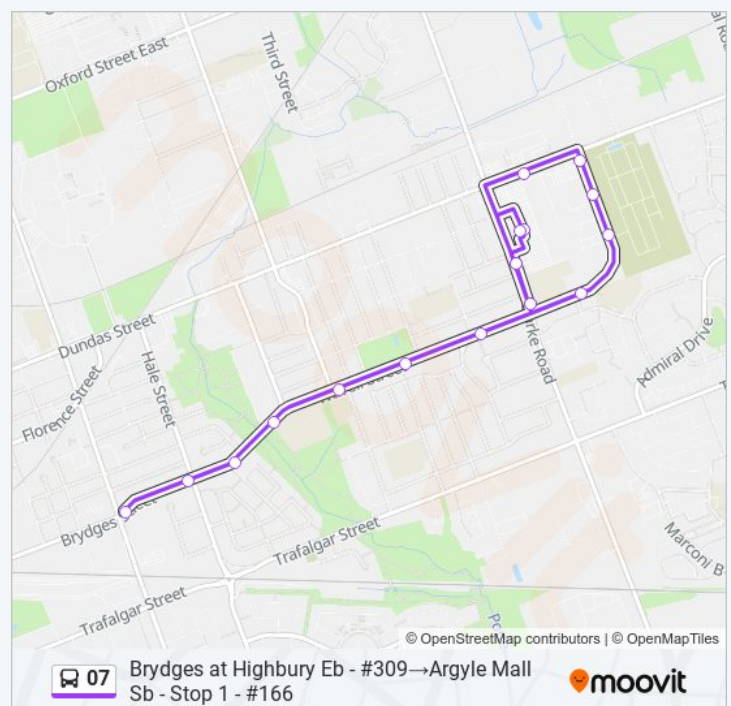

Direction: Brydges at Highbury Eb - #309→Argyle Mall Sb - Stop 1 - #166

18 stops

[VIEW LINE SCHEDULE](#)

Brydges at Highbury Eb - #309

Brydges at Hale Eb - #305

Brydges at Cornish Eb - #2207

Wavell at Kiwanis Park Dr Eb - #1910

Brydges at Highbury Eb - #309→Argyle Mall Sb - Stop 1 - #166 Route Timetable:

Sunday	08:51
Monday	05:50 - 13:57
Tuesday	05:50 - 13:57
Wednesday	05:50 - 13:57
Thursday	05:50 - 13:57
Friday	05:50 - 13:57
Saturday	Not Operational

07 bus Info

Direction: Brydges at Highbury Eb - #309→Argyle Mall Sb - Stop 1 - #166

Stops: 18

Trip Duration: 13 min

Line Summary:

Direction: King at Richmond Eb - #1086→Argyle Mall Sb - Stop 1 - #166

35 stops

07 bus Time Schedule

King at Richmond Eb - #1086→Argyle Mall Sb - Stop 1 - #166 Route Timetable:

King at Richmond Eb - #1086

King West Of Wellington Eb - #2916

Waterloo & King St Sb - #2744

York at Waterloo Eb - #2172