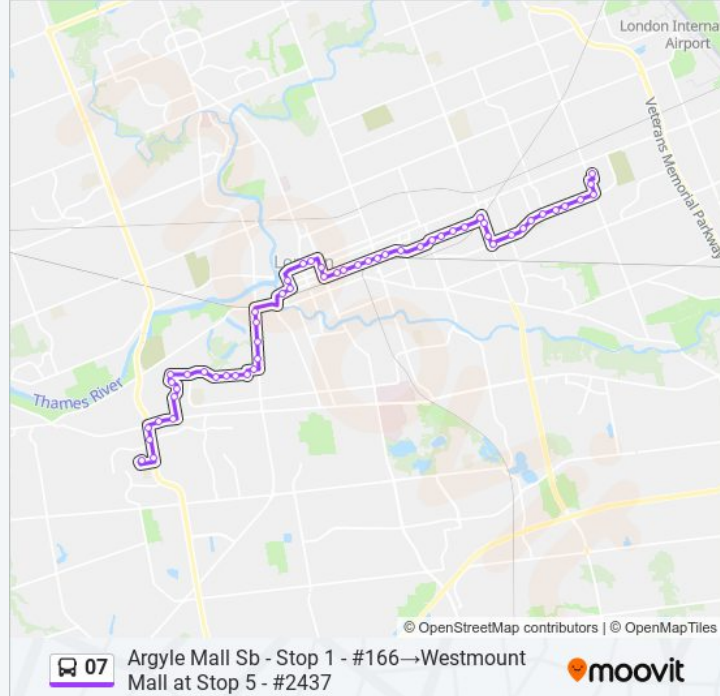

Emery at Ridgewood Wb - #2220

Southcrest at Base Line Rd Wb - #2764

Southcrest at Gardenwood Dr Wb - #2766

Berkshire South Of Gardenwood Sb - #2198

Berkshire at Robin Sb - #243

Berkshire at Topping Lane Sb - #247

Commissioners at Topping Lane Wb - #2466

Commissioners at Forest Edge Wb - #2464

Wonderland at Commissioners Sb - #2101

Wonderland at Villagegreen Ave Sb - #2136

Wonderland at Viscount Rd Sb - #2305

Westmount Mall at Stop 5 - #2437

Direction: Brydges at Highbury Eb - #309→Argyle Mall Sb - Stop 1 - #166

18 stops

[VIEW LINE SCHEDULE](#)

Brydges at Highbury Eb - #309

Brydges at Hale Eb - #305

Brydges at Cornish Eb - #2207

Wavell at Kiwanis Park Dr Eb - #1910