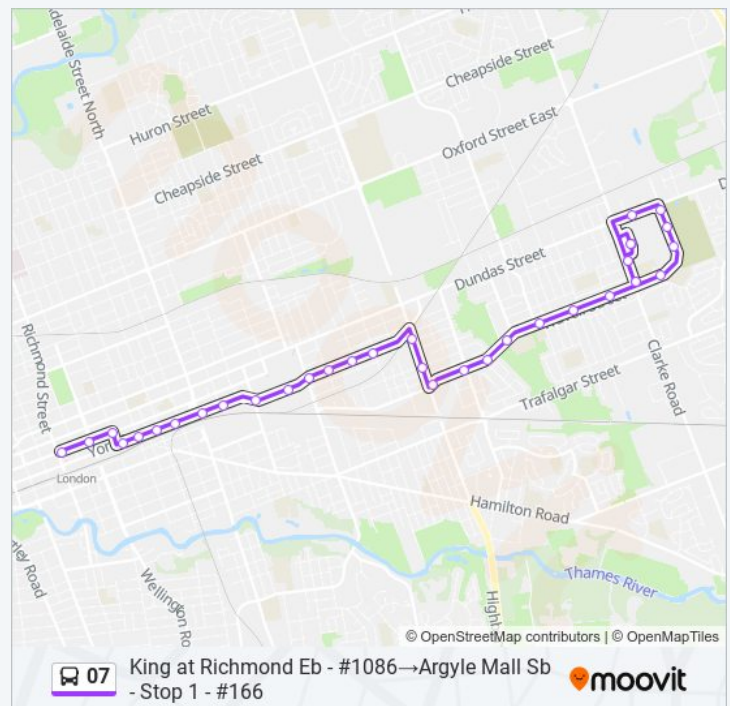

Clarke at Churchill Nb - #398

Argyle Mall Nb - Stop 2 - #167

Dundas East Of Eastwood Eb - #557

Wavell at Dundas Sb - #1906

2040 Wavell Sb - #1903

1990 Wavell Sb - #1905

Wavell at Castle Dr Wb - #1897

Sunday	09:24
Monday	Not Operational
Tuesday	Not Operational
Wednesday	Not Operational
Thursday	Not Operational
Friday	Not Operational
Saturday	Not Operational

07 bus Info

Direction: King at Richmond Eb - #1086→Argyle Mall Sb - Stop 1 - #166

Stops: 35

Trip Duration: 26 min

Line Summary:

Clarke Road Secondary School - #420

Clarke at Churchill Nb - #398

Argyle Mall Sb - Stop 1 - #166