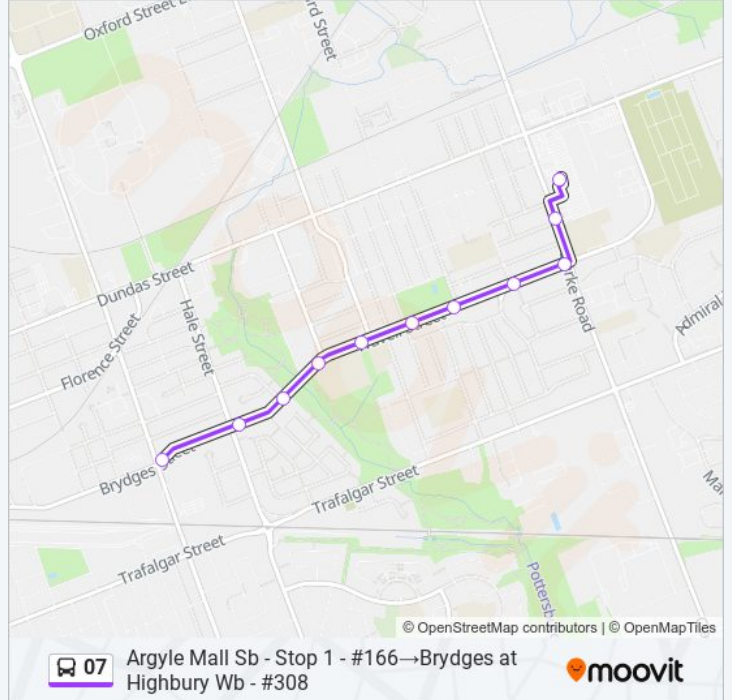

Use the Moovit App to find the closest 07 bus station near you and find out when is the next 07 bus arriving.

Direction: Argyle Mall Sb - Stop 1 - #166→Brydges at Highbury Wb - #308

11 stops

[VIEW LINE SCHEDULE](#)

- Argyle Mall Sb - Stop 1 - #166
- Clarke at Churchill Sb - #399
- Wavell at Clarke Wb - #1899
- Wavell at Merlin Cr Wb - #1913
- Wavell at Edmonton St Wb - #1908
- Wavell at Winnipeg Blvd Wb - #1918
- Wavell at Saskatoon St Wb - #1915
- Wavell at Kiwanis Park Dr Wb - #1911
- Brydges at Graydon Wb - #2208
- Brydges at Hale Wb - #306
- Brydges at Highbury Wb - #308

07 bus Time Schedule

Argyle Mall Sb - Stop 1 - #166→Brydges at Highbury Wb - #308 Route Timetable:

Sunday	00:25 - 23:23
Monday	08:52 - 23:51
Tuesday	00:18 - 23:51
Wednesday	00:18 - 23:51
Thursday	00:18 - 23:51
Friday	00:18 - 23:51
Saturday	00:18 - 23:55

07 bus Info

Direction: Argyle Mall Sb - Stop 1 - #166→Brydges at Highbury Wb - #308

Stops: 11

Trip Duration: 6 min

Line Summary:

Direction: Argyle Mall Sb - Stop 1 - #166→Westmount Mall at Stop 5 - #2437

54 stops