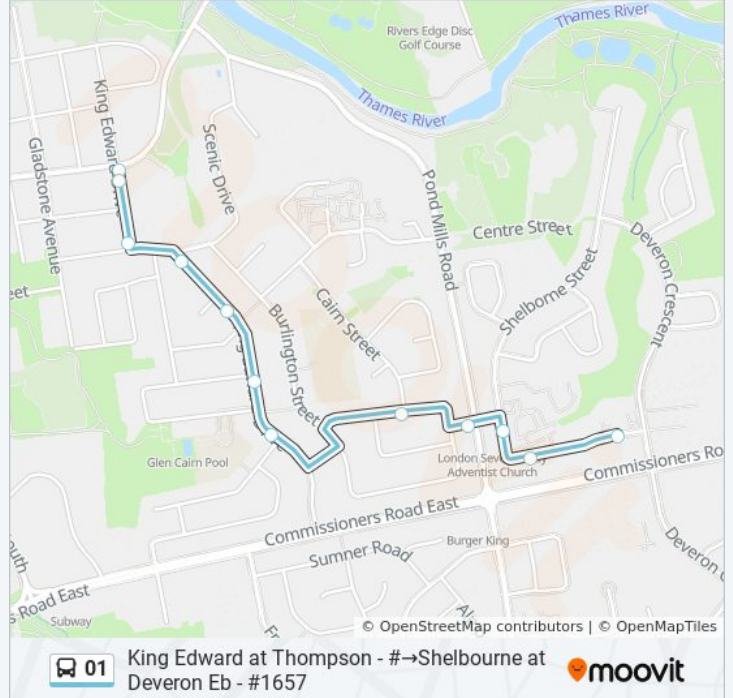

Stops: 6

Trip Duration: 3 min

Line Summary:

Direction: King Edward at Thompson - #→Shelbourne at Deveron Eb - #1657

12 stops

[VIEW LINE SCHEDULE](#)

- King Edward at Thompson - #
- King Edward at Thompson Sb - #1089
- King Edward at Dieppe Sb - #2334
- King Edward at Scenic Sb - #1088
- King Edward at Echo Sb - #1083
- King Edward at Chippendale Sb - #1079
- King Edward at Eagle Sb - #1082
- Burlington at Cairn Eb - #312
- Burlington at Pond Mills Eb - #313
- Shelbourne at Burlington Gate Sb - #1656
- Shelbourne Between Burlington And Deveron Eb - #2452
- Shelbourne at Deveron Eb - #1657

01 bus Time Schedule

King Edward at Thompson - #→Shelbourne at Deveron Eb - #1657 Route Timetable:

Sunday	08:42 - 12:06
Monday	05:59 - 06:42
Tuesday	05:59 - 06:42
Wednesday	05:59 - 06:42
Thursday	05:59 - 06:42
Friday	05:59 - 06:42
Saturday	06:07

01 bus Info

Direction: King Edward at Thompson - #→Shelbourne at Deveron Eb - #1657

Stops: 12

Trip Duration: 5 min

Line Summary:

Direction: Kipps at Adelaide Eb - #1093→Adelaide at Huron Sb - #40

13 stops

[VIEW LINE SCHEDULE](#)

Stops: 13

Trip Duration: 8 min

Line Summary:

Direction: Kipps at Adelaide Eb - #1093 → Shelbourne at Deveron Eb - #1657

57 stops

[VIEW LINE SCHEDULE](#)

- Kipps at Adelaide Eb - #1093
- Kipps at Belfield Eb - #1096
- Kipps at Barker Eb - #1095
- Kipps at Arbour Glen Eb - #1094
- Kipps at Briarhill Eb - #1097
- Briarhill North Of Melsandra Sb - #302
- Briarhill South Of Melsandra 2 Sb - #2601
- Briarhill at Huron Sb - #300
- Huron at Briarhill Wb - #1003
- Huron at Barker Wb - #999
- Huron at Wedgewood Wb - #1024
- 648 Huron - #998
- Adelaide at Huron Sb - #40
- Adelaide at Victoria Sb - #88
- Cheapside West Of Adelaide Wb - #345
- Cheapside at William Wb - #369
- Cheapside at Maitland Wb - #358
- Colborne at Cheapside Sb - #2796