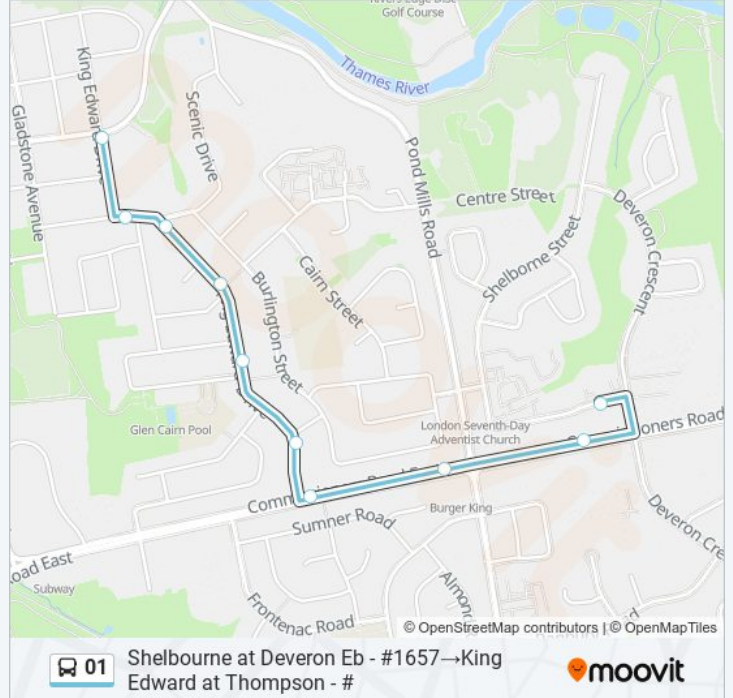

[VIEW LINE SCHEDULE](#)

- Shelbourne at Deveron Eb - #1657
- Commissioners West Of Deveron 2 Wb - #452
- Commissioners West Of Pondmills Wb - #478
- Commissioners at King Edward Wb - #463
- King Edward at Burlington Nb - #1077
- King Edward at Chippendale Nb - #1078
- King Edward at Vermont Ave Nb - #1090
- King Edward at Scenic Nb - #1087
- King Edward at Dieppe Nb - #2333
- King Edward at Thompson - #

01 bus Time Schedule

Shelbourne at Deveron Eb - #1657→King Edward at Thompson - # Route Timetable:

Sunday	00:03 - 22:51
Monday	17:30 - 21:04
Tuesday	17:30 - 21:04
Wednesday	17:30 - 21:04
Thursday	17:30 - 21:04
Friday	17:30 - 21:04
Saturday	17:58

01 bus Info

Direction: Shelbourne at Deveron Eb - #1657→King Edward at Thompson - #

Stops: 10

Trip Duration: 5 min

Line Summary:

Direction: Shelbourne at Deveron Eb - #1657→Kipps at Adelaide Eb - #1093

49 stops

[VIEW LINE SCHEDULE](#)

- Shelbourne at Deveron Eb - #1657
- Commissioners West Of Deveron 2 Wb - #452
- Commissioners West Of Pondmills Wb - #478
- Commissioners at King Edward Wb - #463
- King Edward at Burlington Nb - #1077
- King Edward at Chippendale Nb - #1078
- King Edward at Vermont Ave Nb - #1090
- King Edward at Scenic Nb - #1087
- King Edward at Dieppe Nb - #2333
- Thompson at King Edward Wb - #1787
- Thompson at Gladstonewb - #1784
- Thompson at Chesterfield Wb - #1780
- Thompson at Jacqueline Wb - #1785
- Thompson at Adelaide Wb - #1777
- Westminster at Thompson Rd Sb - #2702
- Westminster at Whetter Ave Sb - #2008
- Westminster at Baseline Rd Sb - #1986
- Base Line West Of Fairview Ave Wb - #189