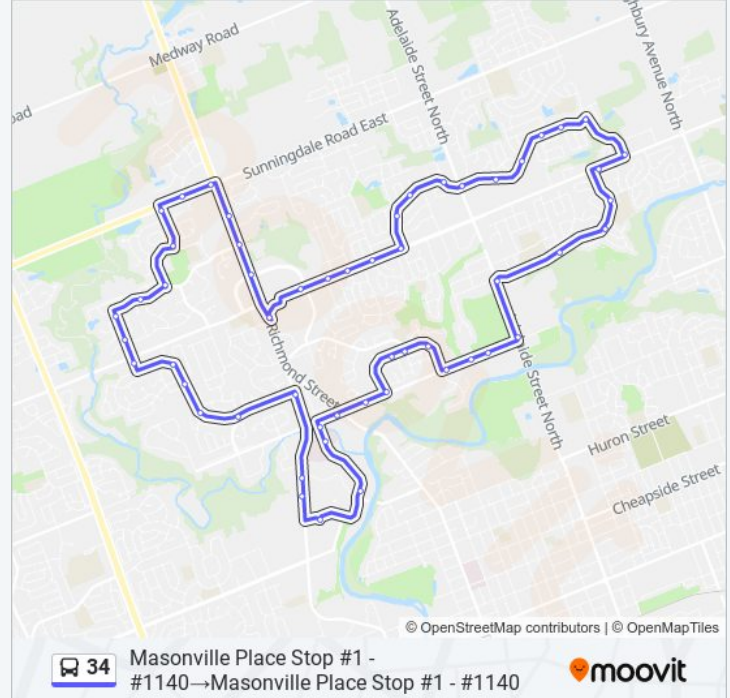

Grenfell at Midale Wb - #803

Grenfell at Grenfell Cr Wb - #801

Grenfell at Adelaide Wb - #800

Phillbrook at Silverbrook Wb - #1385

Phillbrook at Phillbrook - #1383

Phillbrook at Billybrook - #2352

Fanshawe at Phillbrook Wb - #708

Fanshawe at Hastings Wb - #696

Fanshawe at Jennifer 1 Wb - #699

Fanshawe at Jennifer 2 Wb - #700

Fanshawe West Of North Centre Wb - #705

Masonville Place Stop #1 - #1140

**Direction: Masonville Place Stop #2 - #1141 → Masonville Place Stop #2 - #1141**

60 stops

[VIEW LINE SCHEDULE](#)

Masonville Place Stop #2 - #1141

Fanshawe East Of Richmond Eb - #709

Fanshawe West Of North Centre Eb - #704

Fanshawe East Of North Centre Eb - #706

Fanshawe at Hastings West Eb - #697