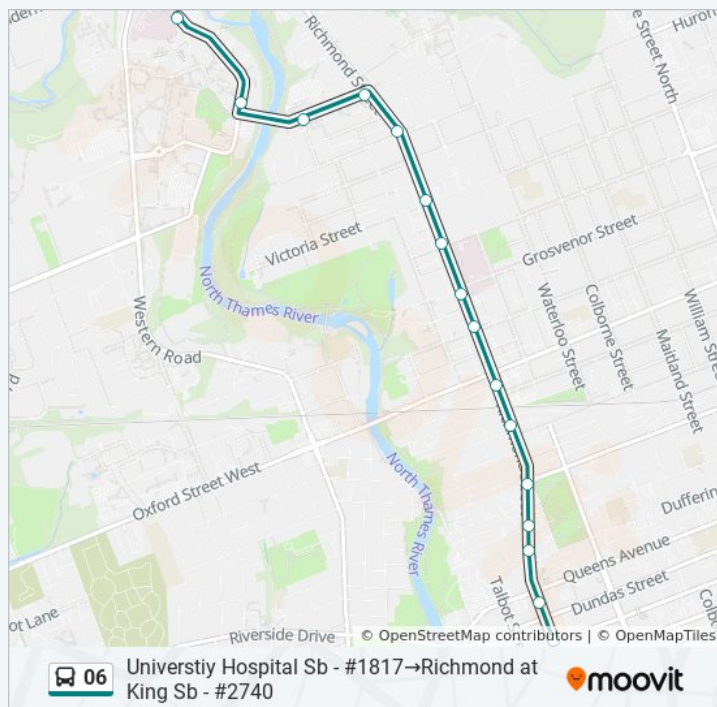

06 bus Info

Direction: Richmond at Queens Nb - #1501→Universtiy Hospital Sb - #1817

Stops: 17

Trip Duration: 13 min

Line Summary:

Direction: Universtiy Hospital Sb - #1817→Parkwood Hospital Main Entrance Wb - #1373

Richmond at St. James Sb - #1487

06 bus Time Schedule

Universtiy Hospital Sb - #1817→Richmond at King Sb - #2740 Route Timetable:

Sunday	00:13 - 23:18
Monday	20:58
Tuesday	00:11 - 20:58
Wednesday	00:11 - 20:58
Thursday	00:11 - 20:58
Friday	00:11 - 20:58
Saturday	00:11 - 21:00

06 bus Info

Direction: Universtiy Hospital Sb - #1817→Richmond at King Sb - #2740

Stops: 16

Richmond at Oxford Sb - #1495

Richmond at Mill Sb - #1493

Richmond at Central Sb - #1463

Richmond at Kent Sb - #1489

Richmond at Dufferin Sb - #1467

Richmond South Of Queens Sb - #2742

Richmond at King Sb - #2740

Trip Duration: 14 min

Line Summary:

06 bus time schedules and route maps are available in an offline PDF at moovitapp.com. Use the [Moovit App](#) to see live bus times, train schedule or subway schedule, and step-by-step directions for all public transit in London.