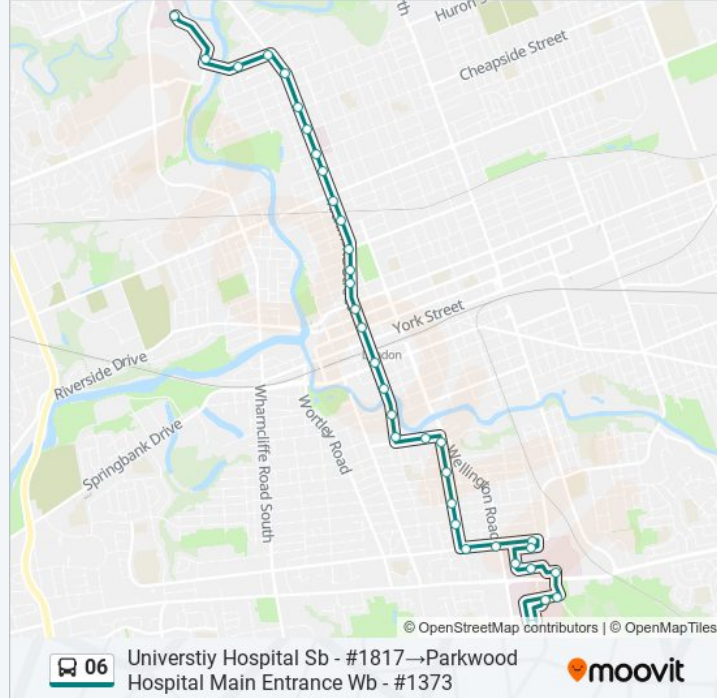

06 bus Info

Direction: Richmond at Queens Nb - #1501→Universtiy Hospital Sb - #1817

Stops: 17

Trip Duration: 13 min

Line Summary:

Direction: Universtiy Hospital Sb - #1817→Parkwood Hospital Main Entrance Wb - #1373

06 bus Info

Direction: Universtiy Hospital Sb - #1817→Parkwood Hospital Main Entrance Wb - #1373

Stops: 35

Trip Duration: 31 min

Line Summary:

Richmond at Grey Sb - #1475

Carfrae & Carfrae St Sb - #324

Carfrae at Woodland Pl Sb - #326

Parkwood Hospital at Mental Health Building - #2616

Parkwood Hospital Main Entrance Wb - #1373

Direction: Universtiy Hospital Sb - #1817→Richmond at King Sb - #2740

16 stops

[VIEW LINE SCHEDULE](#)

Universtiy Hospital Sb - #1817

06 bus Info

Direction: Universtiy Hospital Sb - #1817→Richmond at King Sb - #2740

Stops: 16

Richmond at Oxford Sb - #1495

Richmond at Mill Sb - #1493

Richmond at Central Sb - #1463

Richmond at Kent Sb - #1489