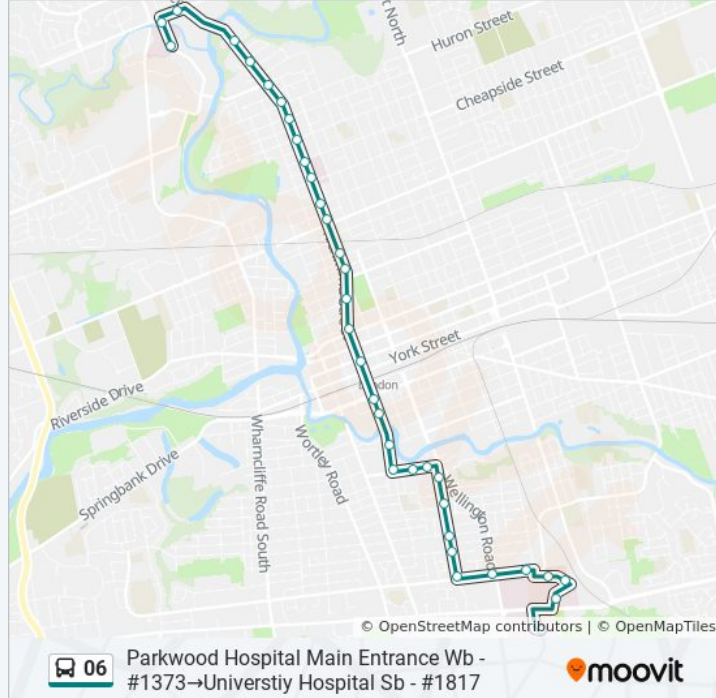

06 bus Info

Direction: Parkwood Hospital Main Entrance Wb - #1373→Universtiy Hospital Sb - #1817

Stops: 35

Trip Duration: 29 min

Line Summary:

Richmond at Angel Nb - #1488

Richmond at Hyman Nb - #1483

Richmond at Pall Mall Nb - #1496

Richmond at University Nb - #1512

Richmond at Bernard Nb - #2870

Richmond North Of Raymond Nb - #1502

Windermere at Richmond Wb - #2084

Perth at Windermere Sb - #1379

Universtiy Hospital Sb - #1817

Direction: Parkwood Hospital at Mental Health Building - #2616→Parkwood Hospital Main Entrance Wb - #1373

Stops: 2

Trip Duration: 1 min

Line Summary:

Direction: Richmond at Queens Nb - #1501→Universtiy Hospital Sb - #1817

17 stops

[VIEW LINE SCHEDULE](#)

- Richmond at Queens Nb - #1501
- Richmond at Angel Nb - #1488
- Richmond at Hyman Nb - #1483
- Richmond at Pall Mall Nb - #1496
- Richmond at Oxford Nb - #1494
- Richmond at St. James Nb - #1486
- Richmond at Grosvenor Nb - #1476
- Richmond at Cheapside Nb - #1464
- Richmond at Victoria Nb - #1514
- Richmond at Regent Nb - #1506
- Richmond at Huron Nb - #1481
- Richmond at University Nb - #1512
- Richmond at Bernard Nb - #2870
- Richmond North Of Raymond Nb - #1502
- Windermere at Richmond Wb - #2084
- Perth at Windermere Sb - #1379
- Universtiy Hospital Sb - #1817

06 bus Info

Direction: Richmond at Queens Nb - #1501→Universtiy Hospital Sb - #1817

Stops: 17

Trip Duration: 13 min

Line Summary:

Direction: Universtiy Hospital Sb - #1817→Parkwood Hospital Main Entrance Wb - #1373