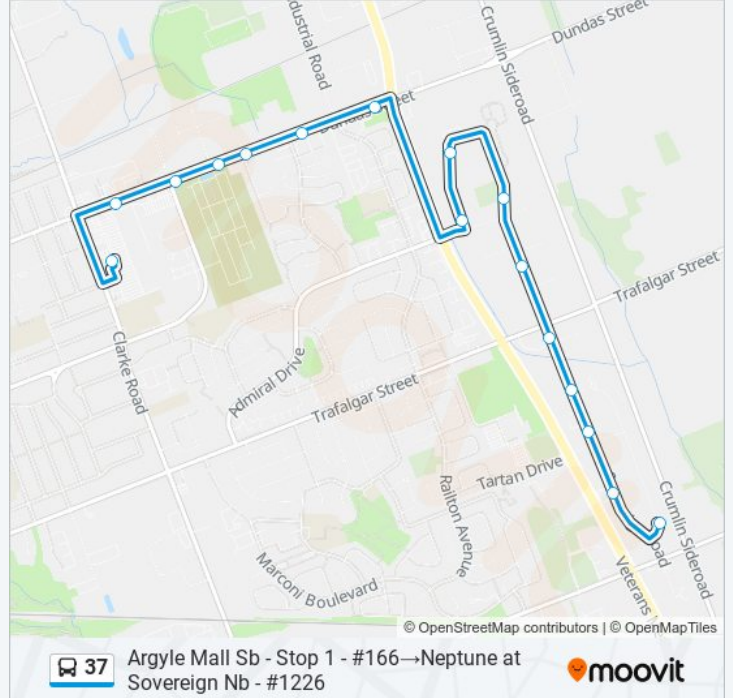

Use the Moovit App to find the closest 37 bus station near you and find out when is the next 37 bus arriving.

**Direction: Argyle Mall Sb - Stop 1 - #166→Neptune at Sovereign Nb - #1226**

16 stops

[VIEW LINE SCHEDULE](#)

**37 bus Time Schedule**

Argyle Mall Sb - Stop 1 - #166→Neptune at Sovereign Nb - #1226 Route Timetable:

Sunday	Not Operational
Monday	06:42 - 16:58
Tuesday	06:42 - 16:58
Wednesday	06:42 - 16:58
Thursday	06:42 - 16:58
Friday	06:42 - 16:58
Saturday	Not Operational

**37 bus Info**

**Direction:** Argyle Mall Sb - Stop 1 - #166→Neptune at Sovereign Nb - #1226

**Stops:** 16

**Trip Duration:** 13 min

**Line Summary:**

**Direction: Neptune at Sovereign Nb - #1226 → Argyle Mall Sb - Stop 1 - #166**

### 37 bus Info

**Direction:** Neptune at Sovereign Nb - #1226→Sovereign at Trafalgar Nb - #1721

**Stops:** 4

**Trip Duration:** 2 min

**Line Summary:**

37 bus time schedules and route maps are available in an offline PDF at [moovitapp.com](https://moovitapp.com). Use the Moovit App to see live bus times, train schedule or subway schedule, and step-by-step directions for all public transit in London.