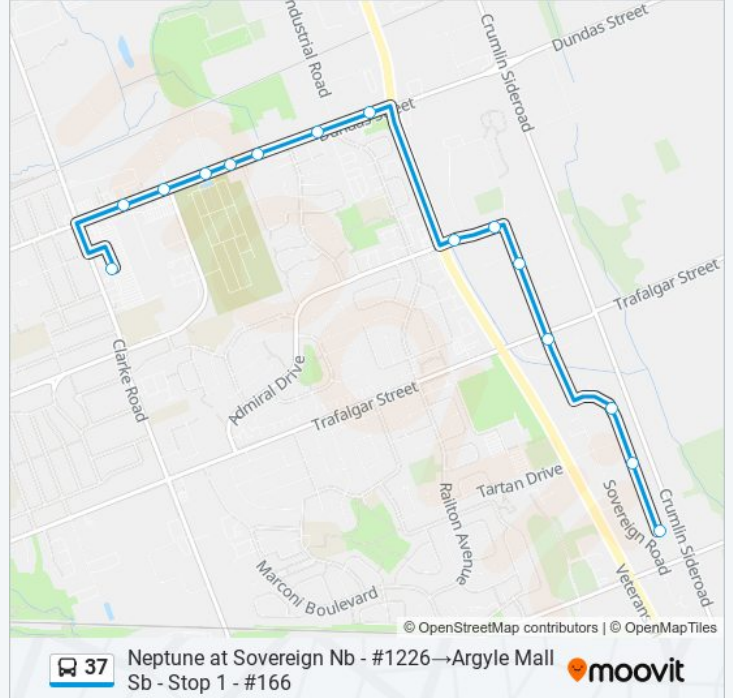

Use the Moovit App to find the closest 37 bus station near you and find out when is the next 37 bus arriving.

**Direction: Argyle Mall Sb - Stop 1 - #166→Neptune at Sovereign Nb - #1226**

16 stops

[VIEW LINE SCHEDULE](#)

**37 bus Info**

**Direction:** Argyle Mall Sb - Stop 1 - #166→Neptune at Sovereign Nb - #1226

**Stops:** 16

**Trip Duration:** 13 min

**Line Summary:**

**Direction: Neptune at Sovereign Nb - #1226 → Argyle Mall Sb - Stop 1 - #166**

**37 bus Time Schedule**

Neptune at Sovereign Nb - #1226 → Argyle Mall Sb - Stop 1 - #166 Route Timetable:

Sunday	Not Operational
Monday	06:55 - 17:11
Tuesday	06:55 - 17:11
Wednesday	06:55 - 17:11
Thursday	06:55 - 17:11
Friday	06:55 - 17:11
Saturday	Not Operational

**37 bus Info**

**Direction:** Neptune at Sovereign Nb - #1226 → Argyle Mall Sb - Stop 1 - #166

**Stops:** 15

**Trip Duration:** 10 min

**Line Summary:**

**Direction: Neptune at Sovereign Nb - #1226→Sovereign at Trafalgar Nb - #1721**