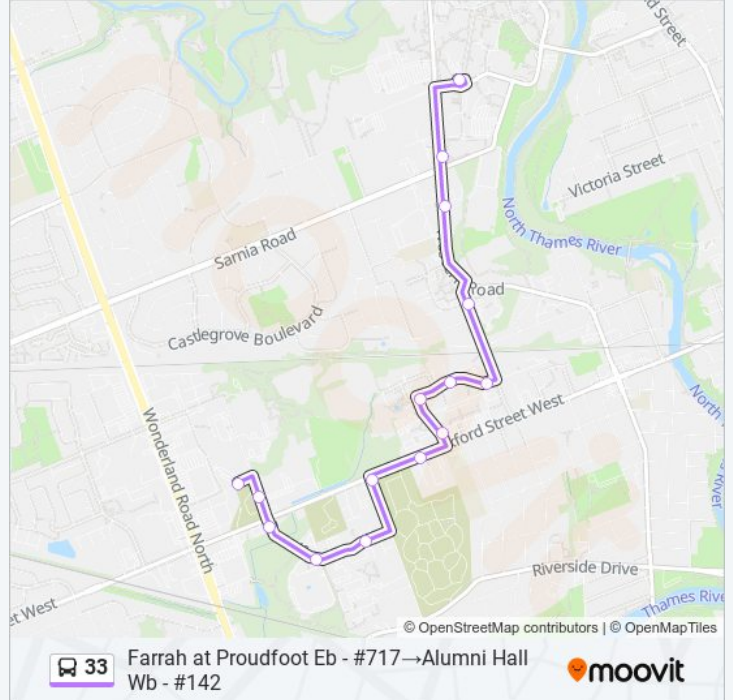

33 bus Info

Direction: Alumni Hall Wb - #142→Farrah at Proudfoot Eb - #717

Stops: 15

Trip Duration: 15 min

Line Summary:

Direction: Farrah at Proudfoot Eb - #717→Alumni Hall Wb - #142

15 stops

[VIEW LINE SCHEDULE](#)

33 bus Time Schedule

Farah at Proudfoot Eb - #717→Alumni Hall Wb - #142 Route Timetable:

Sunday	Not Operational
Monday	07:01 - 22:04
Tuesday	07:01 - 22:04
Wednesday	07:01 - 22:04
Thursday	07:01 - 22:04
Friday	07:01 - 22:04
Saturday	Not Operational

33 bus Info

Direction: Farrah at Proudfoot Eb - #717→Alumni Hall Wb - #142

Stops: 15

Trip Duration: 14 min

Line Summary:

Direction: Farrah at Proudfoot Eb - #717→Proudfoot at Oxford - #

3 stops

[VIEW LINE SCHEDULE](#)

33 bus Info

Direction: Farrah at Proudfoot Eb - #717→Proudfoot at Oxford - #

Stops: 3

Trip Duration: 1 min

Line Summary:

Direction: Proudfoot at Oxford - # → Farrah at Proudfoot Eb - #717

4 stops

[VIEW LINE SCHEDULE](#)