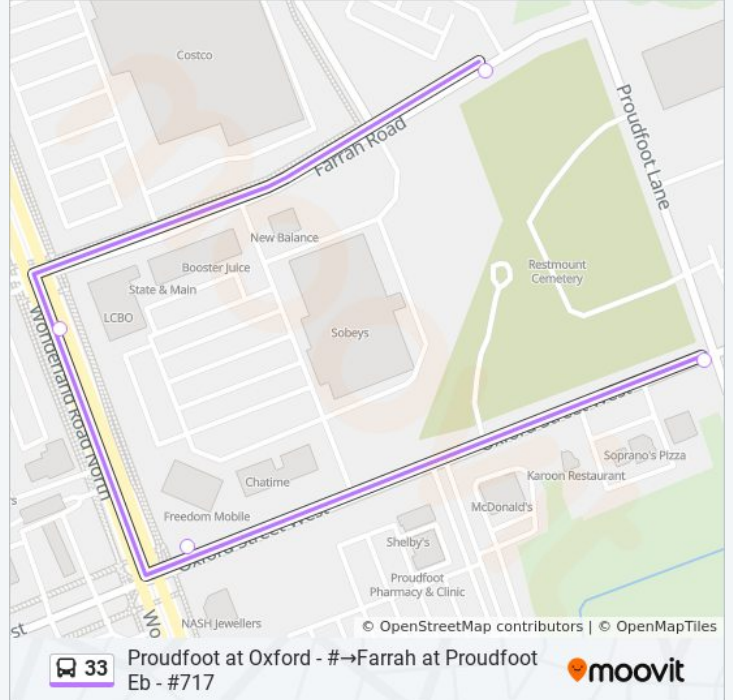

33 bus time schedules and route maps are available in an offline PDF at moovitapp.com. Use the [Moovit App](#) to see live bus times, train schedule or subway schedule, and step-by-step directions for all public transit in London.

[About Moovit](#) • [MaaS Solutions](#) • [Supported Countries](#) • [Mooviter Community](#)

© 2024 Moovit - All Rights Reserved

Check Live Arrival Times