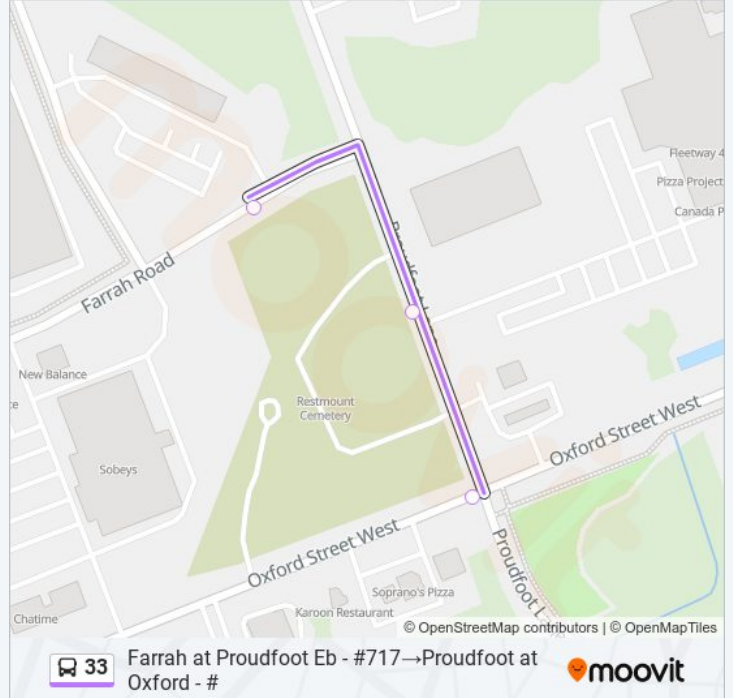

33 bus Info

Direction: Farrah at Proudfoot Eb - #717→Alumni Hall Wb - #142

Stops: 15

Trip Duration: 14 min

Line Summary:

Direction: Farrah at Proudfoot Eb - #717→Proudfoot at Oxford - #

3 stops

[VIEW LINE SCHEDULE](#)

33 bus Info

Direction: Farrah at Proudfoot Eb - #717→Proudfoot at Oxford - #

Stops: 3

Trip Duration: 1 min

Line Summary:

Direction: Proudfoot at Oxford - # → Farrah at Proudfoot Eb - #717

4 stops

[VIEW LINE SCHEDULE](#)