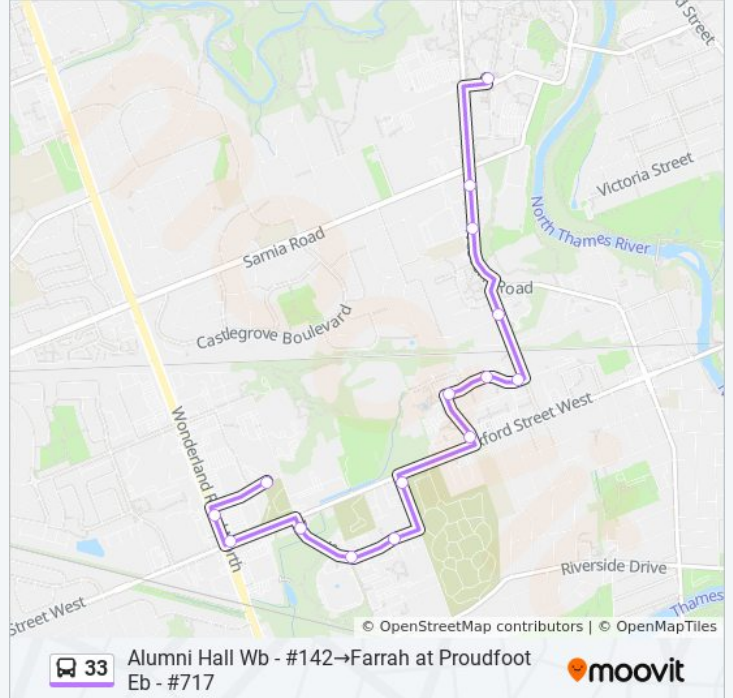

Use the Moovit App to find the closest 33 bus station near you and find out when is the next 33 bus arriving.

Direction: Alumni Hall Wb - #142→Farrah at Proudfoot Eb - #717

15 stops

[VIEW LINE SCHEDULE](#)

33 bus Info

Direction: Alumni Hall Wb - #142→Farrah at Proudfoot Eb - #717

Stops: 15

Trip Duration: 15 min

Line Summary:

Direction: Farrah at Proudfoot Eb - #717→Alumni Hall Wb - #142

15 stops

[VIEW LINE SCHEDULE](#)

33 bus Info

Direction: Farrah at Proudfoot Eb - #717→Alumni Hall Wb - #142

Stops: 15

Trip Duration: 14 min

Line Summary:

Direction: Farrah at Proudfoot Eb - #717→Proudfoot at Oxford - #

3 stops

[VIEW LINE SCHEDULE](#)

33 bus Info

Direction: Farrah at Proudfoot Eb - #717→Proudfoot at Oxford - #

Stops: 3

Trip Duration: 1 min

Line Summary:

Direction: Proudfoot at Oxford - # → Farrah at Proudfoot Eb - #717

4 stops

[VIEW LINE SCHEDULE](#)