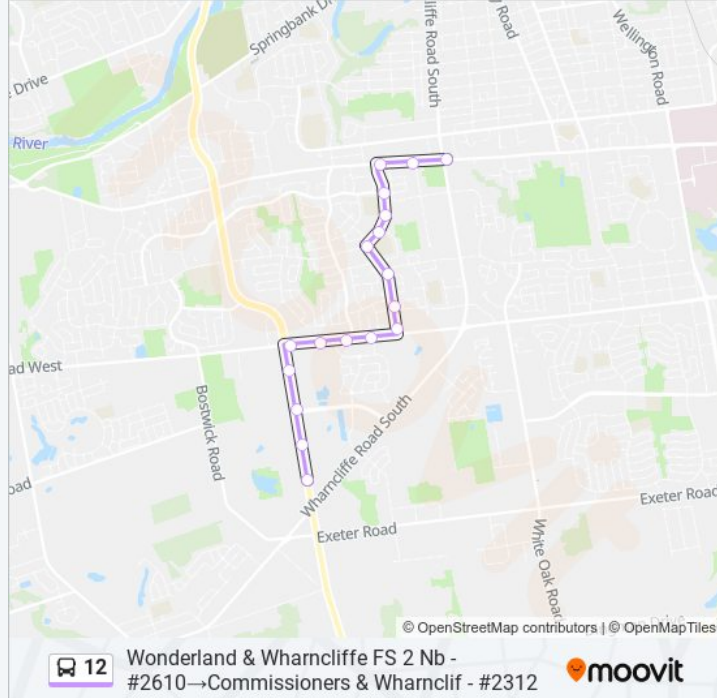

12 bus Info

Direction: Wonderland & Wharncliffe FS 2 Nb - #2610→Commissioners & Wharnclif - #2312

Stops: 18

Trip Duration: 12 min

Line Summary:

Commissioners at Viscount Eb - #483

Commissioners at Gordon Eb - #456

Commissioners & Wharnclif - #2312

Direction: Wonderland & Wharncliffe FS 2 Nb - #2610→Queens at Richmond 2 Wb - #2971

34 stops

[VIEW LINE SCHEDULE](#)

Wonderland & Wharncliffe FS 2 Nb - #2610

Wonderland at Bradley Ns Nb - #2752