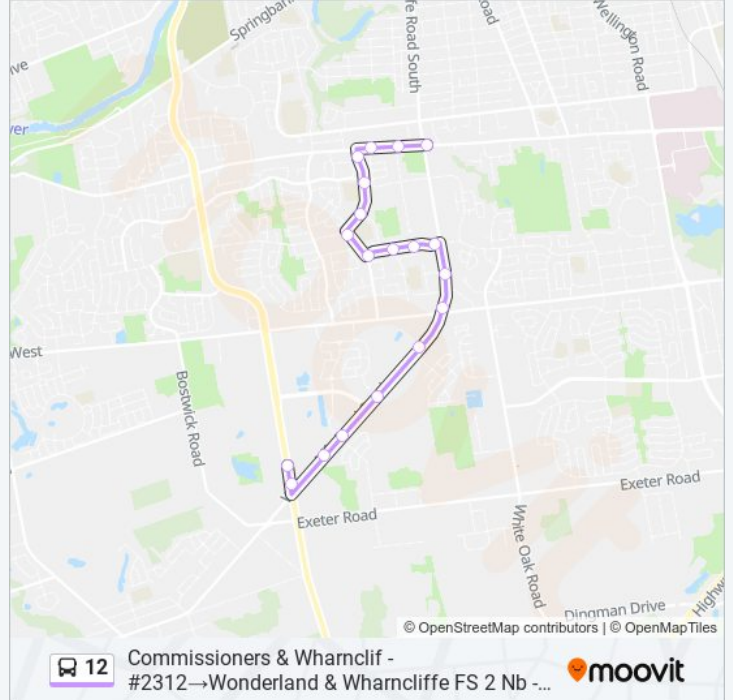

Use the Moovit App to find the closest 12 bus station near you and find out when is the next 12 bus arriving.

Direction: Commissioners & Wharnclif - #2312→Wonderland & Wharncliffe FS 2 Nb - #2610

19 stops

[VIEW LINE SCHEDULE](#)

- Commissioners & Wharnclif - #2312
- Commissioners at Gordon Wb - #457
- Commissioners at Huxley Wb - #461
- Viscount at Commissioners Sb - #1872
- Viscount at Tavistock Rd 1 Sb - #1886
- Viscount South Of Galloway Cr Sb - #2157
- Notre Dame at Viscount Sb - #1240
- Belmont at Notre Dame Eb - #235
- Belmont at St Lawrence Eb - #236
- Belmont at Hillsborough Eb - #234
- Belmont at Wharncliffe Eb - #237
- Wharncliffe at Westdale Sb - #2056
- Wharncliffe & Southdale Ns Sb - #2594
- Wharncliffe & Legendary FS Sb - #2593
- Wharncliffe at Castle Rock Sb - #2751
- Wharncliffe at Morgan Ns Sb - #2961
- Wharncliffe & Morgan FS Sb - #2595
- Wonderland at Wharncliffe Nb - #2528

12 bus Time Schedule

Commissioners & Wharnclif - #2312→Wonderland & Wharncliffe FS 2 Nb - #2610 Route Timetable:

| | |
|-----------|-----------------|
| Sunday | 08:18 |
| Monday | 08:18 |
| Tuesday | Not Operational |
| Wednesday | Not Operational |
| Thursday | Not Operational |
| Friday | Not Operational |
| Saturday | Not Operational |

12 bus Info

Direction: Commissioners & Wharnclif - #2312→Wonderland & Wharncliffe FS 2 Nb - #2610

Stops: 19

Trip Duration: 11 min

Line Summary:

Direction: Queens at Richmond 2 Wb - #2971 → Wonderland & Wharncliffe FS 2 Nb - #2610