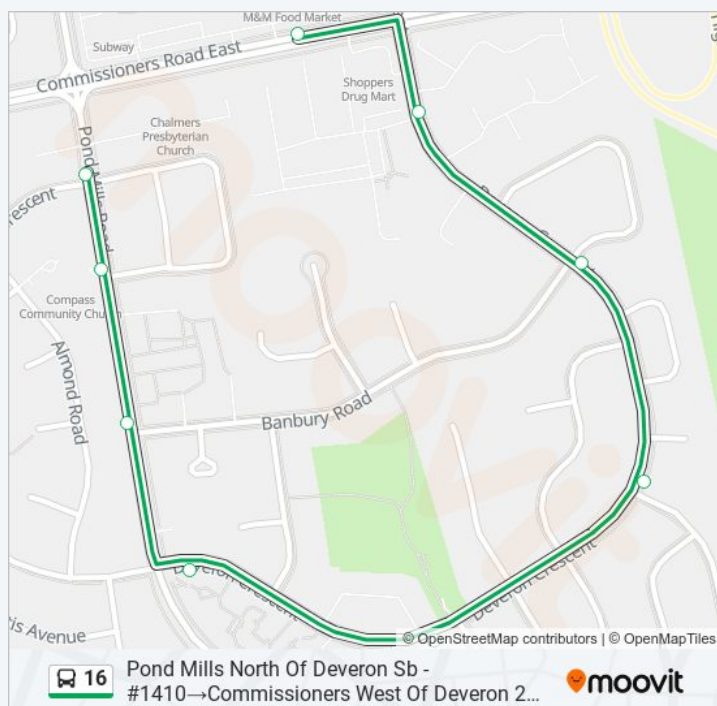

### 16 bus Time Schedule

Pond Mills North Of Deveron Sb - #1410→Commissioners West Of Deveron 2 Wb - #452 Route Timetable:

Sunday	06:49
Monday	Not Operational
Tuesday	Not Operational
Wednesday	Not Operational
Thursday	Not Operational
Friday	Not Operational
Saturday	06:15

### 16 bus Info

**Direction:** Pond Mills North Of Deveron Sb - #1410→Commissioners West Of Deveron 2 Wb - #452

**Stops:** 9

**Trip Duration:** 4 min

**Line Summary:**

16 bus time schedules and route maps are available in an offline PDF at moovitapp.com. Use the [Moovit App](#) to see live bus times, train schedule or subway schedule, and step-by-step directions for all public transit in London.