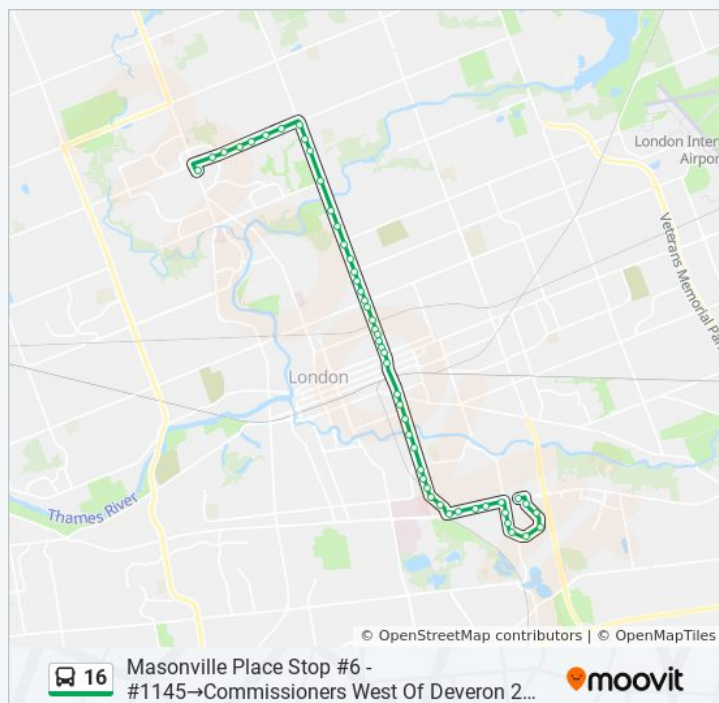

Adelaide at Thompson Sb - #84

155 Adelaide Sb - #85

207 Adelaide - #83

247 Adelaide Sb - #86

Adelaide at Leathorne Sb - #49

## 16 bus Info

**Direction:** Masonville Place Stop #6 -  
#1145→Commissioners West Of Deveron 2 Wb -  
#452

**Stops:** 52

**Trip Duration:** 38 min

**Line Summary:**

Commissioners at Adelaide Eb - #445

Commissioners at Leathorne Eb - #464