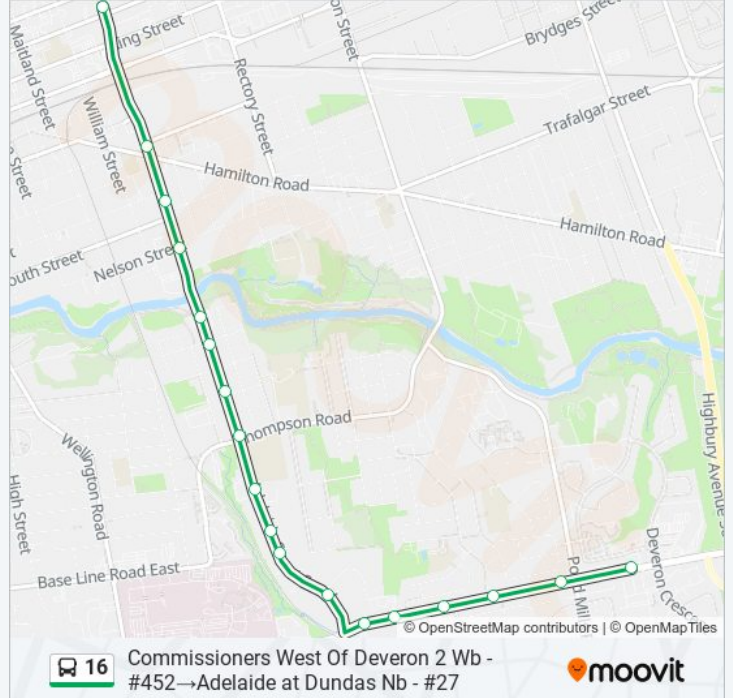

Day	Not Operational
Sunday	Not Operational
Monday	17:38 - 21:17
Tuesday	00:52 - 21:17
Wednesday	00:52 - 21:17
Thursday	00:52 - 21:17
Friday	00:52 - 21:17
Saturday	00:52

**16 bus Info**

**Direction:** Commissioners West Of Deveron 2 Wb - #452 → Adelaide at Dundas Nb - #27

**Stops:** 18

**Trip Duration:** 12 min

**Line Summary:**

**Direction: Commissioners West Of Deveron 2 Wb - #452 → Masonville Place Stop #6 - #1145**

41 stops

[VIEW LINE SCHEDULE](#)

- Commissioners West Of Deveron 2 Wb - #452
- Commissioners West Of Pondmills Wb - #478
- Commissioners at King Edward Wb - #463
- Commissioners at Frontenac Wb - #455
- Commissioners at Leathorne Wb - #465
- Commissioners East Of Adelaide Wb - #446
- Adelaide South Of Leathorne St Nb - #48
- Adelaide North Of Leathorne 1 Nb - #50
- Adelaide North Of Leathorne 2 Nb - #52
- Adelaide North Of Leathorne 3 Nb - #2185
- Adelaide at Thompson Nb - #82
- Adelaide at Maud Nb - #56
- Adelaide at Terrace Nb - #81
- Adelaide at Ada Nb - #20
- Adelaide at Nelson Nb - #58
- Adelaide at Hill Nb - #37
- Adelaide at Little Simcoe Nb - #53
- Adelaide at Dundas Nb - #27