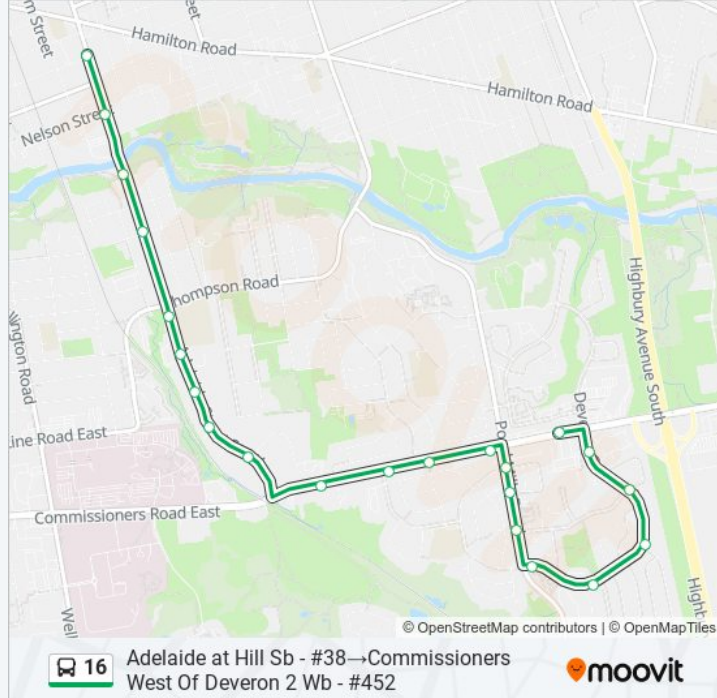

### 16 bus Info

**Direction:** Adelaide at Hill Sb - #38 → Commissioners West Of Deveron 2 Wb - #452

**Stops:** 22

**Trip Duration:** 12 min

**Line Summary:**

Deveron at Glenroy Eb - #2817

Deveron at Lysanda Nb - #2818

Deveron at Banbury Nb - #2816

Deveron at Commissioners Nb - #513

Commissioners West Of Deveron 2 Wb - #452

**Direction: Commissioners West Of Deveron 2 Wb - #452 → Adelaide at Dundas Nb - #27**

18 stops

[VIEW LINE SCHEDULE](#)

Adelaide South Of Leathorne St Nb - #48

Adelaide North Of Leathorne 1 Nb - #50

Adelaide North Of Leathorne 2 Nb - #52

Adelaide North Of Leathorne 3 Nb - #2185

Adelaide at Thompson Nb - #82

Adelaide at Maud Nb - #56

**Stops:** 18

**Trip Duration:** 12 min

**Line Summary:**

**Direction: Commissioners West Of Deveron 2 Wb - #452 → Masonville Place Stop #6 - #1145**

41 stops

[VIEW LINE SCHEDULE](#)

- Commissioners West Of Deveron 2 Wb - #452
- Commissioners West Of Pondmills Wb - #478
- Commissioners at King Edward Wb - #463
- Commissioners at Frontenac Wb - #455
- Commissioners at Leathorne Wb - #465
- Commissioners East Of Adelaide Wb - #446
- Adelaide South Of Leathorne St Nb - #48
- Adelaide North Of Leathorne 1 Nb - #50
- Adelaide North Of Leathorne 2 Nb - #52
- Adelaide North Of Leathorne 3 Nb - #2185
- Adelaide at Thompson Nb - #82
- Adelaide at Maud Nb - #56
- Adelaide at Terrace Nb - #81
- Adelaide at Ada Nb - #20
- Adelaide at Nelson Nb - #58
- Adelaide at Hill Nb - #37
- Adelaide at Little Simcoe Nb - #53
- Adelaide at Dundas Nb - #27