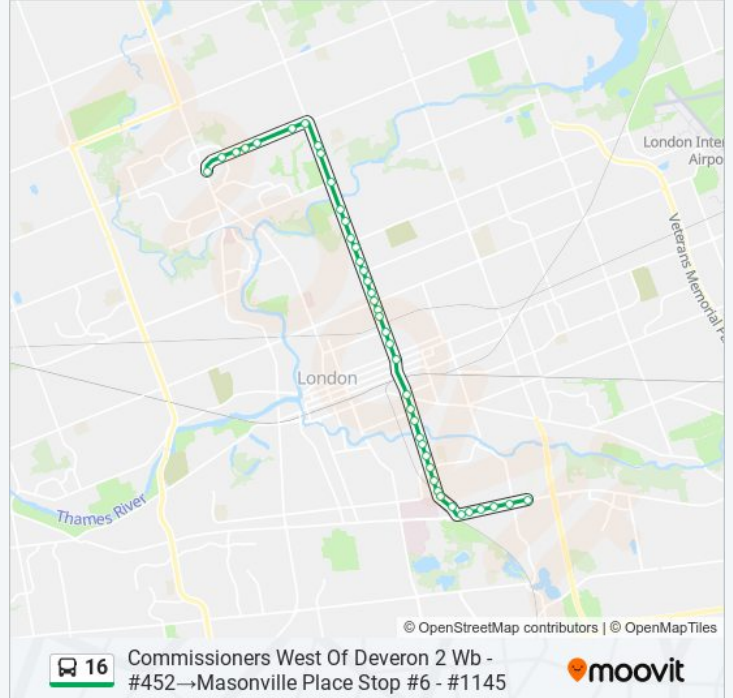

Fanshawe West Of Adelaide Wb - #684

Fanshawe at Stoneybrook East Wb - #712

Fanshawe at Hastings Wb - #696

Fanshawe at Jennifer 1 Wb - #699

Fanshawe at Jennifer 2 Wb - #700

Fanshawe West Of North Centre Wb - #705

Masonville Place Stop #6 - #1145

**Direction: Masonville Place Stop #6 - #1145 → Adelaide at Dundas Sb - #28**

28 stops

[VIEW LINE SCHEDULE](#)

Masonville Place Stop #6 - #1145

Fanshawe East Of Richmond Eb - #709