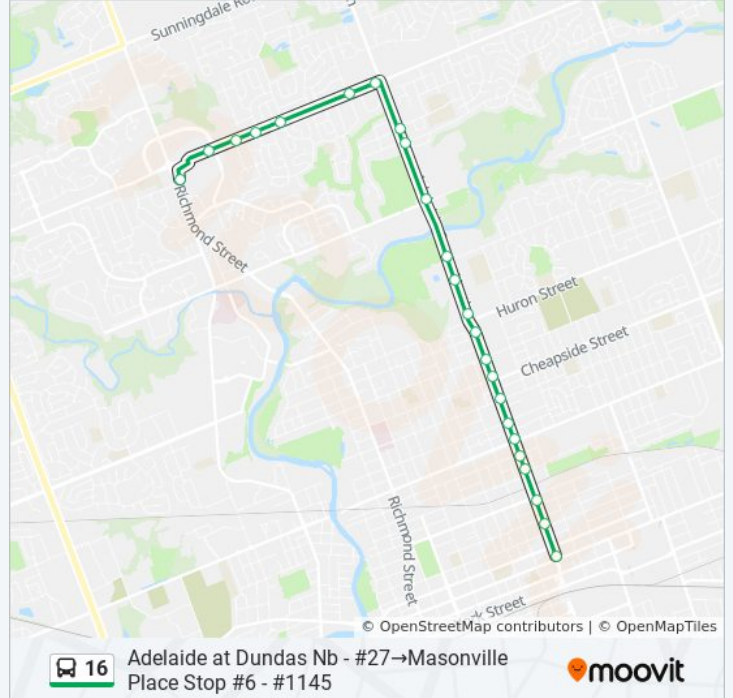

Use the Moovit App to find the closest 16 bus station near you and find out when is the next 16 bus arriving.

**Direction: Adelaide at Dundas Nb - #27→Masonville Place Stop #6 - #1145**

24 stops

[VIEW LINE SCHEDULE](#)

**16 bus Info**

**Direction:** Adelaide at Dundas Nb - #27→Masonville Place Stop #6 - #1145

**Stops:** 24

**Trip Duration:** 16 min

**Line Summary:**

Fanshawe West Of Adelaide Wb - #684

Fanshawe at Stoneybrook East Wb - #712

Fanshawe at Hastings Wb - #696

Fanshawe at Jennifer 1 Wb - #699

Fanshawe at Jennifer 2 Wb - #700

Fanshawe West Of North Centre Wb - #705

Masonville Place Stop #6 - #1145

**Direction: Adelaide at Hill Sb - #38 → Commissioners West Of Deveron 2 Wb - #452**

22 stops

[VIEW LINE SCHEDULE](#)

Adelaide at Hill Sb - #38

Adelaide at Nelson Sb - #59

Adelaide at Ada Sb - #21

Adelaide at Edna Sb - #29

Adelaide at Thompson Sb - #84

155 Adelaide Sb - #85