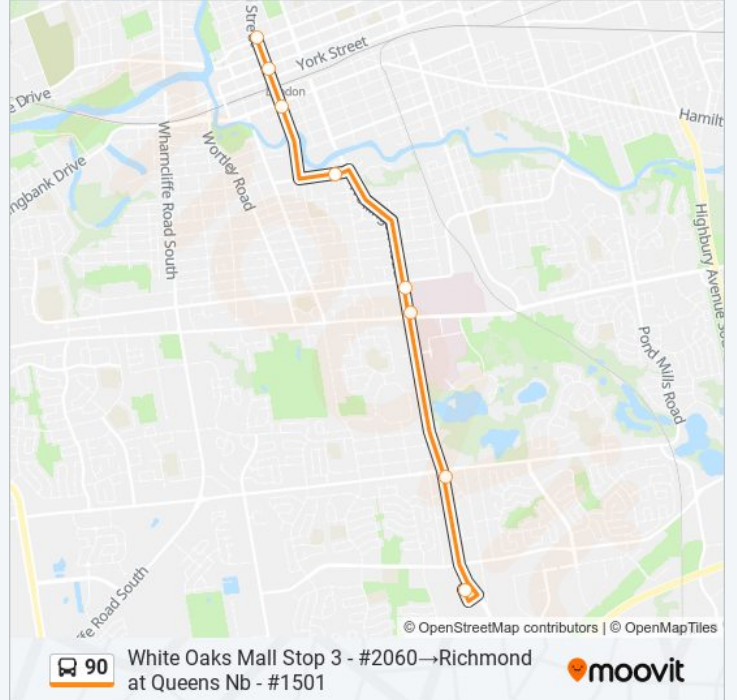

90 bus Info

Direction: White Oaks Mall Stop 3 - #2060→Masonville Place Stop #4 - #1143

Stops: 13

Trip Duration: 30 min

Line Summary:

**Direction: White Oaks Mall Stop 3 -
#2060→Richmond at Queens Nb - #1501**

8 stops

[VIEW LINE SCHEDULE](#)

White Oaks Mall Stop 3 - #2060

Wellington at Southdale Ns 1 Nb - #2886

Wellington at Commissioners Nb - #1931

Wellington at South Of Baseline Nb - #1923

Grand at High Wb - #791

Richmond South Horton Nb - #1480

Richmond at King Nb - #1490

Richmond at Queens Nb - #1501

90 bus Time Schedule

White Oaks Mall Stop 3 - #2060→Richmond at
Queens Nb - #1501 Route Timetable:

Sunday	Not Operational
Monday	17:30 - 21:15
Tuesday	17:30 - 21:15
Wednesday	17:30 - 21:15
Thursday	17:30 - 21:15
Friday	17:30 - 21:15
Saturday	Not Operational

90 bus Info

Direction: White Oaks Mall Stop 3 -
#2060→Richmond at Queens Nb - #1501

Stops: 8

Trip Duration: 20 min

Line Summary:

90 bus time schedules and route maps are available in an offline PDF at moovitapp.com. Use the [Moovit App](#) to see live bus times, train schedule or subway schedule, and step-by-step directions for all public transit in London.