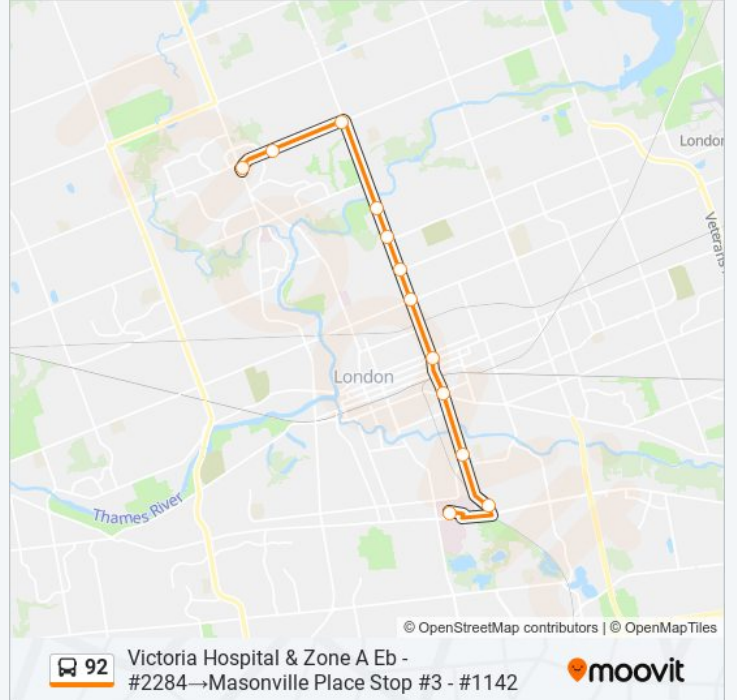

**Direction: Masonville Place Stop #3 - #1142→Victoria Hospital & Zone A Eb - #2284**

12 stops

[VIEW LINE SCHEDULE](#)

- Masonville Place Stop #3 - #1142
- Fanshawe East Of North Centre Eb - #706
- Adelaide at Fanshawe Pk Rd Sb - #32
- Adelaide North Of Kipps Lane Sb - #44
- Adelaide at Huron Sb - #40
- Adelaide at Cheapside Sb - #25
- Adelaide at Oxford Sb - #68
- Adelaide at Dundas Sb - #28
- Adelaide at Hamilton Sb - #36
- Adelaide at Edna Sb - #29
- Adelaide at Leathorne Sb - #49
- Victoria Hospital & Zone A Eb - #2284

**92 bus Info**

**Direction:** Masonville Place Stop #3 - #1142→Victoria Hospital & Zone A Eb - #2284

**Stops:** 12

**Trip Duration:** 28 min

**Line Summary:**

**Direction: Victoria Hospital & Zone A Eb - #2284→Masonville Place Stop #3 - #1142**

Victoria Hospital & Zone A Eb - #2284→Masonville Place Stop #3 - #1142 Route Timetable:

Sunday	Not Operational
Monday	07:13 - 19:10
Tuesday	07:13 - 19:10
Wednesday	07:13 - 19:10
Thursday	07:13 - 19:10
Friday	07:13 - 19:10
Saturday	Not Operational

**92 bus Info**

**Direction:** Victoria Hospital & Zone A Eb - #2284→Masonville Place Stop #3 - #1142

**Stops:** 12

**Trip Duration:** 26 min

**Line Summary:**

92 bus time schedules and route maps are available in an offline PDF at [moovitapp.com](https://moovitapp.com). Use the [Moovit App](#) to see live bus times, train schedule or subway schedule, and step-by-step directions for all public transit in London.