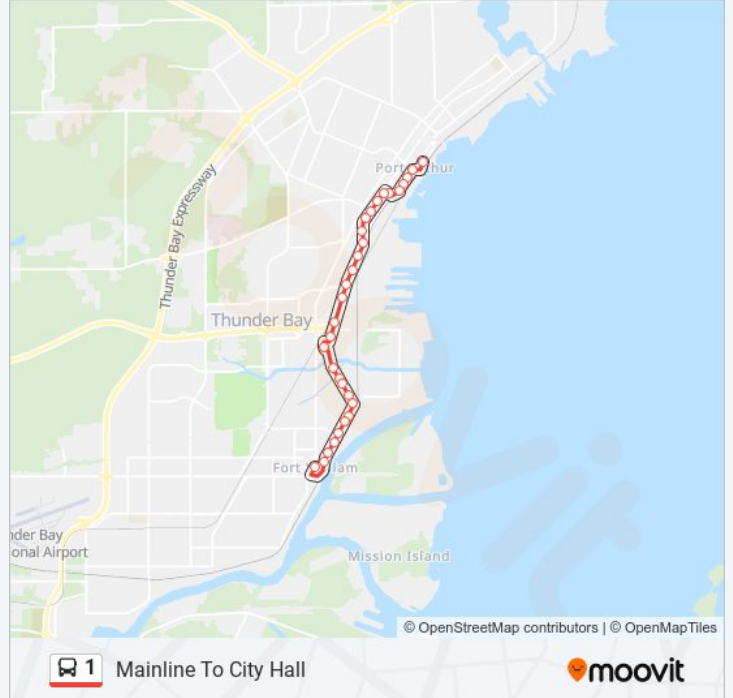

## Mainline To City Hall

Get The App

The 1 bus line (Mainline To City Hall) has 2 routes. For regular weekdays, their operation hours are:  
 (1) Mainline To City Hall: 00:00 - 23:15 (2) Mainline To Waterfront: 06:00 - 23:40  
 Use the Moovit App to find the closest 1 bus station near you and find out when is the next 1 bus arriving.

**1 bus Info**  
**Direction:** Mainline To City Hall  
**Stops:** 31  
**Trip Duration:** 22 min  
**Line Summary:**

- Waterfront Terminal
- Cumberland & Red River
- Cumberland & Pearl
- Cumberland & Wilson
- Cumberland & Water
- Bay & Johnson
- Court & Bay
- Court & Cornwall
- Court & Queen
- Ft. Wm. Rd. & Wholesale Club
- Ft. Wm. Rd. & Lisgar
- Ft. Wm. Rd. & Water
- Ft. Wm. Rd. & Second
- Ft. Wm. Rd. & Transit Office (Sb)
- Ft. Wm. Rd. & Central
- Ft. Wm. Rd. & Walmart
- Ft. Wm. Rd. & Harbour Expy
- Ft. Wm. Rd. & Intercity
- Intercity Shopping Centre
- Ft. Wm. Rd. & Northern
- Simpson & Southern
- Simpson & Assef Ct.

### Direction: Mainline To Waterfront

27 stops

[VIEW LINE SCHEDULE](#)

- City Hall Terminal
- Simpson & Victoria
- Simpson & Miles
- Simpson & Bethune
- Simpson & Dease
- Simpson & Finlayson
- Simpson & Ogden
- Simpson & Rowand
- Simpson & Pacific
- Simpson & Atlantic
- Simpson & Southern
- Ft. Wm. Rd. & Isabel
- Intercity Shopping Centre
- Ft. Wm. Rd. & Intercity
- Ft. Wm. Rd. & Main
- Ft. Wm. Rd. & Mooney
- Ft. Wm. Rd. & Central
- Ft. Wm. Rd. & Spofford

### 1 bus Info

**Direction:** Mainline To Waterfront

**Stops:** 27

**Trip Duration:** 22 min

**Line Summary:**

Ft. Wm. Rd. & Court

Court & Wholesale Club

Court & John