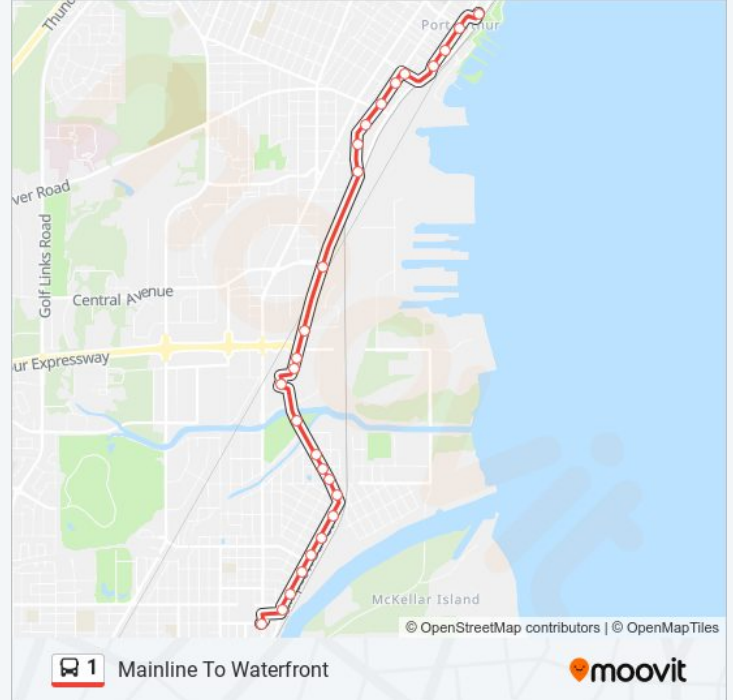

**1 bus Info**  
**Direction:** Mainline To City Hall  
**Stops:** 31  
**Trip Duration:** 22 min  
**Line Summary:**

- Waterfront Terminal
- Cumberland & Red River
- Cumberland & Pearl
- Cumberland & Wilson
- Cumberland & Water
- Bay & Johnson
- Court & Bay
- Court & Cornwall
- Court & Queen
- Ft. Wm. Rd. & Wholesale Club
- Ft. Wm. Rd. & Lisgar
- Ft. Wm. Rd. & Water
- Ft. Wm. Rd. & Second
- Ft. Wm. Rd. & Transit Office (Sb)
- Ft. Wm. Rd. & Central
- Ft. Wm. Rd. & Walmart
- Ft. Wm. Rd. & Harbour Expy
- Ft. Wm. Rd. & Intercity
- Intercity Shopping Centre
- Ft. Wm. Rd. & Northern
- Simpson & Southern
- Simpson & Assef Ct.

### Direction: Mainline To Waterfront

27 stops

[VIEW LINE SCHEDULE](#)

- City Hall Terminal
- Simpson & Victoria
- Simpson & Miles
- Simpson & Bethune
- Simpson & Dease
- Simpson & Finlayson
- Simpson & Ogden
- Simpson & Rowand
- Simpson & Pacific
- Simpson & Atlantic
- Simpson & Southern
- Ft. Wm. Rd. & Isabel
- Intercity Shopping Centre
- Ft. Wm. Rd. & Intercity
- Ft. Wm. Rd. & Main
- Ft. Wm. Rd. & Mooney
- Ft. Wm. Rd. & Central
- Ft. Wm. Rd. & Spofford

### 1 bus Info

**Direction:** Mainline To Waterfront

**Stops:** 27

**Trip Duration:** 22 min

**Line Summary:**

Ft. Wm. Rd. & Court

Court & Wholesale Club

Court & John

Court & Cornwall

Bay & Johnson

Cumberland & Water

Cumberland & Pearl

Cumberland & Red River

Waterfront Terminal

1 bus time schedules and route maps are available in an offline PDF at [moovitapp.com](https://moovitapp.com). Use the Moovit App to see live bus times, train schedule or subway schedule, and step-by-step directions for all public transit in Thunder Bay.