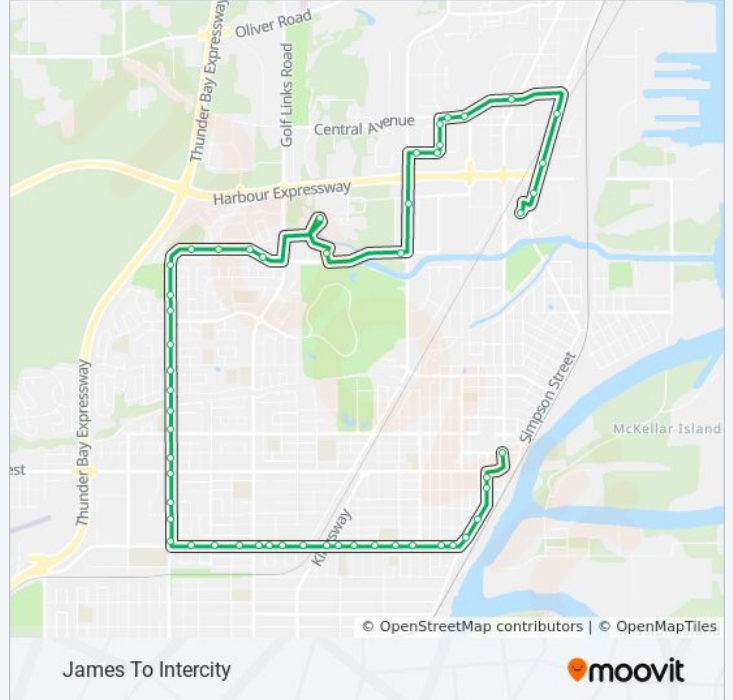

### Direction: James To Intercity

52 stops

[VIEW LINE SCHEDULE](#)

City Hall Terminal

Syndicate & Arthur

Syndicate & Ridgeway

Syndicate & Duncan

Syndicate & Vickers

### 8 bus Info

**Direction:** James To Intercity

**Stops:** 52

**Trip Duration:** 42 min

**Line Summary:**

- Walsh & Minto
- Walsh & Edward
- Walsh & Brown
- Walsh & Leland
- Walsh & Holly
- James & Walsh
- James & Isabella
- James & Mini-Queens Park
- James & Arthur
- James & Donald
- James & Victoria
- James & Riverview
- James & Parkway
- James & Churchill
- James & 400s Block
- James & McGill
- James & Vale
- James & Limbrick
- James & Lambton
- James & Sheridan
- James & Conestoga
- James & Brecia
- Confederation College
- Sibley Residence
- William & Balmoral
- Balmoral & Hewitson
- Alloy & Cobalt
- Alloy & Tungsten
- Tungsten & Alloy
- Tungsten & Cobalt
- Central & Tungsten
- Central & Carrick
- Central & Memorial

### Direction: James To Intercity Via College

52 stops

[VIEW LINE SCHEDULE](#)

- City Hall Terminal
- Syndicate & Arthur
- Syndicate & Ridgeway
- Syndicate & Duncan
- Syndicate & Vickers
- Walsh & Catherine
- Walsh & Marks
- Walsh & Franklin
- Walsh & St. Pats
- Walsh & Brunswick
- Walsh & Hyde Park
- Walsh & Tarbutt
- Walsh & Kingsway
- Walsh & Waterloo
- Walsh & Ruskin
- Walsh & Minto
- Walsh & Edward
- Walsh & Brown
- Walsh & Leland
- Walsh & Holly
- James & Walsh
- James & Isabella
- James & Mini-Queens Park
- James & Arthur
- James & Donald