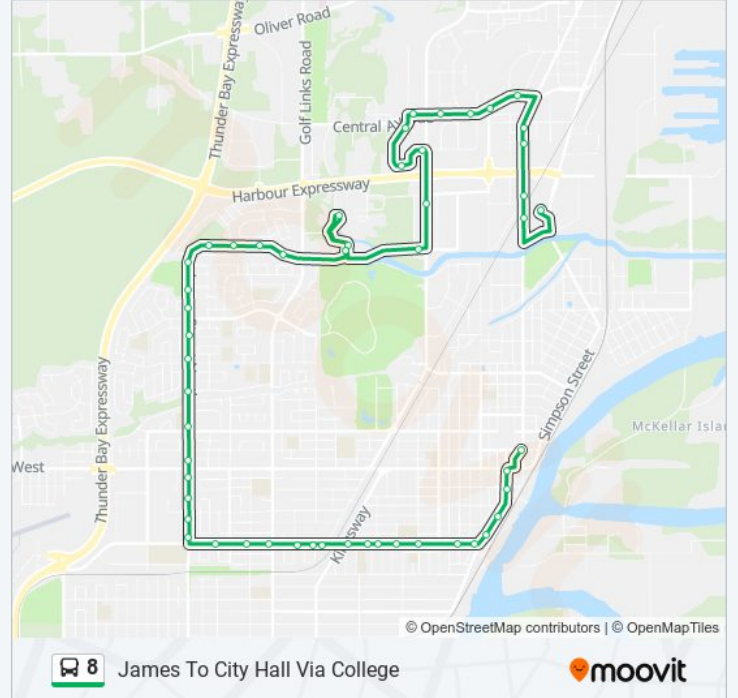

Walsh & Mortimer

Walsh & Hyde Park

Walsh & Brunswick

Walsh & Selkirk

Walsh & Marks

Walsh & Syndicate

- Syndicate & Vickers
- Syndicate & Duncan
- Syndicate & Ridgeway
- Syndicate & Arthur
- City Hall Terminal

**Direction: James To College**

38 stops

[VIEW LINE SCHEDULE](#)

- City Hall Terminal
- Syndicate & Arthur
- Syndicate & Ridgeway
- Syndicate & Duncan
- Syndicate & Vickers
- Walsh & Catherine
- Walsh & Marks
- Walsh & Franklin
- Walsh & St. Pats
- Walsh & Brunswick
- Walsh & Hyde Park
- Walsh & Tarbutt
- Walsh & Kingsway
- Walsh & Waterloo
- Walsh & Ruskin
- Walsh & Minto
- Walsh & Edward
- Walsh & Brown
- Walsh & Leland
- Walsh & Holly
- James & Walsh
- James & Isabella
- James & Mini-Queens Park
- James & Arthur

### Direction: James To Intercity

52 stops

[VIEW LINE SCHEDULE](#)

City Hall Terminal

Syndicate & Arthur

Syndicate & Ridgeway

Syndicate & Duncan

Syndicate & Vickers

### 8 bus Info

**Direction:** James To Intercity Via College

**Stops:** 52

**Trip Duration:** 40 min

**Line Summary:**

James & Victoria  
James & Riverview  
James & Parkway  
James & Churchill  
James & 400s Block  
James & McGill  
James & Vale  
James & Limbrick  
James & Lambton  
James & Sheridan  
James & Conestoga  
James & Brecia  
Confederation College  
Sibley Residence  
William & Balmoral  
Balmoral & Hewitson  
Alloy & Cobalt  
Alloy & Tungsten  
Tungsten & Alloy  
Tungsten & Cobalt  
Central & Tungsten  
Central & Carrick  
Central & Memorial  
Ft. Wm. Rd. & Walmart  
Ft. Wm. Rd. & Harbour Expy  
Ft. Wm. Rd. & Intercity  
Intercity Shopping Centre