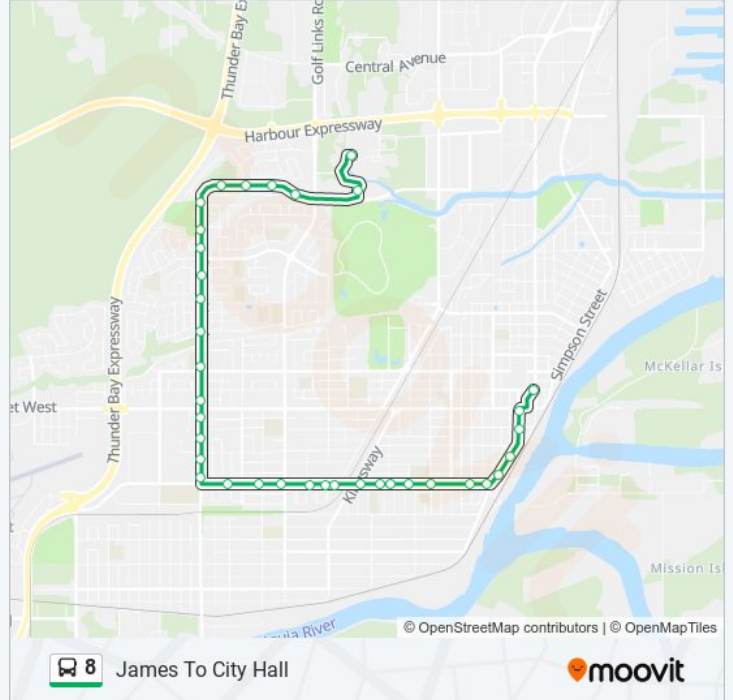

### Direction: James To City Hall

36 stops

[VIEW LINE SCHEDULE](#)

- Confederation College
- Sibley Residence
- James & Brecia
- James & Sheridan
- James & Ryerson
- James & Lambton
- James & Limbrick
- James & Vale
- James & McGill
- James & 400s Block
- James & Churchill
- James & Parkway
- James & Victoria
- James & Donald
- James & Arthur
- James & Mini-Queens Park
- James & Isabella
- James & Walsh
- Walsh & Linwood
- Walsh & Brown
- Walsh & Edward

### 8 bus Info

**Direction:** James To City Hall

**Stops:** 36

**Trip Duration:** 20 min

**Line Summary:**

Walsh & Grey

Walsh & Ruskin

Walsh & Hall

### Direction: James To City Hall Via College

52 stops

[VIEW LINE SCHEDULE](#)

Intercity Shopping Centre

Memorial & Intercity Mall

Memorial & Dunlop

Memorial & 13th

Memorial & 11th

### 8 bus Info

**Direction:** James To Intercity Via College

**Stops:** 52

**Trip Duration:** 40 min

**Line Summary:**

James & Victoria  
James & Riverview  
James & Parkway  
James & Churchill  
James & 400s Block  
James & McGill  
James & Vale  
James & Limbrick  
James & Lambton  
James & Sheridan  
James & Conestoga  
James & Brecia  
Confederation College  
Sibley Residence  
William & Balmoral  
Balmoral & Hewitson  
Alloy & Cobalt  
Alloy & Tungsten  
Tungsten & Alloy  
Tungsten & Cobalt  
Central & Tungsten  
Central & Carrick  
Central & Memorial  
Ft. Wm. Rd. & Walmart  
Ft. Wm. Rd. & Harbour Expy  
Ft. Wm. Rd. & Intercity  
Intercity Shopping Centre