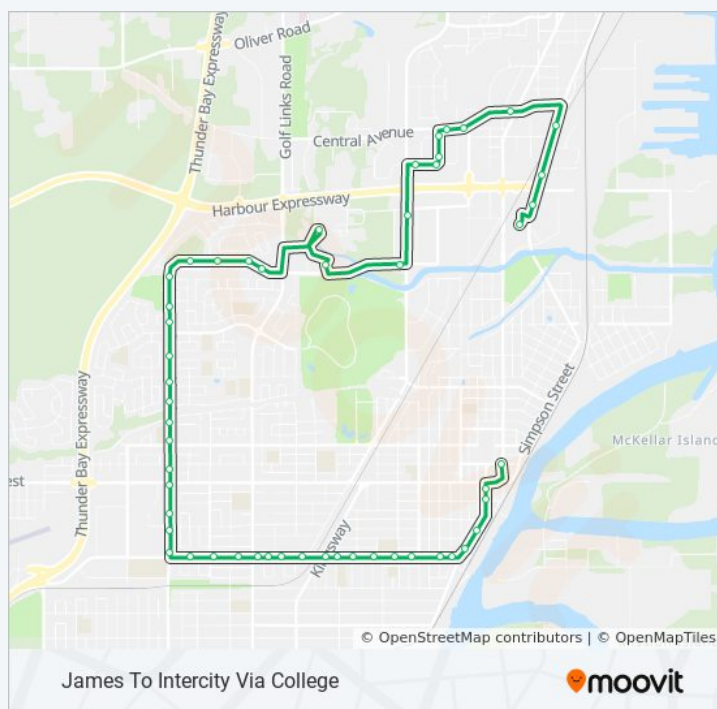

### Direction: James To Intercity Via College

52 stops

[VIEW LINE SCHEDULE](#)

- City Hall Terminal
- Syndicate & Arthur
- Syndicate & Ridgeway
- Syndicate & Duncan
- Syndicate & Vickers
- Walsh & Catherine
- Walsh & Marks
- Walsh & Franklin
- Walsh & St. Pats
- Walsh & Brunswick
- Walsh & Hyde Park
- Walsh & Tarbutt
- Walsh & Kingsway
- Walsh & Waterloo
- Walsh & Ruskin
- Walsh & Minto
- Walsh & Edward
- Walsh & Brown
- Walsh & Leland
- Walsh & Holly
- James & Walsh
- James & Isabella
- James & Mini-Queens Park
- James & Arthur
- James & Donald

### 8 bus Time Schedule

James To Intercity Via College Route Timetable:

Sunday	Not Operational
Monday	06:20 - 17:50
Tuesday	06:20 - 17:50
Wednesday	06:20 - 17:50
Thursday	06:20 - 17:50
Friday	06:20 - 17:50
Saturday	09:00 - 17:45

### 8 bus Info

**Direction:** James To Intercity Via College

**Stops:** 52

**Trip Duration:** 40 min

**Line Summary:**

James & Victoria  
James & Riverview  
James & Parkway  
James & Churchill  
James & 400s Block  
James & McGill  
James & Vale  
James & Limbrick  
James & Lambton  
James & Sheridan  
James & Conestoga  
James & Brecia  
Confederation College  
Sibley Residence  
William & Balmoral  
Balmoral & Hewitson  
Alloy & Cobalt  
Alloy & Tungsten  
Tungsten & Alloy  
Tungsten & Cobalt  
Central & Tungsten  
Central & Carrick  
Central & Memorial  
Ft. Wm. Rd. & Walmart  
Ft. Wm. Rd. & Harbour Expy  
Ft. Wm. Rd. & Intercity  
Intercity Shopping Centre