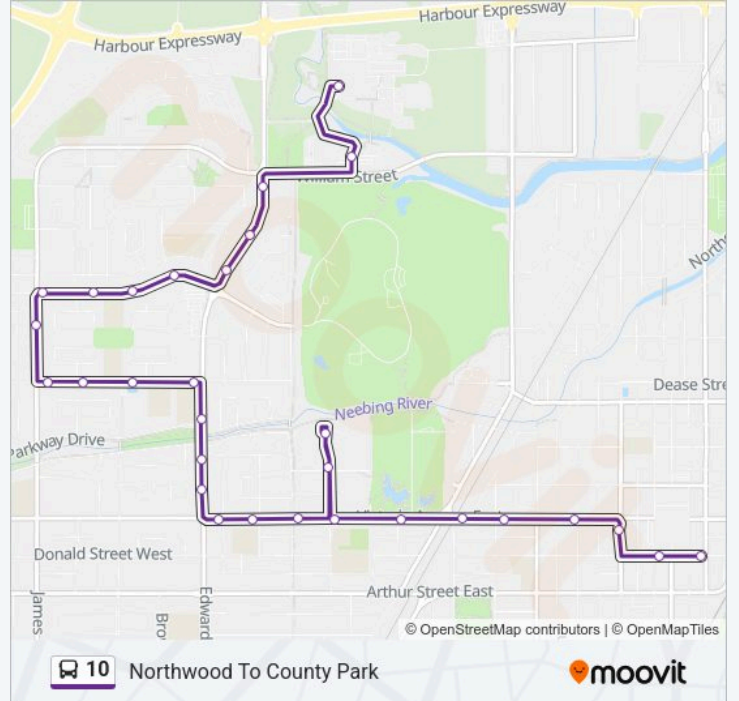

Victoria & Wellington

Victoria & Selkirk

Victoria & Marks

Vickers & Victoria

Donald & Archibald

City Hall Terminal

### Direction: Northwood To City Hall

30 stops

[VIEW LINE SCHEDULE](#)

Confederation College

Sibley Residence

Edward & James

Edward & Ironwood

Edward & Redwood

Churchill & Edward

Edward & Parkway

Edward & Park Row

Edward & Miles

Victoria & Maplewood

### 10 bus Info

**Direction:** Northwood To City Hall

**Stops:** 30

**Trip Duration:** 19 min

**Line Summary:**

Victoria & Oakwood

Victoria & Ford

Hogarth Riverview Manor