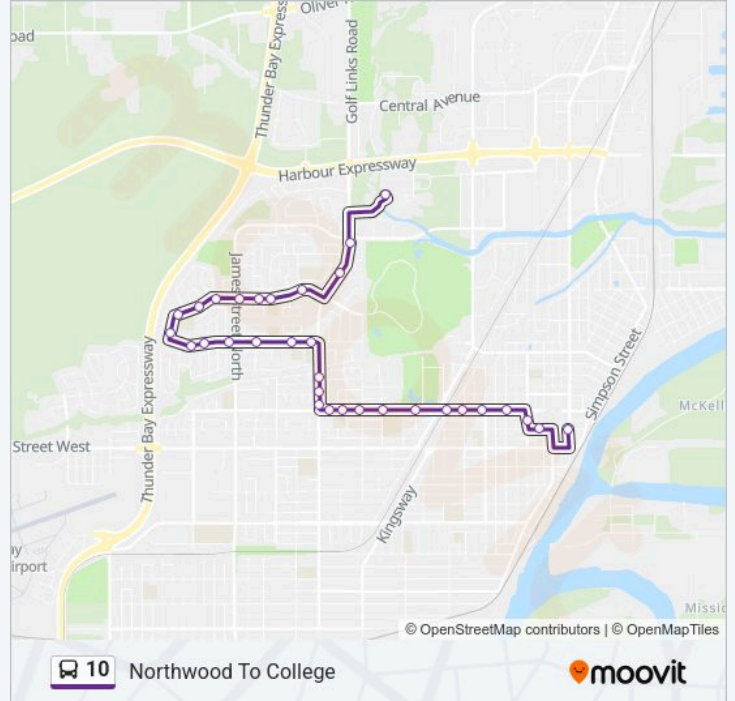

### 10 bus Info

**Direction:** Northwood To City Hall

**Stops:** 30

**Trip Duration:** 19 min

**Line Summary:**

Victoria & Oakwood

Victoria & Ford

Hogarth Riverview Manor

### 10 bus Info

**Direction:** Northwood To College

**Stops:** 32

**Trip Duration:** 18 min

**Line Summary:**

- Churchill & Edward
- Churchill & Hemlock
- Churchill & Sycamore
- Churchill & James
- Churchill & Parkway
- Churchill & Champlain
- Redwood & Churchill
- Redwood & Mohawk
- Redwood & Cambrian
- Redwood & Simon Fraser
- Redwood & James
- Redwood & Limbrick
- Redwood & University
- Redwood & Sherbrooke
- Edward & Woodlawn
- Edward & James
- Confederation College