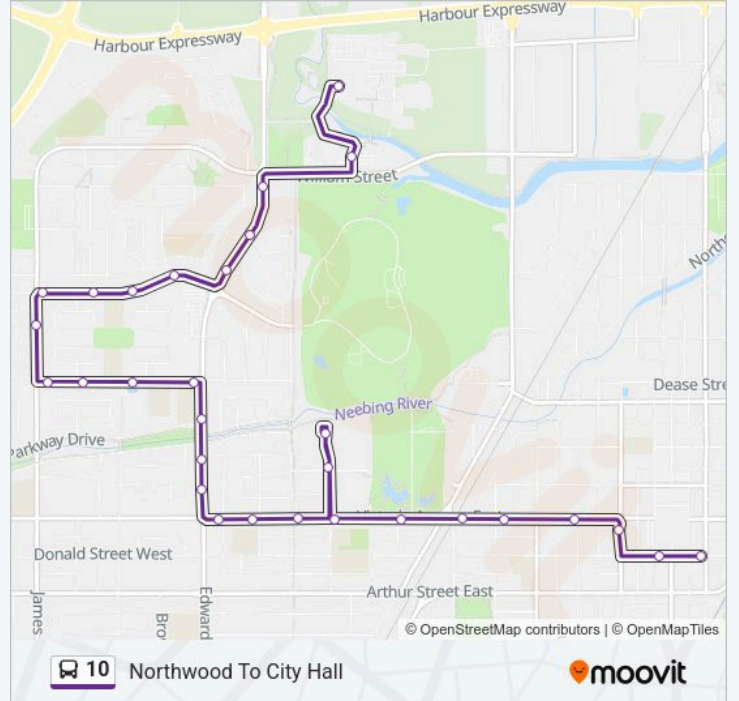

### 10 bus Info

**Direction:** Northwood To City Hall

**Stops:** 30

**Trip Duration:** 19 min

**Line Summary:**

Victoria & Oakwood

Victoria & Ford

Hogarth Riverview Manor

### Direction: Northwood To Waterfront

31 stops

[VIEW LINE SCHEDULE](#)

Confederation College

Sibley Residence

Edward & James

Edward & Ironwood

Edward & Redwood

### 10 bus Info

**Direction:** Northwood To Waterfront

**Stops:** 31

**Trip Duration:** 18 min

**Line Summary:**

Victoria & Maplewood

Victoria & Oakwood

Victoria & Ford