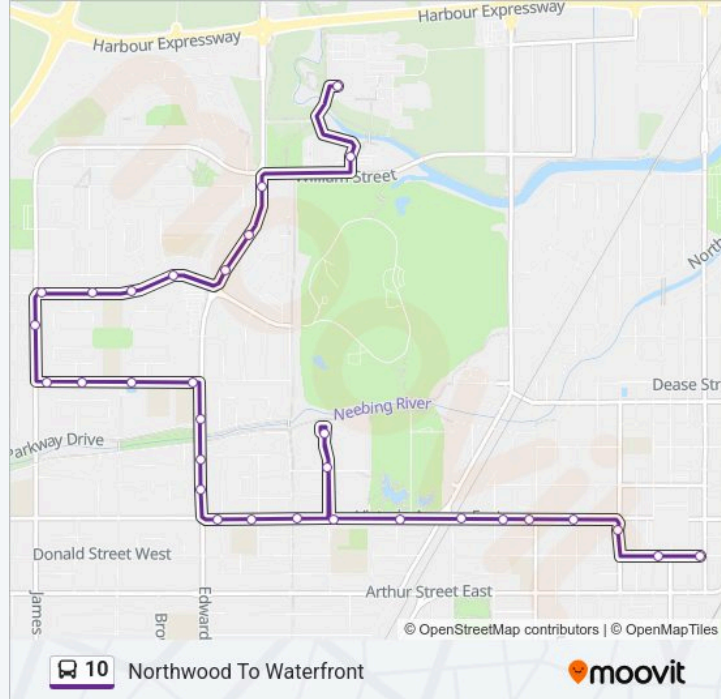

### 10 bus Info

**Direction:** Northwood To Waterfront

**Stops:** 31

**Trip Duration:** 18 min

**Line Summary:**

Victoria & Maplewood

Victoria & Oakwood

Victoria & Ford

Hogarth Riverview Manor

Sister Margaret Smith

Victoria & Lillie

Victoria & Hyde Park

Victoria & Wellington

Victoria & Selkirk

Victoria & Franklin

Victoria & Marks

Vickers & Victoria

Donald & Archibald

City Hall Terminal

### Direction: Northwood To College

32 stops

[VIEW LINE SCHEDULE](#)

City Hall Terminal

Donald & Cent. Sq.

Vickers & Victoria

Victoria & Marks

Victoria & Franklin