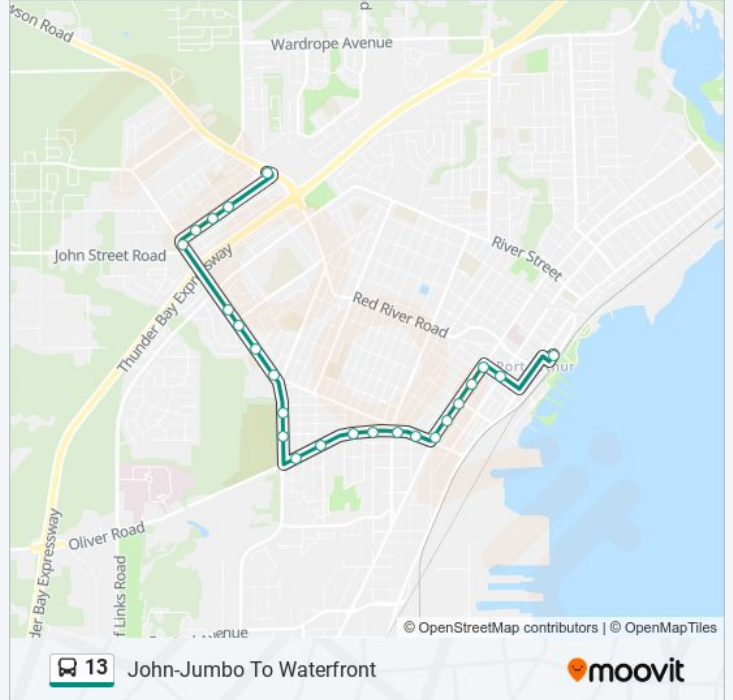

**Direction: John-Jumbo To Waterfront**

24 stops

[VIEW LINE SCHEDULE](#)

- Dawson & Regina
- Strand & Brittany
- Strand & Windsor
- Strand & Tokio
- Valley & John St. Rd.
- John & Sequoia
- John & Clarkson
- John & Anten
- John & Balmoral
- Balmoral & Andrew
- Balmoral & Hollylane
- Oliver & Langworthy
- Oliver & Mcbean
- Oliver & Rupert
- Oliver & Winnipeg
- Oliver & High
- John & Ontario
- Algoma & John

**13 bus Time Schedule**

John-Jumbo To Waterfront Route Timetable:

Sunday	09:00 - 22:07
Monday	18:23 - 22:52
Tuesday	18:23 - 22:52
Wednesday	18:23 - 22:52
Thursday	18:23 - 22:52
Friday	18:23 - 22:52
Saturday	06:18 - 22:52

**13 bus Info**

**Direction:** John-Jumbo To Waterfront

**Stops:** 24

**Trip Duration:** 15 min

**Line Summary:**

Algoma & Cornwall

Algoma & Bay

Algoma & Dufferin

Algoma & Pearl

Pearl & Court

Waterfront Terminal

13 bus time schedules and route maps are available in an offline PDF at [moovitapp.com](https://moovitapp.com). Use the Moovit App to see live bus times, train schedule or subway schedule, and step-by-step directions for all public transit in Thunder Bay.