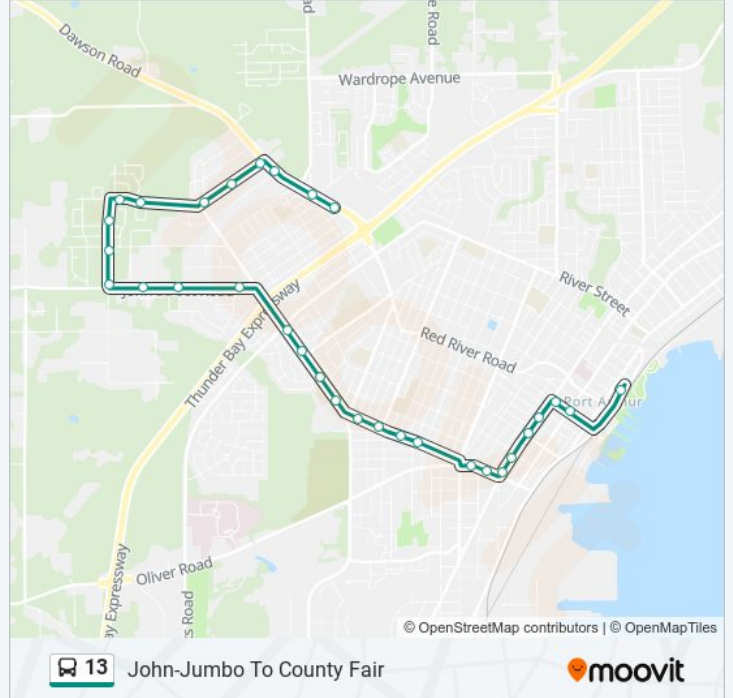

### Direction: John-Jumbo To County Fair

31 stops

[VIEW LINE SCHEDULE](#)

- Waterfront Terminal
- Pearl & Court
- Pearl & Algoma
- Algoma & Dufferin
- Algoma & Bay
- Algoma & Cornwall
- Algoma & John
- John & Secord
- John & Banning
- John & Mckibbin
- John & Marlborough
- John & Rockwood
- John & Kenogami
- John & Alder
- John & Anten
- John & Clarkson
- John & Junot
- John St. Rd. & Chercover
- John St. Rd. & Biloski
- John St. Rd. & Moore
- Woodcrest & John St. Rd.
- Woodcrest & Hutton Park

### 13 bus Info

**Direction:** John-Jumbo To County Fair

**Stops:** 31

**Trip Duration:** 20 min

**Line Summary:**

- Woodcrest & Longbow
- Pioneer & Woodcrest
- Pioneer & Nottingham
- Sherwood & Valley
- Sherwood & 200s Block
- Sherwood & Dawson
- Dawson & Masters
- Dawson & Piccadilly
- Dawson & Regina

**Direction: John-Jumbo To Waterfront**

24 stops

[VIEW LINE SCHEDULE](#)

- Dawson & Regina
- Strand & Brittany
- Strand & Windsor
- Strand & Tokio
- Valley & John St. Rd.
- John & Sequoia
- John & Clarkson
- John & Anten
- John & Balmoral
- Balmoral & Andrew
- Balmoral & Hollylane
- Oliver & Langworthy
- Oliver & Mcbean
- Oliver & Rupert
- Oliver & Winnipeg
- Oliver & High
- John & Ontario
- Algoma & John

**13 bus Info**

**Direction:** John-Jumbo To Waterfront

**Stops:** 24

**Trip Duration:** 15 min

**Line Summary:**

Algoma & Cornwall

Algoma & Bay

Algoma & Dufferin