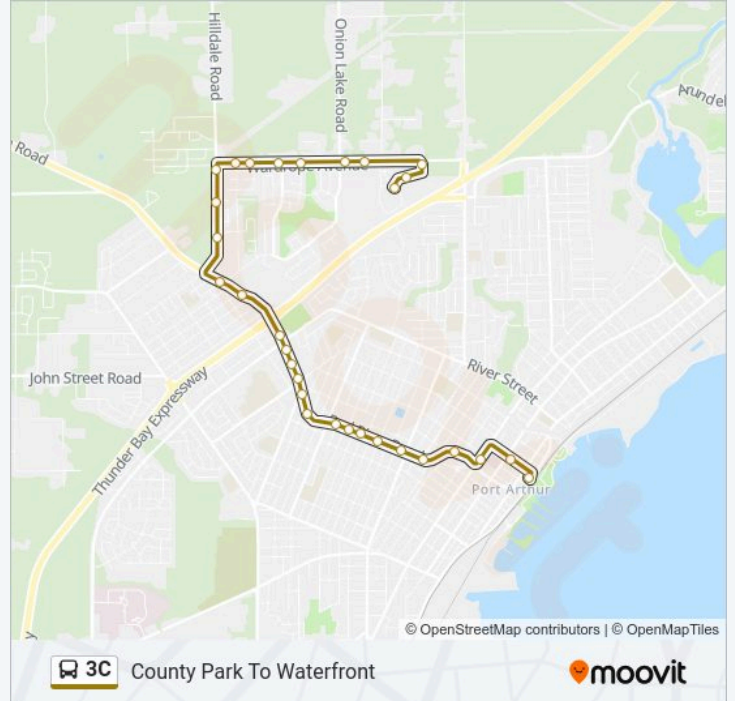

3C bus Info

Direction: County Park To Waterfront

Stops: 30

Trip Duration: 17 min

Line Summary:

Red River & 800s Block

Red River & Clarkson

Red River & Algonquin

Red River & Kenogami

Red River & Hodge

Red River & Marlborough

Red River & Mckibbin

Red River & Hill

Red River & Summit

Red River & St. Patrick's Square

Faculty Of Law

Red River & Algoma

Camelot & Court

Waterfront Terminal

Direction: County Park To City Hall

30 stops

[VIEW LINE SCHEDULE](#)

Castlegreen & Superiorview

Superiorview & 100s Block