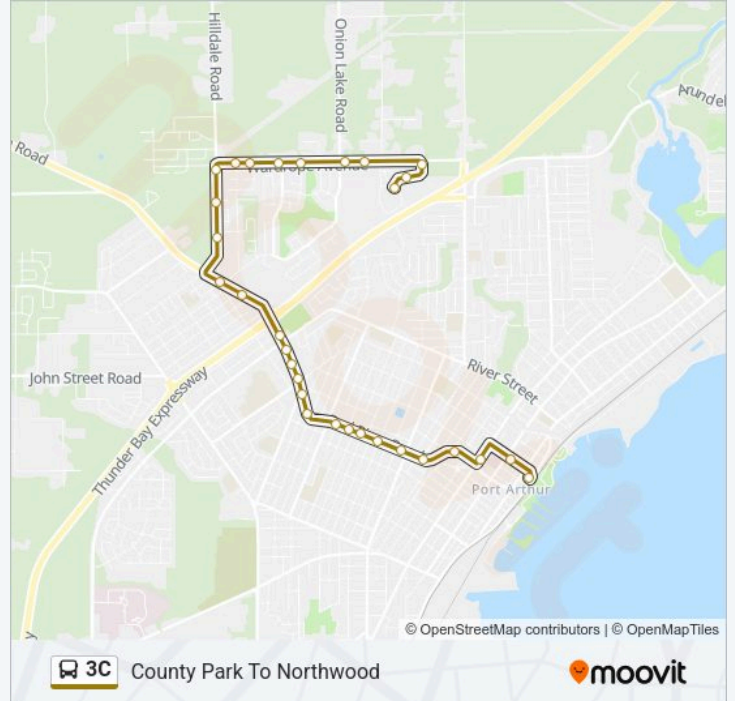

### 3C bus Info

**Direction:** County Park To Northwood

**Stops:** 30

**Trip Duration:** 18 min

**Line Summary:**

Red River & Clarkson

Red River & Algonquin

Red River & Kenogami

Red River & Hodge

Red River & Marlborough

Red River & Mckibbin

Red River & Hill

Red River & Summit

Red River & St. Patrick's Square

Faculty Of Law

Red River & Algoma

Camelot & Court

Waterfront Terminal

### Direction: County Park To Waterfront

30 stops

[VIEW LINE SCHEDULE](#)

Castlegreen & Superiorview

Superiorview & 100s Block

Superiorview & Wardrope

Wardrope & 200s Block

Wardrope & Orion Lake