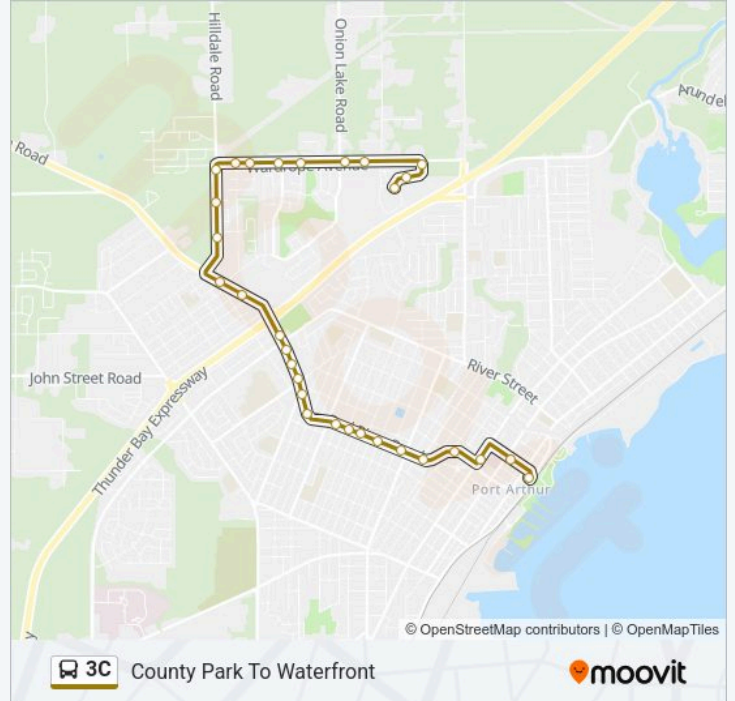

Red River & 800s Block

Red River & Clarkson

Red River & Algonquin

Red River & Kenogami

Red River & Hodge

Red River & Marlborough

Red River & Mckibbin

Red River & Hill

Red River & Summit

Red River & St. Patrick's Square

Faculty Of Law

Red River & Algoma

Camelot & Court

Waterfront Terminal

3C bus time schedules and route maps are available in an offline PDF at moovitapp.com. Use the Moovit App to see live bus times, train schedule or subway schedule, and step-by-step directions for all public transit in Thunder Bay.

© 2025 Moovit - All Rights Reserved