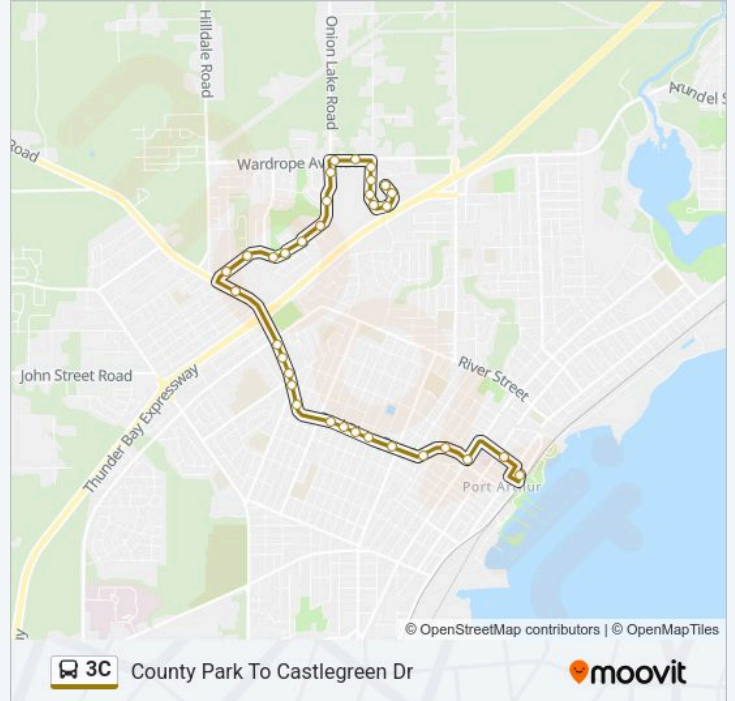

Use the Moovit App to find the closest 3C bus station near you and find out when is the next 3C bus arriving.

**Direction: County Park To Castlegreen Dr**

33 stops

[VIEW LINE SCHEDULE](#)

- Waterfront Terminal
- Camelot & Court
- Red River & Algoma
- Red River & Regent
- Red River & Waverley
- Red River & High
- Red River & Hill
- Red River & Pine
- Red River & Martha
- Red River & Hodge
- Red River & Kenogami
- Red River & Algonquin
- Red River & Clarkson
- Red River Towers
- Red River & Junot
- County Fair Mall
- East & Market
- East & London
- County & Renfrew
- County & Prescot
- County & Wentworth

**3C bus Info**

**Direction:** County Park To Castlegreen Dr

**Stops:** 33

**Trip Duration:** 19 min

**Line Summary:**

County & Brant

County & York

County & 500s Block

### Direction: County Park To Northwood

30 stops

[VIEW LINE SCHEDULE](#)

Castlegreen & Superiorview

Superiorview & 100s Block

Superiorview & Wardrobe

Wardrobe & 200s Block

Wardrobe & Onion Lake

### 3C bus Info

**Direction:** County Park To Waterfront

**Stops:** 30

**Trip Duration:** 17 min

**Line Summary:**

Red River & 800s Block

Red River & Clarkson

Red River & Algonquin