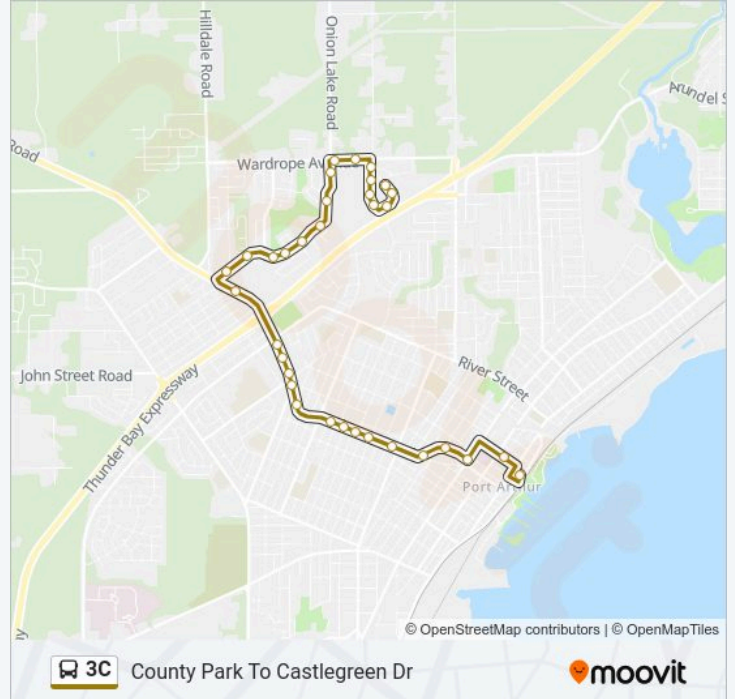

Use the Moovit App to find the closest 3C bus station near you and find out when is the next 3C bus arriving.

Direction: County Park To Castlegreen Dr

33 stops

[VIEW LINE SCHEDULE](#)

- Waterfront Terminal
- Camelot & Court
- Red River & Algoma
- Red River & Regent
- Red River & Waverley
- Red River & High
- Red River & Hill
- Red River & Pine
- Red River & Martha
- Red River & Hodge
- Red River & Kenogami
- Red River & Algonquin
- Red River & Clarkson
- Red River Towers
- Red River & Junot
- County Fair Mall
- East & Market
- East & London
- County & Renfrew
- County & Prescot
- County & Wentworth

3C bus Info

Direction: County Park To Castlegreen Dr

Stops: 33

Trip Duration: 19 min

Line Summary:

County & Brant

County & York

County & 500s Block

Castlegreen & Superiorview

Direction: County Park To Northwood

30 stops

[VIEW LINE SCHEDULE](#)

Castlegreen & Superiorview

Superiorview & 100s Block

Superiorview & Wardrobe

Wardrobe & 200s Block

Red River & Algoma

Camelot & Court

Waterfront Terminal

Direction: County Park To City Hall

30 stops

[VIEW LINE SCHEDULE](#)

Castlegreen & Superiorview

Superiorview & 100s Block