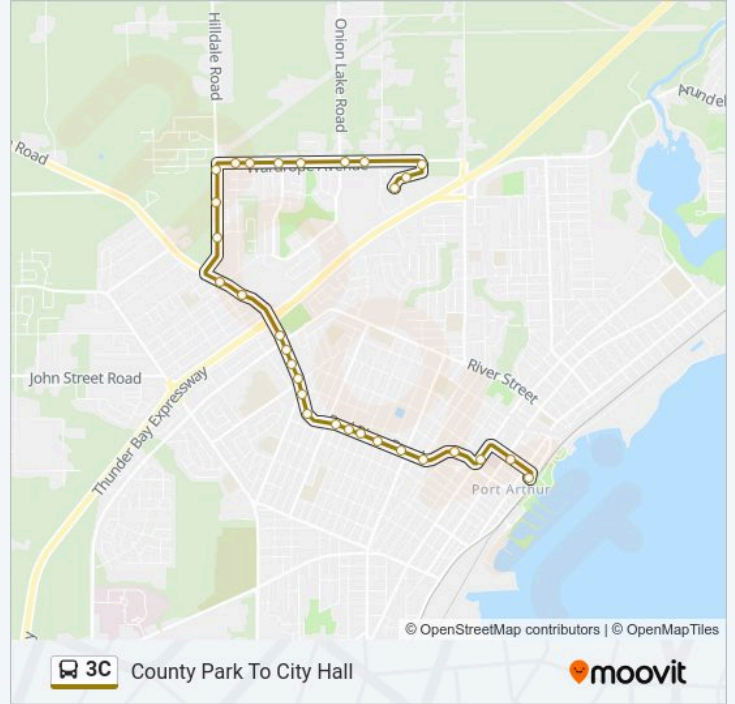

3C bus Info

Direction: County Park To City Hall

Stops: 30

Trip Duration: 16 min

Line Summary:

- Red River & Junot
- Red River & 800s Block
- Red River & Clarkson
- Red River & Algonquin
- Red River & Kenogami
- Red River & Hodge
- Red River & Marlborough
- Red River & Mckibbin
- Red River & Hill
- Red River & Summit
- Red River & St. Patrick's Square
- Faculty Of Law
- Red River & Algoma
- Camelot & Court
- Waterfront Terminal