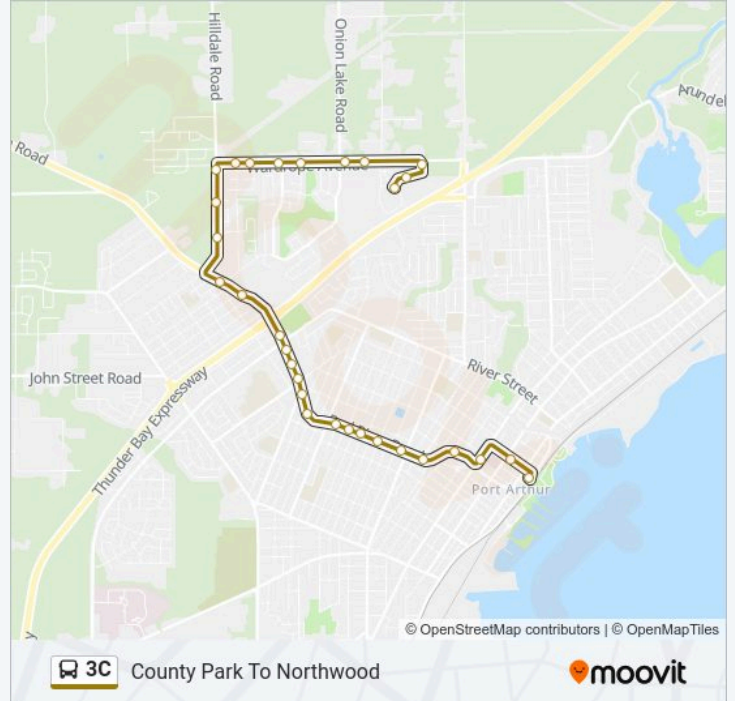

3C bus Info

Direction: County Park To Northwood

Stops: 30

Trip Duration: 18 min

Line Summary:

Red River & Clarkson

Red River & Algonquin

Red River & Kenogami

Red River & Hodge

Red River & Marlborough

Red River & Mckibbin

Red River & Hill

Red River & Summit

Red River & St. Patrick's Square

Faculty Of Law

Red River & Algoma

Camelot & Court

Waterfront Terminal

Direction: County Park To Waterfront

30 stops

[VIEW LINE SCHEDULE](#)

Castlegreen & Superiorview

Superiorview & 100s Block

Superiorview & Wardrope

3C bus Info

Direction: County Park To Waterfront

Stops: 30

Trip Duration: 17 min

Line Summary:

Red River & 800s Block

Red River & Clarkson

Red River & Algonquin