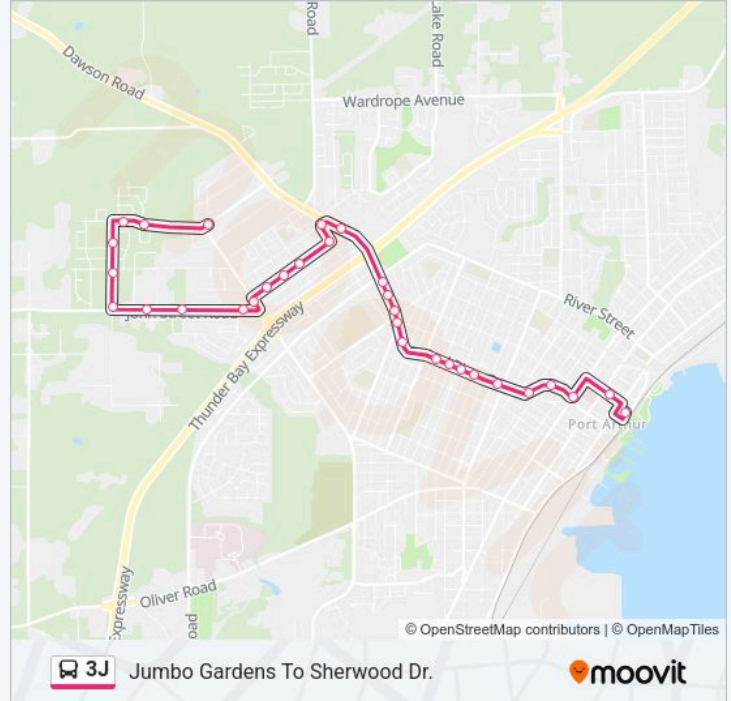

**3J bus Info**

**Direction:** Jumbo Gardens To Sherwood Dr.

**Stops:** 31

**Trip Duration:** 21 min

**Line Summary:**

Strand & Brittany

Strand & Windsor

Strand & Tokio

Valley & John St. Rd.

John St. Rd. & Chercover

John St. Rd. & Biloski

John St. Rd. & Moore

Woodcrest & John St. Rd.

Woodcrest & Hutton Park

Woodcrest & Longbow

Pioneer & Woodcrest

Pioneer & Nottingham

Sherwood & Valley

### Direction: Jumbo Gardens To Airport

24 stops

[VIEW LINE SCHEDULE](#)

Sherwood & Valley

Sherwood & 200s Block

Sherwood & Dawson

Dawson & Masters

Dawson & Piccadilly