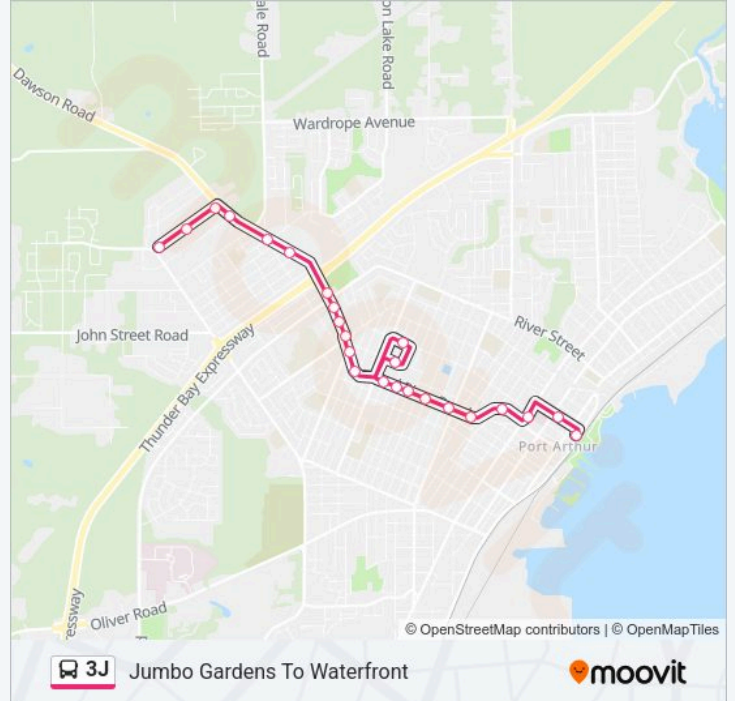

Use the Moovit App to find the closest 3J bus station near you and find out when is the next 3J bus arriving.

**Direction: Jumbo Gardens To Waterfront**

24 stops

[VIEW LINE SCHEDULE](#)

- Sherwood & Valley
- Sherwood & 200s Block
- Sherwood & Dawson
- Dawson & Masters
- Dawson & Piccadilly
- Dawson & Regina
- Red River & Picton
- Red River & Junot
- Red River & 800s Block
- Red River & Clarkson
- Red River & Algonquin
- Red River & Kenogami
- St. Joseph's Heritage
- Van Norman & Dorothy
- Red River & Hodge
- Red River & Marlborough
- Red River & Mckibbin
- Red River & Hill
- Red River & Summit
- Red River & St. Patrick's Square
- Faculty Of Law

**Stops:** 24

**Trip Duration:** 18 min

**Line Summary:**

Red River & Algoma

Camelot & Court

Waterfront Terminal

**Direction: Jumbo Gardens To Sherwood Dr.**

31 stops

[VIEW LINE SCHEDULE](#)

Waterfront Terminal

Camelot & Court

Red River & Algoma

Red River & Regent

Red River & Waverley

Red River & High

Red River & Hill

**3J bus Info**

**Direction:** Jumbo Gardens To Sherwood Dr.

**Stops:** 31

**Trip Duration:** 21 min

**Line Summary:**

Strand & Brittany

Strand & Windsor

Strand & Tokio