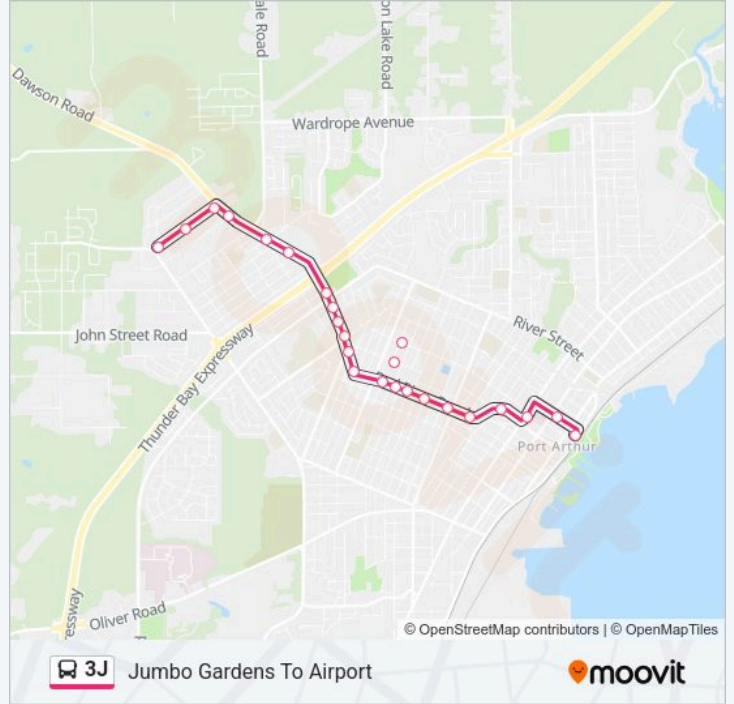

**3J bus Info**

**Direction:** Jumbo Gardens To Sherwood Dr.

**Stops:** 31

**Trip Duration:** 21 min

**Line Summary:**

Strand & Brittany

Strand & Windsor

Strand & Tokio

### Direction: Jumbo Gardens To Airport

24 stops

[VIEW LINE SCHEDULE](#)

Sherwood & Valley

Sherwood & 200s Block

Sherwood & Dawson

Dawson & Masters

Dawson & Piccadilly

### 3J bus Info

**Direction:** Jumbo Gardens To Airport

**Stops:** 24

**Trip Duration:** 18 min

**Line Summary:**

- Red River & Mckibbin
- Red River & Hill
- Red River & Summit
- Red River & St. Patrick's Square
- Faculty Of Law
- Red River & Algoma
- Camelot & Court
- Waterfront Terminal