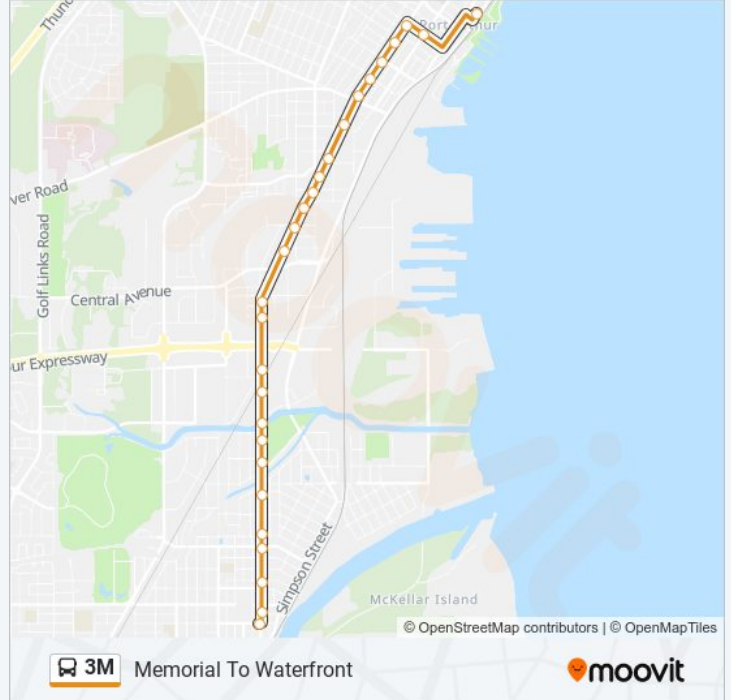

Use the Moovit App to find the closest 3M bus station near you and find out when is the next 3M bus arriving.

Direction: Memorial To Airport

25 stops

[VIEW LINE SCHEDULE](#)

Waterfront Terminal

Camelot & Court

3M bus Info

Direction: Memorial To Waterfront

Stops: 27

Trip Duration: 20 min

Line Summary:

Memorial & Lisgar

Memorial & Queen

Algoma & John

Algoma & Cornwall

Algoma & Bay

Algoma & Dufferin

Algoma & Pearl

Pearl & Court

Waterfront Terminal

3M bus time schedules and route maps are available in an offline PDF at moovitapp.com. Use the Moovit App to see live bus times, train schedule or subway schedule, and step-by-step directions for all public transit in Thunder Bay.

© 2024 Moovit - All Rights Reserved